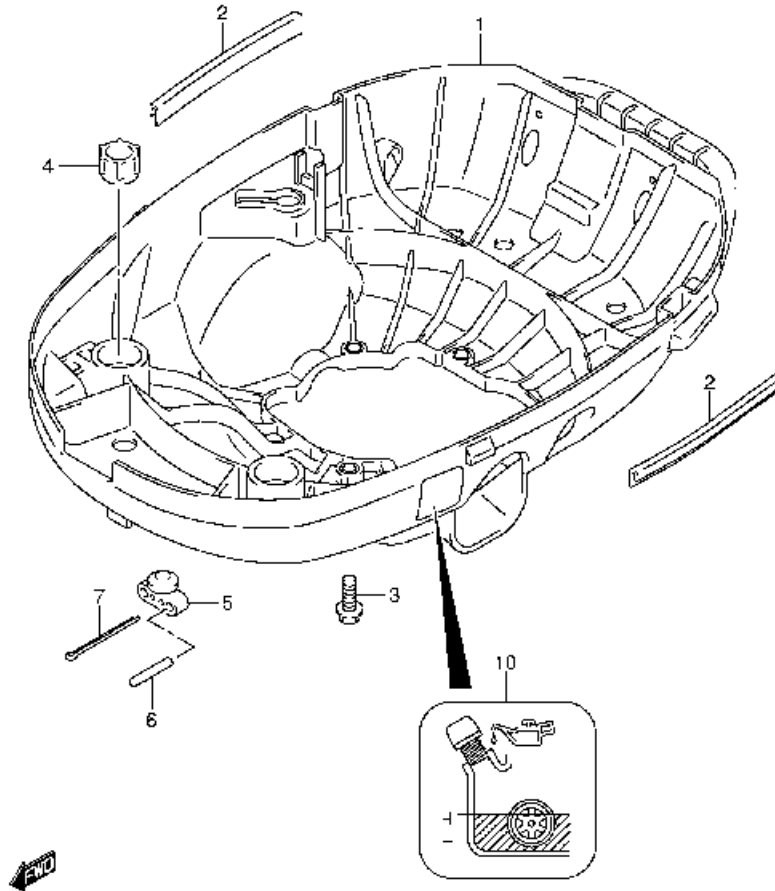

FIG.17

N° Réf.	N° Pièce	Désignation
1	61110-97J00-YR9	Cover, Lower (gray)
2	61135-97J00	Cushion, Lower Cover
3	29116-93J00	Bolt (6x20)
4	61151-91J01	Cushion, Fuel Tank Holder
5	61521-81J00	Holder, Shear Pin
6	09202-04002	Pin, Shear
7	09204-02001	Pin, Prop Nut Cotter
8	21131-97J20	Mark, Clutch Shift
9	61211-97J00	Mark, Fuel Cock
10	61212-97J00	Mark, Oil Level

DF2.5 P01 017
LOWER COVER