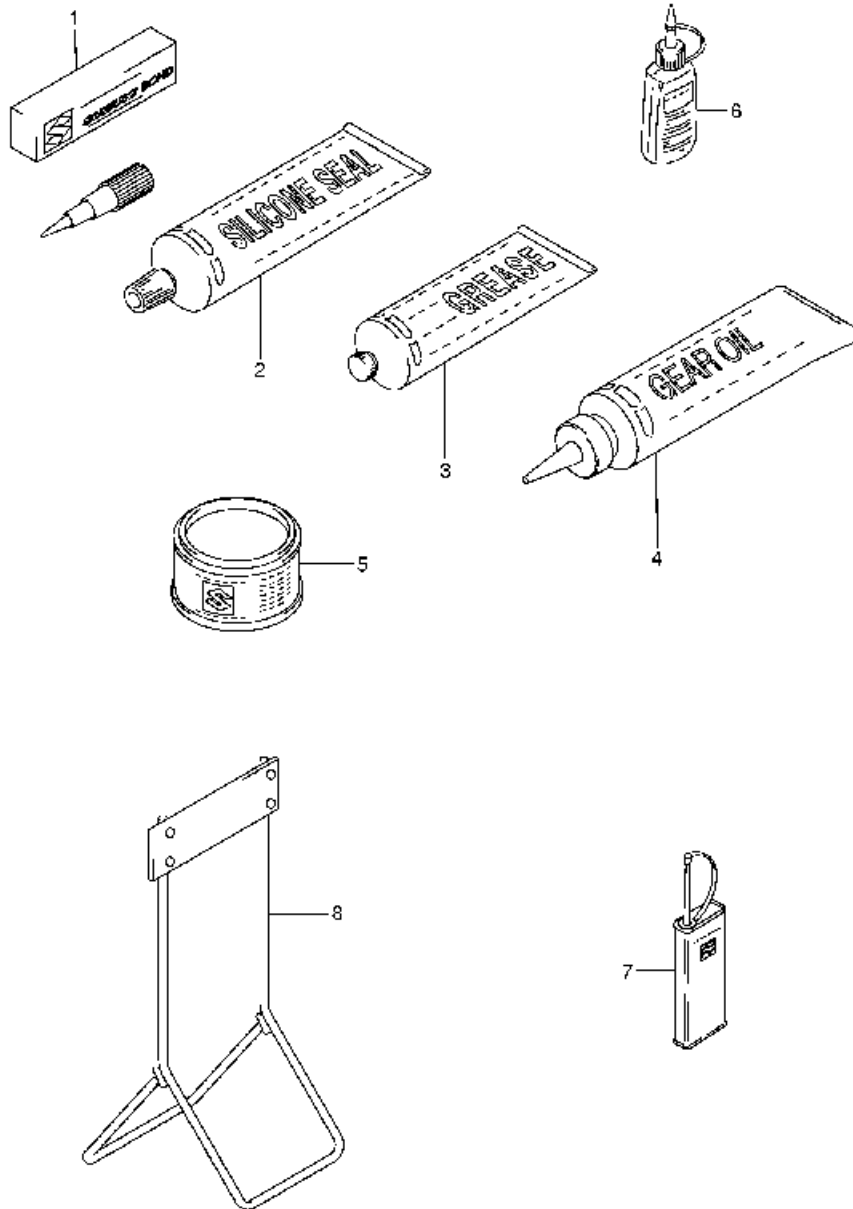

FIG.21

OPTIONAL

N° Réf.	N° Pièce	Désignation
1	99000-31110	Liquid Gasket No.1104 Gray
1	99000-31010	Liquid Gasket Black
2	99000-31120	Liquid Gasket No.1212c Silicon
3	99000-25161	Grease, Water Resistant
4	99000-22540	Gear Oil, Outboard Motor
5	99000-25011	Super Grease (a)no.3
6	99000-32050	Thread Lock No.1342
6	99000-32020	Thread Lock No.1333b
7	99000-32040	Thread Lock No.1401
8	09914-39911	Hanger, Engine
9	99011-97J00-053	Manual, Owner's (06)
9	99011-97J01-053	Manual, Owner's (07)
9	99011-97J02-055	Manual, Owner's (08)

DF2.5 P01 021
OPTIONAL