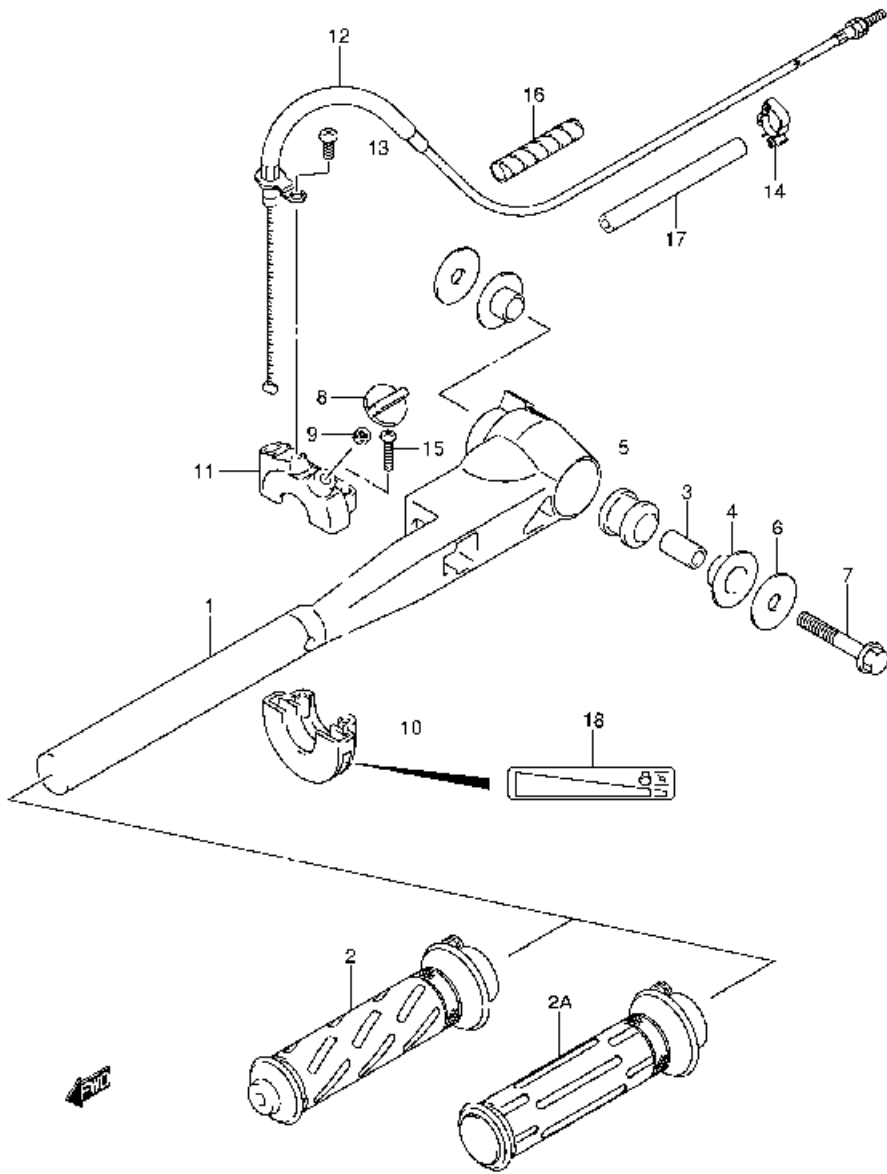

DF2.5 P01 016
GEAR CASE-C

FIG.17

N° Réf.	N° Pièce	Désignation
1	61110-97J00-YR9	Cover, Lower (gray)
2	61135-97J00	Cushion, Lower Cover
3	29116-93J00	Bolt (6x20)
4	61151-91J01	Cushion, Fuel Tank Holder
5	61521-81J00	Holder, Shear Pin
6	09202-04002	Pin, Shear
7	09204-02001	Pin, Prop Nut Cotter
8	21131-97J20	Mark, Clutch Shift
9	61211-97J00	Mark, Fuel Cock
10	61212-97J00	Mark, Oil Level

DF2.5 P01 017
LOWER COVER

FIG.18

Titre du cliché.
ENGINE COVER

N° Réf.	N° Pièce	Désignation
1	61411-97J00-YR9	Cover, Engine Upper
2	61435-97J10	Mark, Emblem Rear (df2.5)
3	61443-97J00	Stripe, Engine Cover Stbd
4	61453-97J00	Stripe, Engine Cover Port
5	61611-97J00	Fastener, Engine Cover
6	61458-97J00	Label, Engine Cover
7	61458-97J10	Label, Engine Cover
8	69716-99E13	Label, Fuel Limitation
9	09800-01007	Tool Assy

DF2.5 P01 018
ENGINE COVER-C

FIG.19

N° Réf.	N° Pièce	Désignation
1	63111-97J00-0EP	Handle, Tiller (black)
2	57110-09G10	Grip, Throttle
2a	63210-97J00	Grip, Throttle
3	59181-97J00	Spacer, Tiller Handle
4	59315-97J00	Bush, Tiller Handle
5	63116-97J00	Mount, Tiller Handle
6	09160-08152	Washer, Tiller Handle (8.5x33x1.5)
7	09116-08128	Bolt, Handle Pivot (8x40)
8	63244-97J00	Knob, Throttle Adjust
9	09140-05005	Nut, Throttle Adjust Knob (m5)
10	57121-09G00	Case, Throttle Upper
11	67821-97J00	Case, Throttle Lower
12	63610-97J00	Cable Assy, Throttle
13	02112-05127	Screw, Throttle Cable
14	23915-78A20	Clamp, Throttle Cable
15	59125-97J00	Screw, Throttle Cable
16	33833-91J00	Tube, Throttle Cable (6x8x250)
17	09352-90133-600	Protector, Throttle Cable (9x13x600)
18	69714-97J01	Mark, Handle Grip