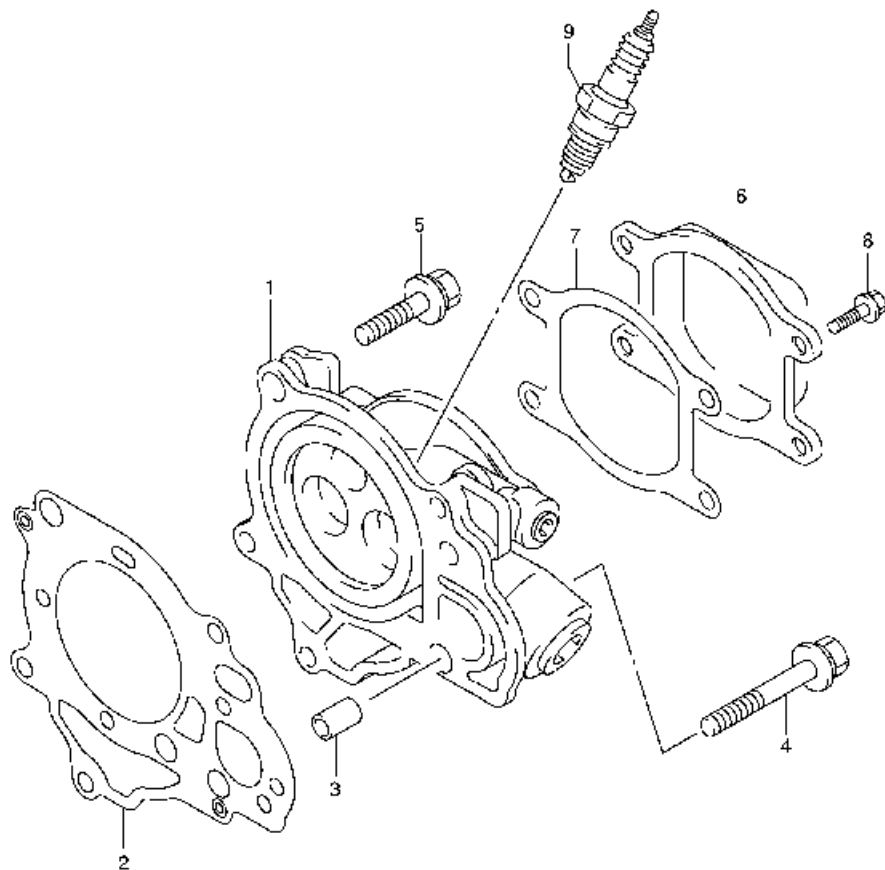

FIG.1

CYLINDER HEAD		
N° Réf.	N° Pièce	Désignation
1	11110-97J00	Head, Cylinder
1	11110-97J10	Head, Cylinder
2	11141-97J02	Gasket, Cylinder Head
3	09206-08008	Pin, Dowel
4	11118-97J00	Bolt, Cylinder Head
5	11119-97J00	Bolt, Cylinder Head
6	11171-97J00	Cover, Cylinder Head
7	11189-97J00	Gasket, Cylinder Head Cover
8	01547-05107	Bolt
9	09482-00406	Plug, Spark (cr6hsa)

DF2.5 P01 002
CYLINDER BLOCK

FIG.3

N° Réf.	N° Pièce	Désignation
1	12111-97J00-0B0	Piston
1	12111-97J10-0B0	Piston
2	12140-97J00	Ring Set, Piston
3	12151-97J00	Pin, Piston
4	59392-97J00	Circlip
5	12160-97J00-0A0	Connrod Assy
6	12163-92F00	• Bolt Connrod
7	12220-97J01-0B0	Crankshaft
7a	12242-97J00	• Spline
8	08211-17241	Washer, Crankshaft Thrust
9	12710-97J00	Camshaft
10	12742-97J00	Shaft, Oil Pump
11	12743-97J00	Shaft
12	12840-97J00	Arm Assy, Valve Rocker
13	12842-22G10	• Screw, Tappet Adjusting
14	12843-27A00	• Nut, Tappet Adjusting
15	09261-04017	Shaft, Valve Rocker Arm
16	12894-97J00	Rod, Push
17	12845-97J00	Arm, Cam Rocker
18	12847-22G00	Spring, Cam Rocker Arm
19	09261-04005	Shaft, Cam Rocker Arm
20	08322-0104A	Washer, Cam Rocker Arm
21	12911-97J00	Valve, Intake
22	12915-97J00	Valve, Exhaust
23	12921-97J00	Spring, Valve
24	12931-22G00	Retainer, Valve Spring
25	09289-04006	Seal, Valve Stem Oil
26	12100-97J00-050	Piston Set (os:0.50)
27	12140-97J00-050	• Ring Set, Piston (os:0.50)