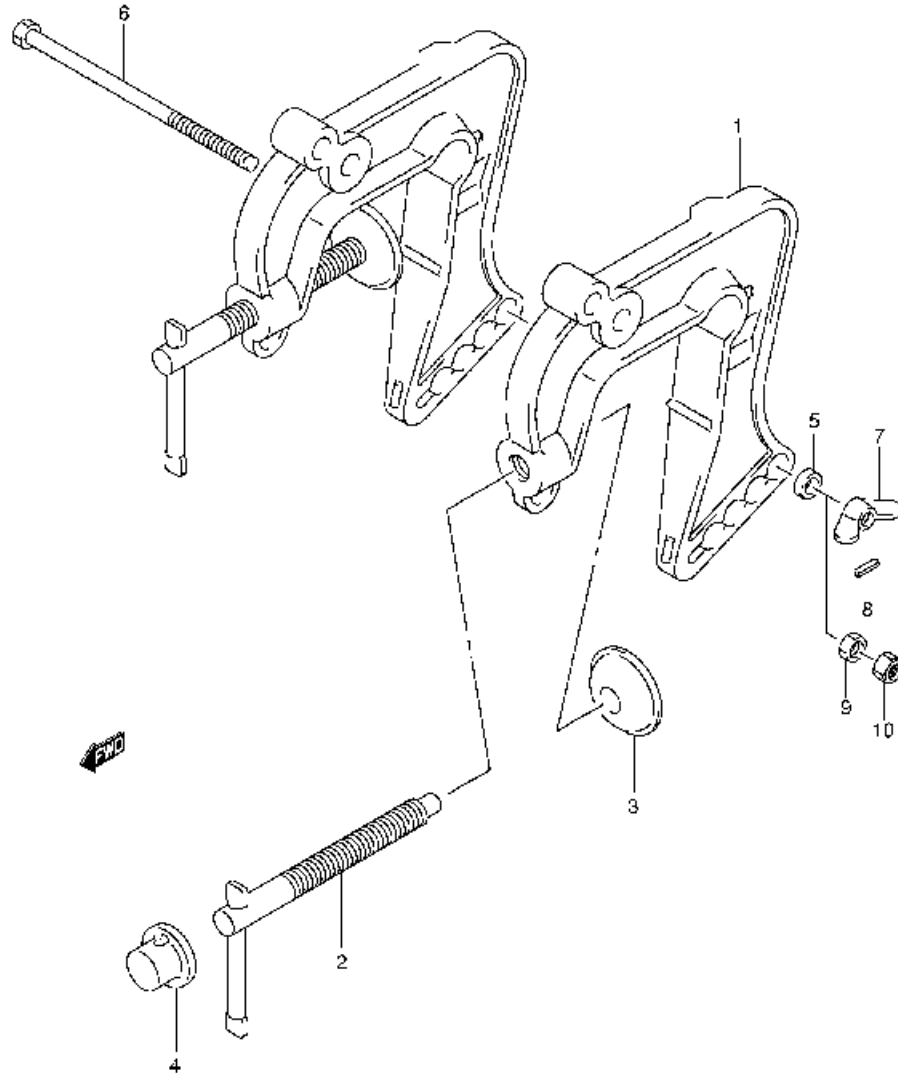

CLAMP BRACKET

N° Réf.	N° Pièce	Désignation
1	41111-97J00-0EP	Bracket, Clamp (black)
1	41111-97J10-0EP	Bracket, Clamp (black)
2	41210-97J00	Handle, Clamp
3	41213-98100	Plate, Clamp
4	41214-97J00	Cap, Clamp Screw
5	59181-97J10	Spacer, Tilt Lock
6	09101-06009	Bolt, Tilt Lock Wing
7	09144-06004	Nut, Tilt Lock Wing
8	09205-03019	Pin, Tilt Lock
9	23118-94J00	Nut, Tilt Lock No.1
10	09159-06079	Nut, Tilt Lock No.2

FIG.13

DF2.5 P01 013
CLAMP BRACKET-C