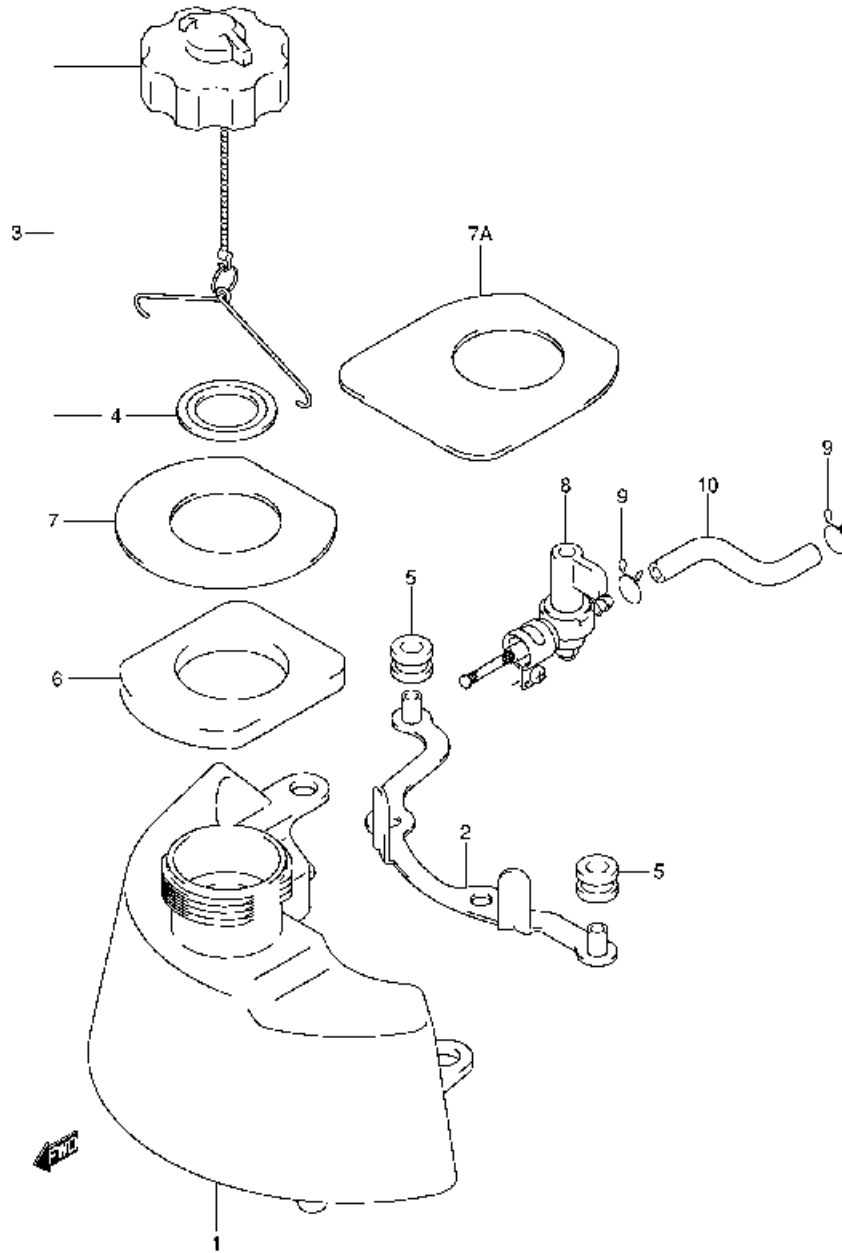

DF2.5 P01 018
ENGINE COVER-C

FIG.19

N° Réf.	N° Pièce	Désignation
1	63111-97J00-0EP	Handle, Tiller (black)
2	57110-09G10	Grip, Throttle
2a	63210-97J00	Grip, Throttle
3	59181-97J00	Spacer, Tiller Handle
4	59315-97J00	Bush, Tiller Handle
5	63116-97J00	Mount, Tiller Handle
6	09160-08152	Washer, Tiller Handle (8.5x33x1.5)
7	09116-08128	Bolt, Handle Pivot (8x40)
8	63244-97J00	Knob, Throttle Adjust
9	09140-05005	Nut, Throttle Adjust Knob (m5)
10	57121-09G00	Case, Throttle Upper
11	67821-97J00	Case, Throttle Lower
12	63610-97J00	Cable Assy, Throttle
13	02112-05127	Screw, Throttle Cable
14	23915-78A20	Clamp, Throttle Cable
15	59125-97J00	Screw, Throttle Cable
16	33833-91J00	Tube, Throttle Cable (6x8x250)
17	09352-90133-600	Protector, Throttle Cable (9x13x600)
18	69714-97J01	Mark, Handle Grip

DF2.5 P01 019
TILLER HANDLE-C

FIG.20

N° Réf.	N° Pièce	Désignation
1	65110-97J00	Tank, Fuel
2	65260-97J00	Bracket, Fuel Tank
3	65510-91J01	Cap Assy, Fuel Tank
4	09166-32001	Gasket, Tank Cap
5	09320-09039	Cushion
6	65281-97J00	Grommet, Fuel Tank
7	65284-97J00	Rubber, Fuel Tank Grommet
7a	65284-97J11	Rubber, Fuel Tank Grommet
8	66100-97J00	Cock Assy, Fuel
9	15191-97J00	Hose, Fuel (cock To Carb)
10	59412-91J00	Clip, Fuel Hose