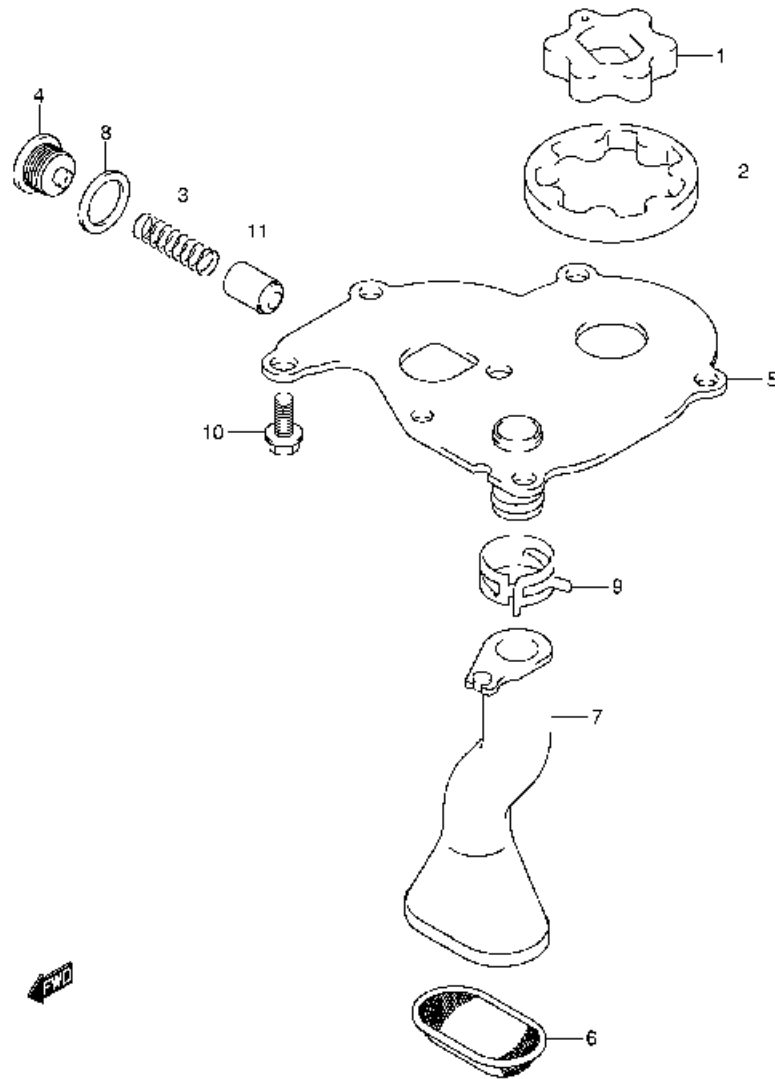

DF25 E01 001
CYLINDER HEAD

FIG.2

N° Réf.	N° Pièce	Désignation
1	11218-95J00	Cover, Cyl Block
2	11219-95J01	Gasket, Cyl Block Cover
3	01547-06207	Bolt, Cyl Block Cover
4	04221-06129	Pin
5	11300-95850	Block Set, Cylinder
6	09108-08276	• Bolt, Stud
7	11118-96J00	• Plug, Oil Gallery
8	09262-25145	• Bearing, Camshaft (25x42x9)
9	09262-35067	• Bearing, Crankshaft Lower (35x72x17)
10	08110-62080	• Bearing, Crankshaft Upper
11	09283-34014	• Seal, Crankshaft Oil Lower
12	09283-38025	• Seal, Crankshaft Oil Upper (38x56x7)
13	11112-53A00	• Plug, Oil Venturi
14	09493-20012	• Plug, Oil Venturi
15	11351-95J01	Gasket, Crankcase
16	09116-10143	Bolt, Crankcase (10x40)
17	09116-08128	Bolt, Crankcase No.2
18	04221-08149	Pin
19	16510-87J00	Filter Assy, Oil
20	11291-95J00	Hook, Engine
21	01550-06167	Bolt, Engine Hook

DF25 E01 011
THROTTLE CONTROL

FIG.12

N° Réf.	N° Pièce	Désignation
1	19141-95J00	Cam, Throttle
2	19184-95J00	Bracket, Throttle Cable
3	09160-06047	Washer, Throttle Drum (6.2x20x2)
4	09180-06186	Spacer, Throttle Drum (6.2x12.6x21)
5	01550-06167	Bolt, Throttle Cable Bracket
6	01550-06357	Bolt, Throttle Drum
7	19120-95J00	Lever, Throttle Control
8	19122-95J00	Lever, Interlink Throttle
9	19185-95J00	Spring, Throttle Lever
10	19761-95J00	Stay, Throttle Cable
11	63610-95J10	Cable Assy, Throttle
12	01550-06127	Bolt, Throttle Lever
13	09160-06047	Washer, Throttle Lever (6.2x20x2)
14	01550-06167	Bolt, Throttle Cable Stay

DF25 E01 012
THROTTLE CONTROL (TYPE:R)

FIG.13

N° Réf.	N° Pièce	Désignation
1	16131-95J00	Rotor, Oil Pump Inner
2	16132-95J00	Rotor, Oil Pump Outer
3	16152-95J00	Spring, Oil Relief
4	16153-95J00	Retainer, Relief Valve Spring
5	16161-95J00	Plate, Oil Pump
6	16520-95J00	Strainer, Oil
7	16522-95J01	Pipe, Oil Strainer
8	09168-16002	Gasket, Oil Relief Valve
9	17837-90J00	Clip, Oil Strainer Pipe
10	01550-0616A	Bolt, Oil Pump Plate
11	16151-95J00	Valve, Oil Pump Relief