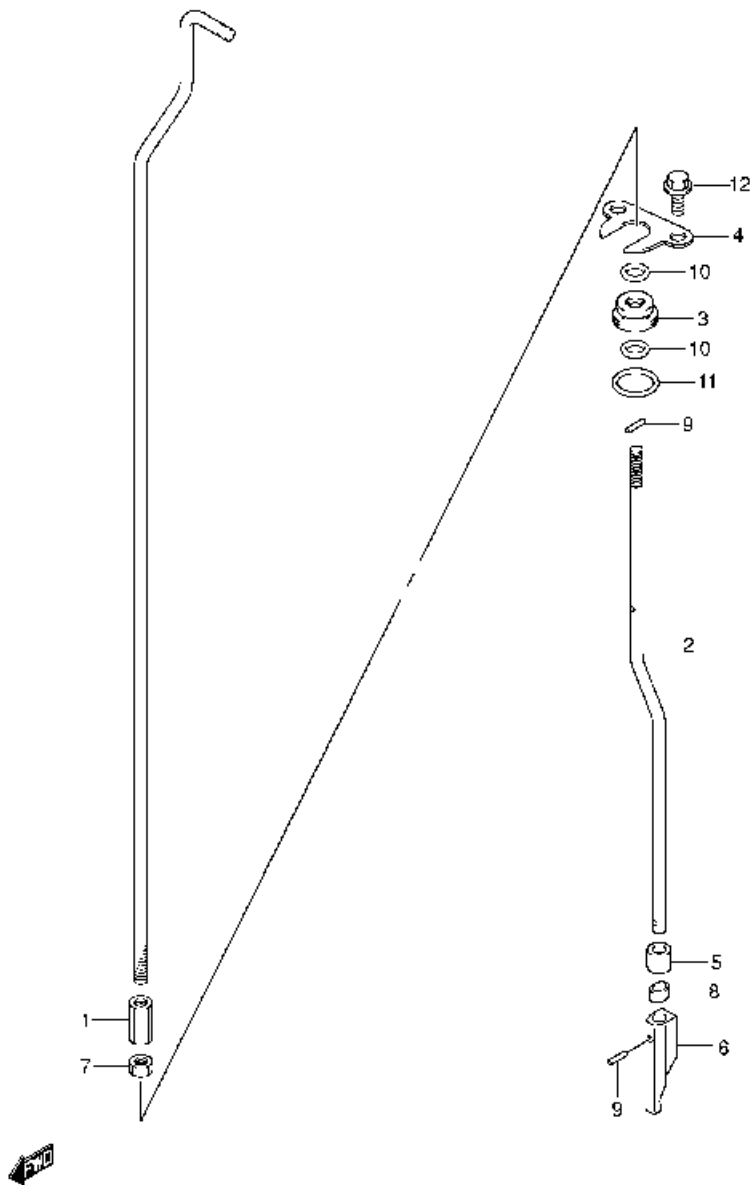

DF25 E01 016
CLUTCH SHAFT (TYPE:R)

FIG.17

N° Réf.	N° Pièce	Désignation
1	23311-95J00	Connector, Clutch Rod
2	25111-95J20	Rod, Shift
3	25211-95J10	Guide, Shift Rod
4	25215-95J01	Stopper, Shift Rod Guide
5	25232-96302	Magnet, Gear Case
6	25311-95J00	Cam, Shift
7	29141-93J00	Nut, Clutch Rod
8	25231-96301	Spacer, Magnet
9	09205-02004	Pin, Shift Rod Stopper
10	09280-08005	O Ring, Shift Rod Guide (id:7.7,dd:1.7)
11	09280-15007	O Ring, Shift Rod Guide (id:15.8,dd:2.4)
12	29116-93J00	Bolt, Shift Rod Guide

DF25 E01 017
CLUTCH ROD