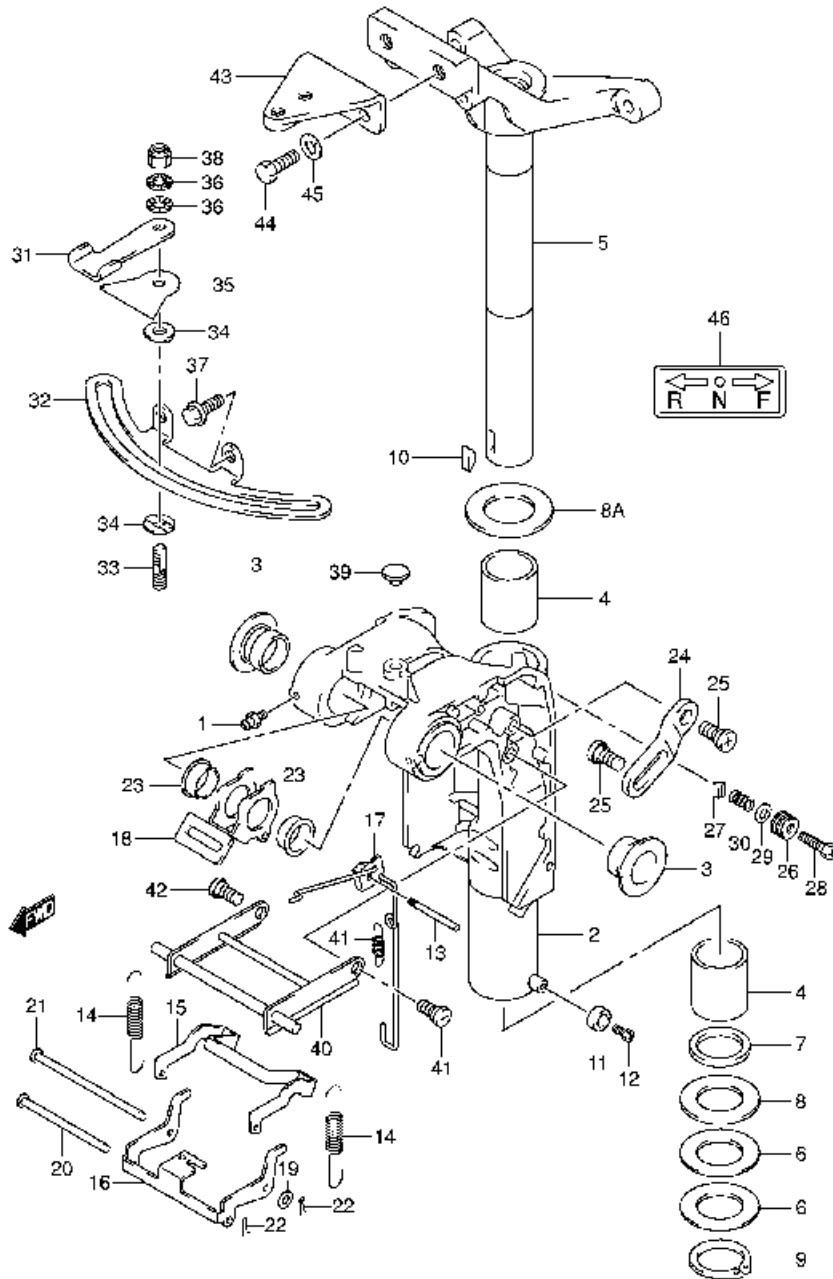

FIG.25

N° Réf.	N° Pièce	Désignation
1	22511-99010	Nipple, Grease Swivel Brkt
2	43111-95J00-0EP	Bracket, Swivel (s) (black)
2	43111-95J10-0EP	Bracket, Swivel (l) (black)
3	43211-87J00	Bush, Swivel Bracket
4	43711-89J10	Bush, Steering
5	43750-95J00-0EP	Bracket, Steering (s) (black)
5	43750-95J10-0EP	Bracket, Steering (l) (black)
6	09181-39001	Shim, Swivel Bracket (39.5x64x0.3)
7	09282-39001	Seal, Swivel Bracket (39.2x51x5)
8	09160-39001	Washer, Pilot Shaft (39.5x64x1)
8a	43721-95J00	Plate, Steering Upper (39.5x71x1)
9	09380-38003	Circlip, Pilot Shaft Lower
10	09420-05003	Key, Pilot Shaft
11	55321-87J00	Anode, Protection
12	09103-06281	Bolt
13	41225-94501	Pin, Release Arm
14	45211-95J00	Spring, Reverse Lock
15	45231-95J00	Arm, Reverse Lock
16	45241-95J00	Link, Reverse Lock Arm
17	45250-95J00	Link, Release
18	45261-95J00	Lever, Release
19	09160-06082	Washer, Rev Lock Arm Link Pin (6.5x13x1.0)
20	09200-06069	Pin, Rev Lock Arm
21	09200-06070	Pin, Rev Lock Arm Link
22	09204-01002	Pin, Rev Lock Arm Cotter
23	09306-22006	Bush, Release Lever
24	41223-95J00	Arm, Tilt Stop
25	09106-10078	Bolt, Tilt Stop Arm
26	43412-93900	Cover, Steering Adjuster
27	43417-95J00	Adjuster, Steering
28	09100-08227	Bolt, Steering Adj (8x27)
29	09160-08082	Washer, Strg Adj (8.5x16x1.2)
30	29440-93J00	Spring, Steering Adjuster
31	43411-95J00	Lever, Steering Adjuster
32	43415-95J00	Plate, Steering Adjuster
33	43512-95J00	Shaft, Steering Adjuster
34	43514-95J00	Washer, Friction Plate
35	43514-95J10	Plate, Strg Adj Friction
36	43516-89J00	Washer, Steering Adjuster
37	09116-08121	Bolt, Strg Adj Plate (8x22)
38	09159-08131	Nut, Steering Adjuster
39	09250-08010	Plug, Steering Adjuster
40	45710-95J00	Arm, Shallow Water Drive
41	45722-95J00	Spring, Shallow Wa Drive Arm
42	09106-10078	Bolt, Shallow Wa Drive Arm
43	43755-95J00	Attachment, Steering Bracket
44	09100-10270	Bolt, Strg Brkt Attachment (10x25)
45	09162-10005	Washer, Lock (10.2x18.4x2.5)
46	21131-96010	Mark, Clutch Shift