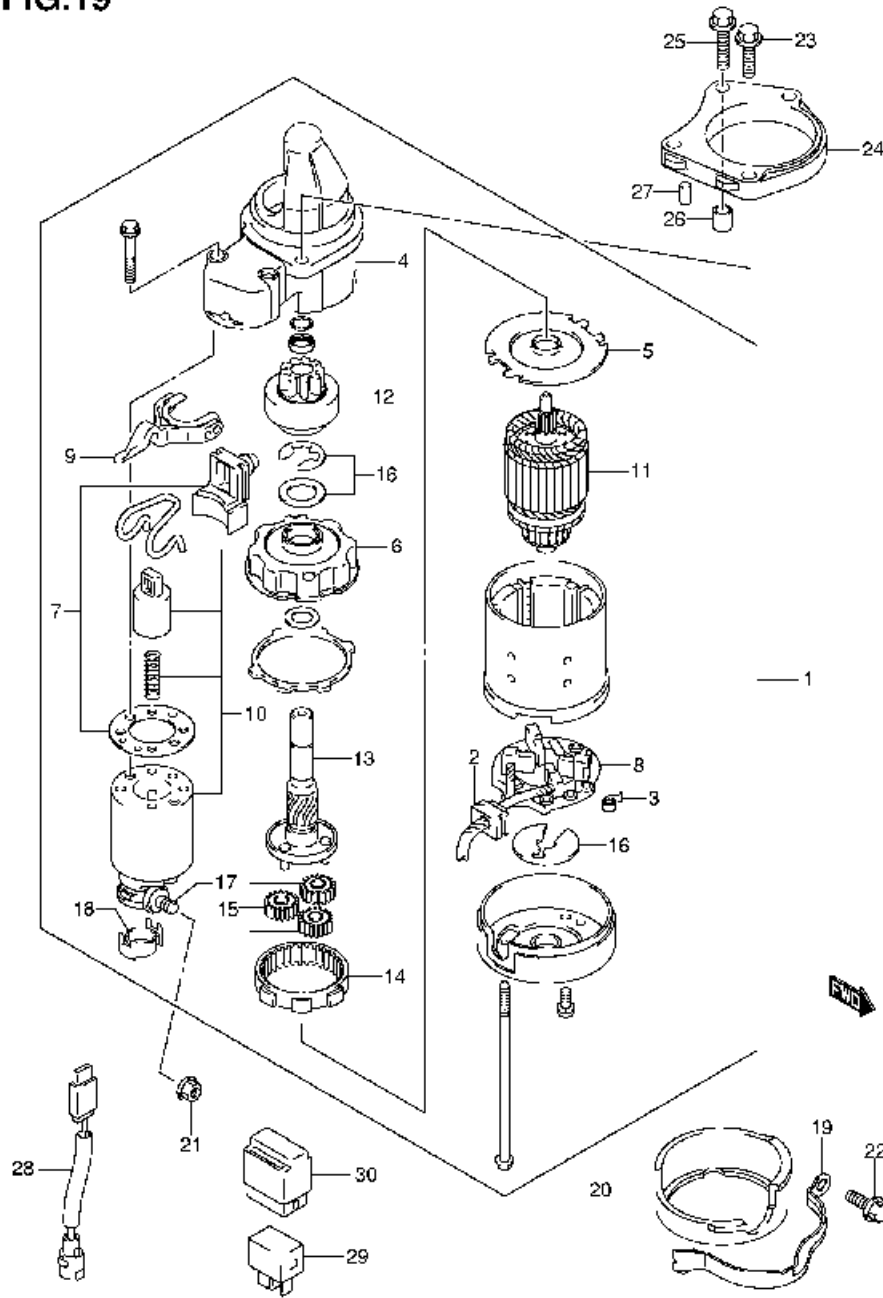

STARTING MOTOR

N° Réf. N° Pièce Désignation

1	31100-95J00	Starting Motor
2	31131-94J00	. Brush Set, Plus
3	31135-90J00	. Spring
4	31151-94J00	. Case, Gear
5	31152-90J00	. Plate, Center
6	31153-90J00	. Bracket, Planet Gear
7	31171-96J00	. Cover Kit, Dust
8	31173-94J00	. Holder, Brush
9	31191-96J00	. Lever, Shift
10	31220-94J00	. Switch, Magnet
11	31310-90J00	. Armature
12	31320-94J00	. Pinion
13	31341-94J00	. Shaft, Pinion
14	31343-90J00	. Internal Gear
15	31344-90J00	. Gear, Planetary
16	31360-93J00	. Washer Set
17	31913-93J00	. Terminal
18	31914-93J00	. Cap, Terminal
19	31912-95J00	Band, Starter Motor
20	31918-95J00	Damper, Lower
21	08316-10087	Nut, Starter Motor
22	01550-08207	Bolt, Starter Motor Lower
23	01550-08257	Bolt, Starter Motor
24	31911-95J00	Bracket, Starter Motor
25	01550-08307	Bolt, Starter Motor Bracket
26	04211-11129	Pin, Starter Motor Bracket
27	04221-06129	Pin, Starter Motor Bracket
28	36645-94J00	Lead Wire
29	38860-76F01	Relay Assy, Starter Motor
30	38915-90J00	Holder, Relay

FIG.19

DF25 E01 019
STARTING MOTOR