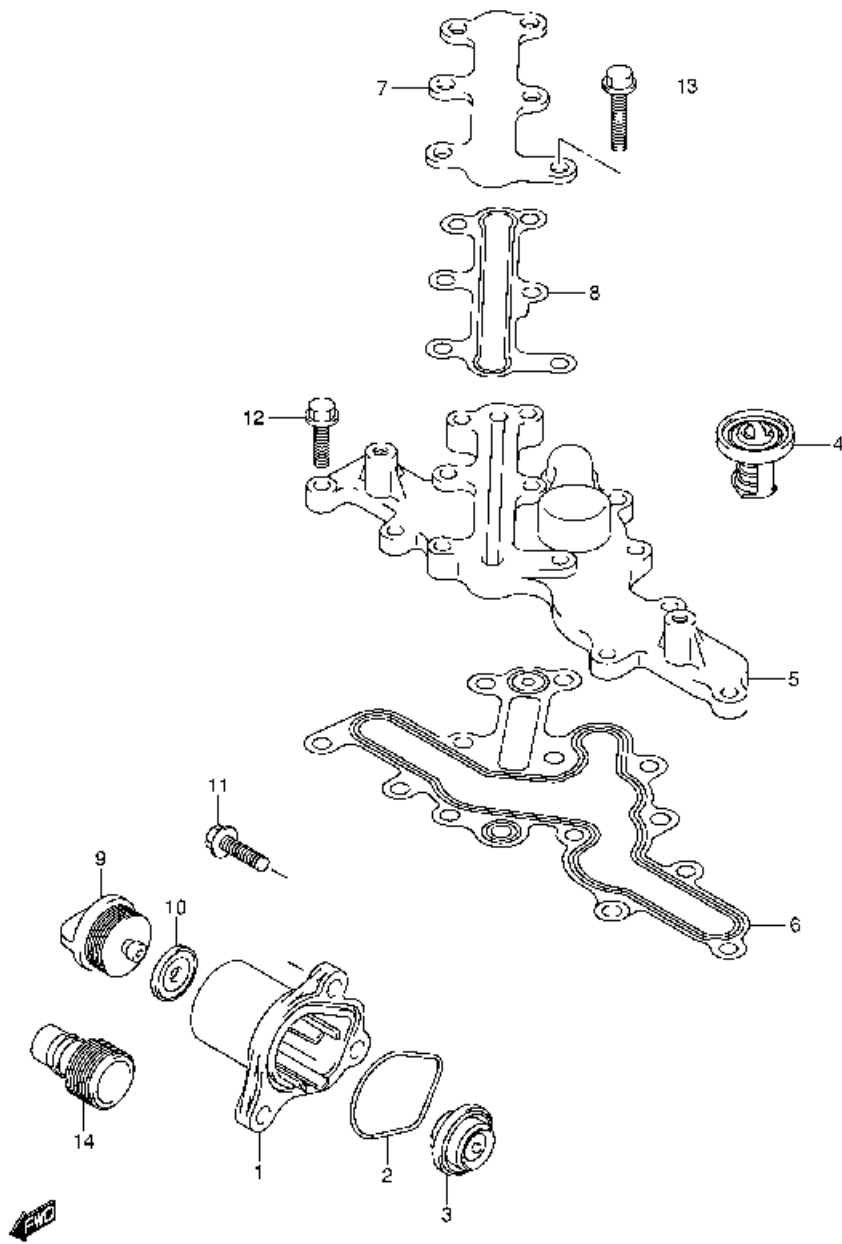

FIG.10

N° Réf.	N° Pièce	Désignation
1	17610-95J00-0EP	Cover, Water Press Valve
2	17616-95J00	O Ring, Press Valve Cover
3	17660-99E01	Valve, Water Pressure
4	17670-94J00	Thermostat (602c)
5	17681-95J00	Cover, Thermostat
6	17685-95J11	Gasket, Thermostat Cover
7	17689-95J00	Plate, Oil Gallery
8	17693-95J00	Gasket, Oil Gallery
9	17913-93J00	Plug, Water Flush
10	17914-93J00	Gasket, Flush Plug
11	29103-93J10	Bolt, Pressure Valve Cover (6x20)
12	01550-06207	Bolt, Thermostat Cover No.1
13	01550-06257	Bolt, Thermostat Cover No.2
14	17917-99E00	Connector, Flush Water

DF25 E01 010
THERMOSTAT