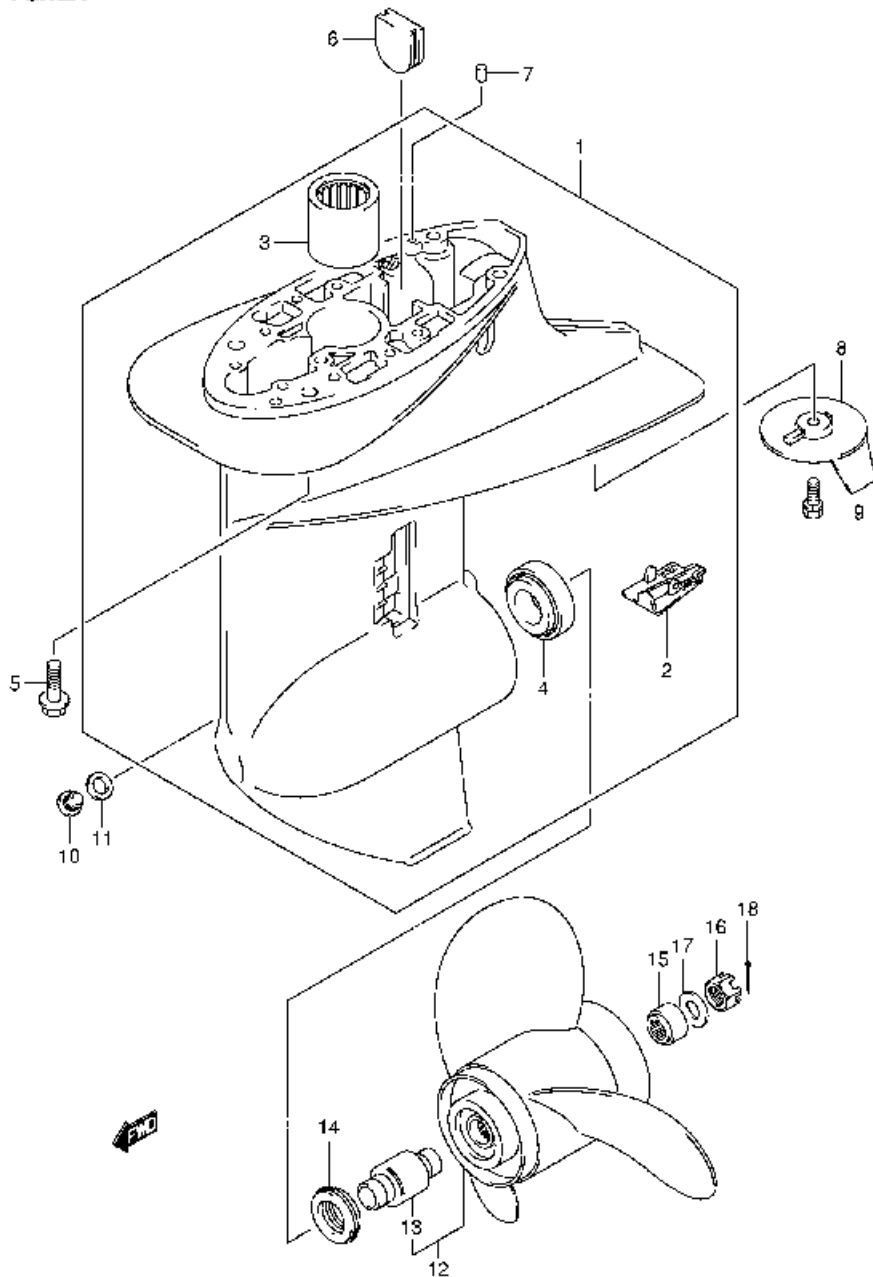

N° Réf. N° Pièce Désignation

1	55100-95J00-0EP	Case Assy, Gear (black)
2	55114-96310	- Cover, Gear Case Under
3	09263-20046	- Bearing, Pinion
4	09265-25015	- Bearing, Prop Shaft
5	09116-08122	Bolt (8x30)
6	17566-87D11	Grommet, Gear Case
7	09202-06023	Pin, Gear Case Knock
8	55125-96310	Tab, Trim
9	09116-08121	Bolt, Trim Tab (8x22)
10	09248-10008	Plug, Drain
11	09168-10022	Gasket, Drain Plug
12	58100-96410-019	Propeller (3x10-1/4x10)
12	58100-96420-019	Propeller (3x10-1/4x11)
12	58100-96430-019	Propeller (3x10-1/4x12)
12	58100-96440-019	Propeller (3x10-1/4x13)
12	58100-95D00-019	Propeller (3x10-1/4x14)
12	58100-96370-019	Propeller (3x10-1/4x9)
12	58100-96470-019	Propeller (3x10-1/4x10)
12	58100-96480-019	Propeller (3x10-1/4x12)
12	58100-96490-019	Propeller (3x10-1/4x13)
12	58100-96460-019	Propeller (3x10-1/4x15)
13	58120-96401	- Bush, Propeller
14	57632-95J00	Stopper, Propeller Bush
15	57633-96300	Spacer, Propeller Nut
16	09141-14008	Nut
17	09160-14028	Washer
18	09204-03003	Pin, Cotter
19	57630-96300	Propeller Nut Kit
20	25700-95J00	Sealing Kit, Gear Case

FIG.27

DF25 E01 027
GEAR CASE