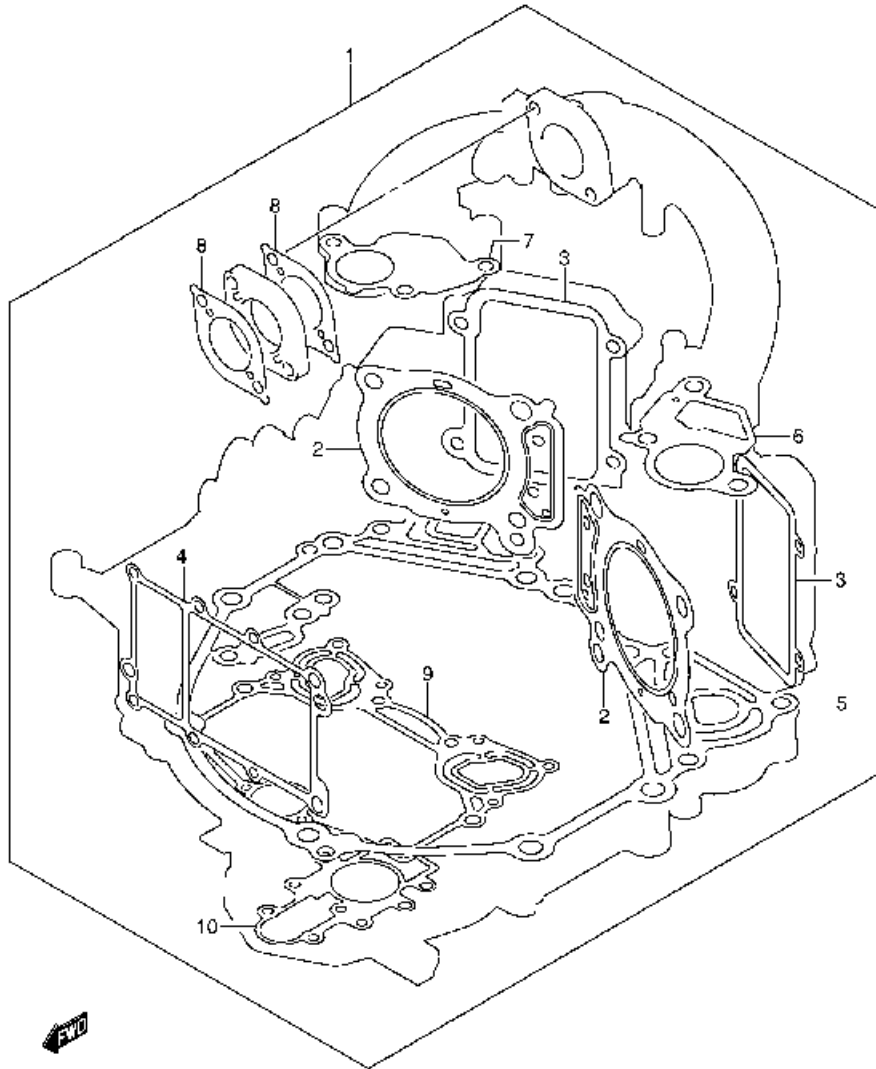

FIG.46

N° Réf.	N° Pièce	Désignation
1	11410-95811	Gasket Set
2	11141-95J00	• Gasket, Cyl Head
3	11189-95J00	• Gasket, Cyl Head Cover
4	11219-95J01	• Gasket, Cyl Block Cover
5	11351-95J01	• Gasket, Crankcase
6	13119-95J00	• Gasket, Intake Manifold
7	13122-95J00	• Gasket, Intake Manifold Stbd
8	13125-95J00	• Gasket, Carburetor
9	11489-95J01	• Gasket, Oil Pan
10	56132-95J00	• Gasket, Drive Sft Oil Seal Hsg

DF25 E01 046
OPT:GASKET SET