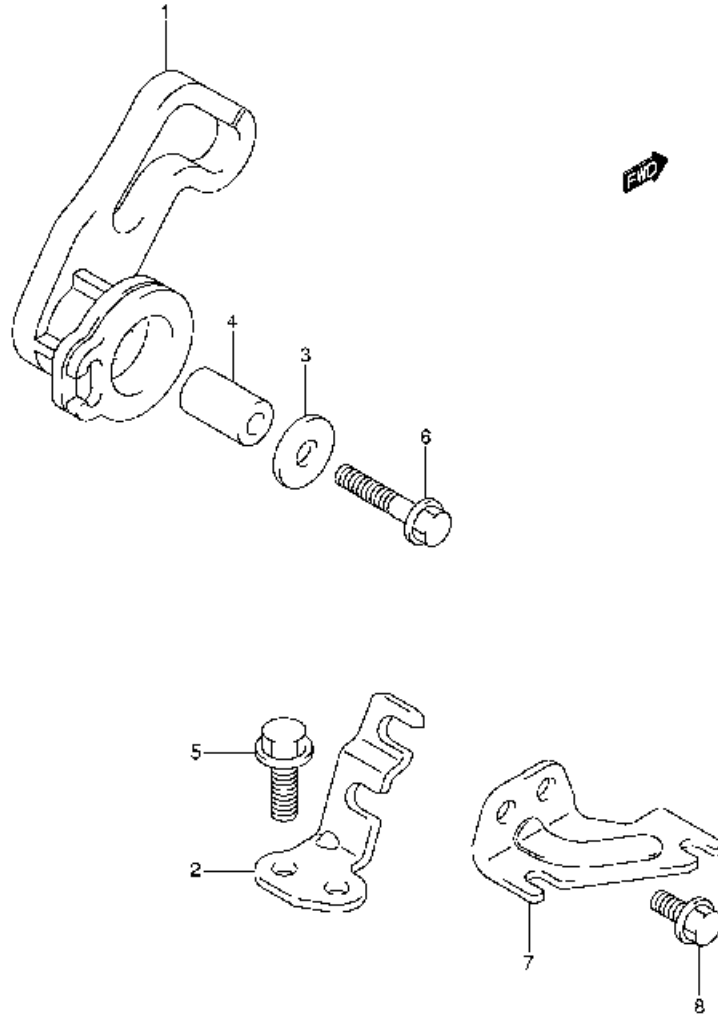

FIG.11

N° Réf.	N° Pièce	Désignation
1	19141-95J00	Cam, Throttle
2	19184-95J00	Bracket, Throttle Cable
3	09160-06047	Washer, Throttle Drum (6.2x20x2)
4	09180-06186	Spacer, Throttle Drum (6.2x12.6x21)
5	01550-06167	Bolt, Throttle Cable Bracket
6	01550-06357	Bolt, Throttle Drum
7	18642-95J00	Bracket, Nsi Cable
8	01550-06167	Bolt, Nsi Cable Bracket

DF25 E01 011
THROTTLE CONTROL