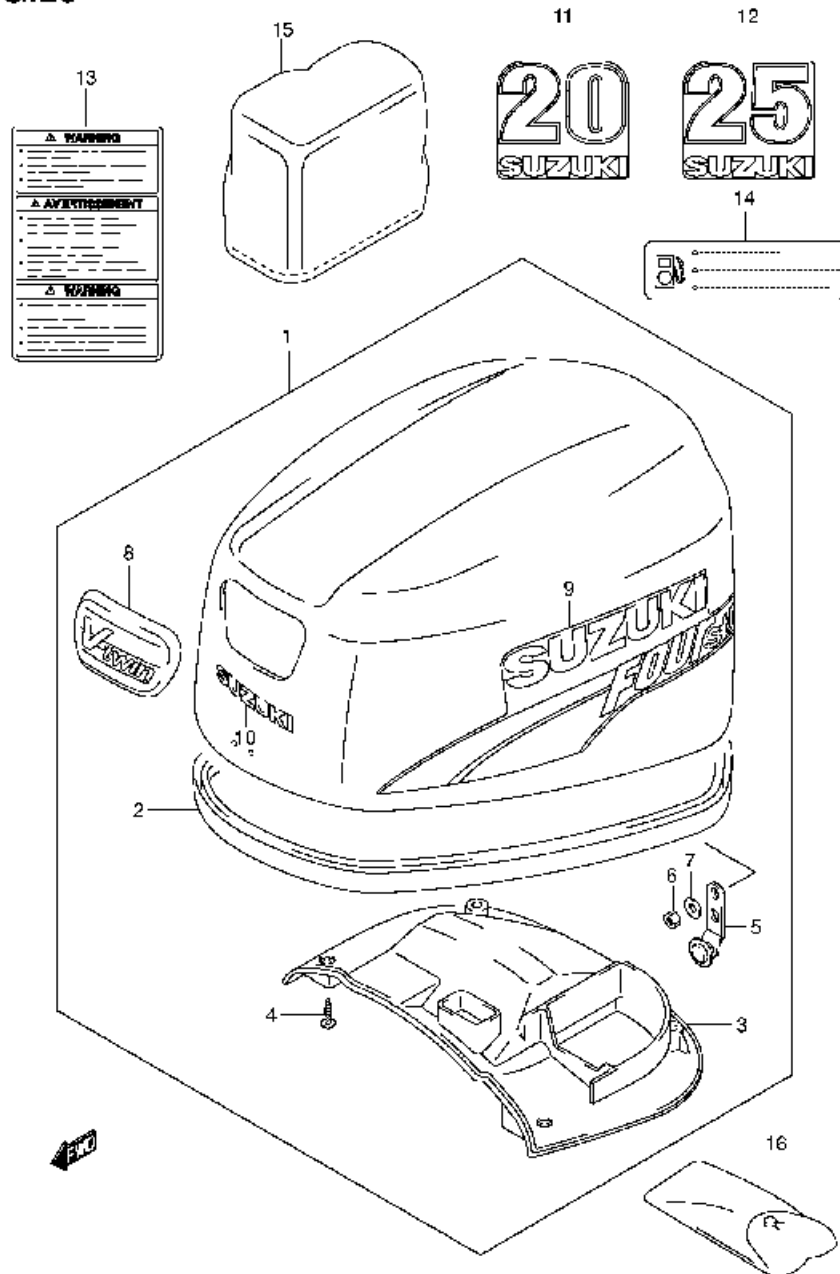

FIG.29

N° Réf.	N° Pièce	Désignation
1	61400-95Y11-OEP	Cover Set, Engine (black)
1	61400-95Y21-OEP	Cover Set, Engine (black)
2	61112-95J00	• Rubber, Eng Cover
3	61433-95J00	• Cover, Air Intk Inner
4	03542-05209	• Screw, Air Intk Inner
5	61610-95J00	• Fastener, Rear
6	09140-06020	• Nut, Rear Fastener
7	09160-06094	• Washer, Rear Fastener
8	61465-95J00	• Emblem, Engine Cover
9	61443-95J01	• Stripe, Engine Cover Stbd
9	61453-95J01	• Stripe, Engine Cover Port
10	68271-95J00	• Mark, Emblem Front
11	61435-95J20	Mark, Emblem Rear (20)
12	61435-89J61	Mark, Emblem Rear (25)
13	61458-99E31	Label, Engine Cover
14	69716-99E13	Label, Fuel Limitation
15	68110-94400	Cover, Weather
16	09800-81821	Tool Set

DF25 E01 029
ENGINE COVER