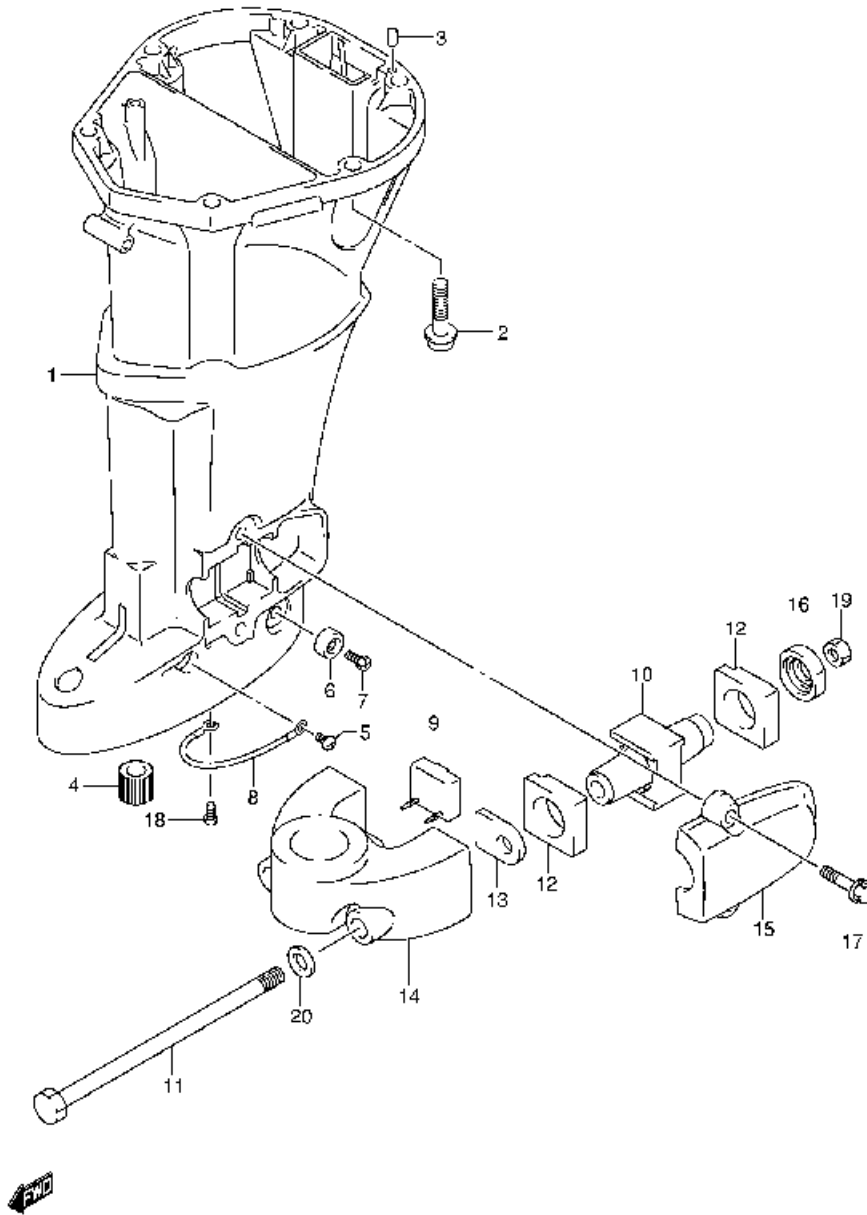

DF25 E01 025
SWIVEL BRACKET

FIG.26

N° Réf.	N° Pièce	Désignation
1	52111-95J00-0EP	Housing, Drive Shaft (s) (black)
1	52111-95J10-0EP	Housing, Drive Shaft (l) (black)
2	09116-10143	Bolt, Drive Shaft Hsg (10x40)
3	09202-06023	Pin, Drive Shaft Hsg Knock
4	57130-96300	Bush, Drive Shaft
5	09125-06063	Screw, Mt Brkt To Hsg Lead (6x10)
6	55321-87J00	Anode, Protection
7	09103-06281	Bolt
8	36894-87D00	Lead, Mt Brkt To Hsg
9	54151-95J00	Mount, Lower Thrust
10	54160-95J00	Mount, Lower
11	54166-95J00	Bolt, Lower Mount
11	54166-95J01	Bolt, Lower Mount
12	54167-95J00	Mount, Lower Side
13	54170-95J00	Cushion, Lower Side
14	54211-95J00-0EP	Bracket, Lower Mount (black)
15	54221-95J00-0EP	Cover, Lower Mount (black)
16	54240-95J00	Mount, Lower Thrust Rev
17	29116-93J10	Bolt, Lower Mount Cover (8x35)
18	09125-06063	Screw, Mt Brkt To Hsg Lead
19	09159-12014	Nut, Lower Mount Bolt
20	09160-12110	Washer, Lower Mount Bolt (12.5x22x3)

DF25 E01 026
DRIVE SHAFT HOUSING