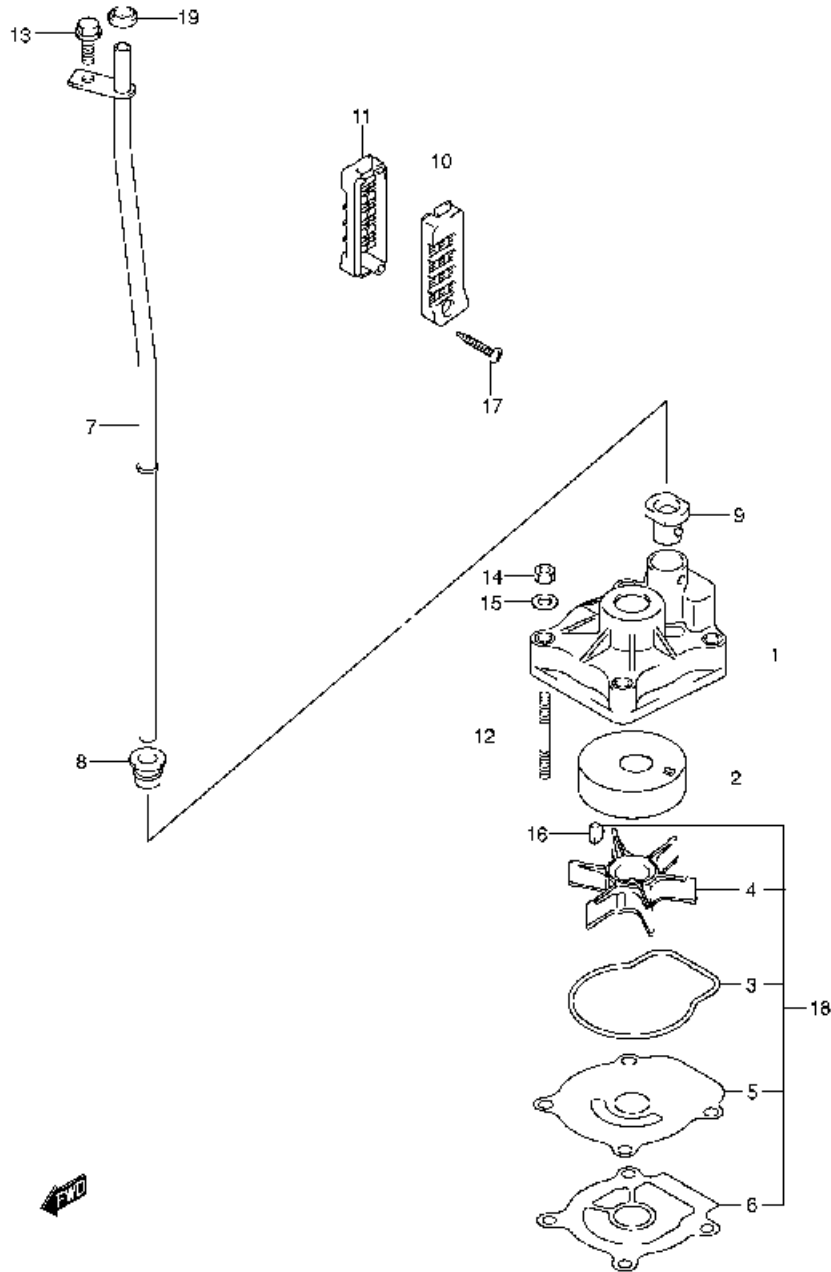

FIG.9

N° Réf.	N° Pièce	Désignation
1	17410-95J00	Case, Water Pump
2	17413-95J00	Sleeve, Case
3	17416-95J00	Sealing, Case
4	17461-96312	Impeller, Water Pump
5	17471-95J00	Panel, Pump Case Under
6	17472-96302	Gasket, Pump Case Panel
7	17560-95J00	Tube, Water (s)
7	17560-95J10	Tube, Water (l)
8	17565-96300	Grommet, Water Tube
9	17566-96302	Grommet, Water Tube Lower
10	17631-95J00	Filter, Water Port Side
11	17632-95J00	Filter, Water Stbd Side
12	09108-06105	Bolt, Case Stud
13	09116-06094	Bolt, Water Tube (6x15)
14	28141-93J00	Nut, Pump Case (m6)
15	09160-06082	Washer, Pump Case Lock (6.5x13x1)
16	09420-04006	Key, Impeller
17	03142-04253	Screw, Filter Tapping
18	17400-95J00	Water Pump Repair Kit
19	09320-08062	Cushion, Water Tube Upper

DF25 E01 009
WATER PUMP