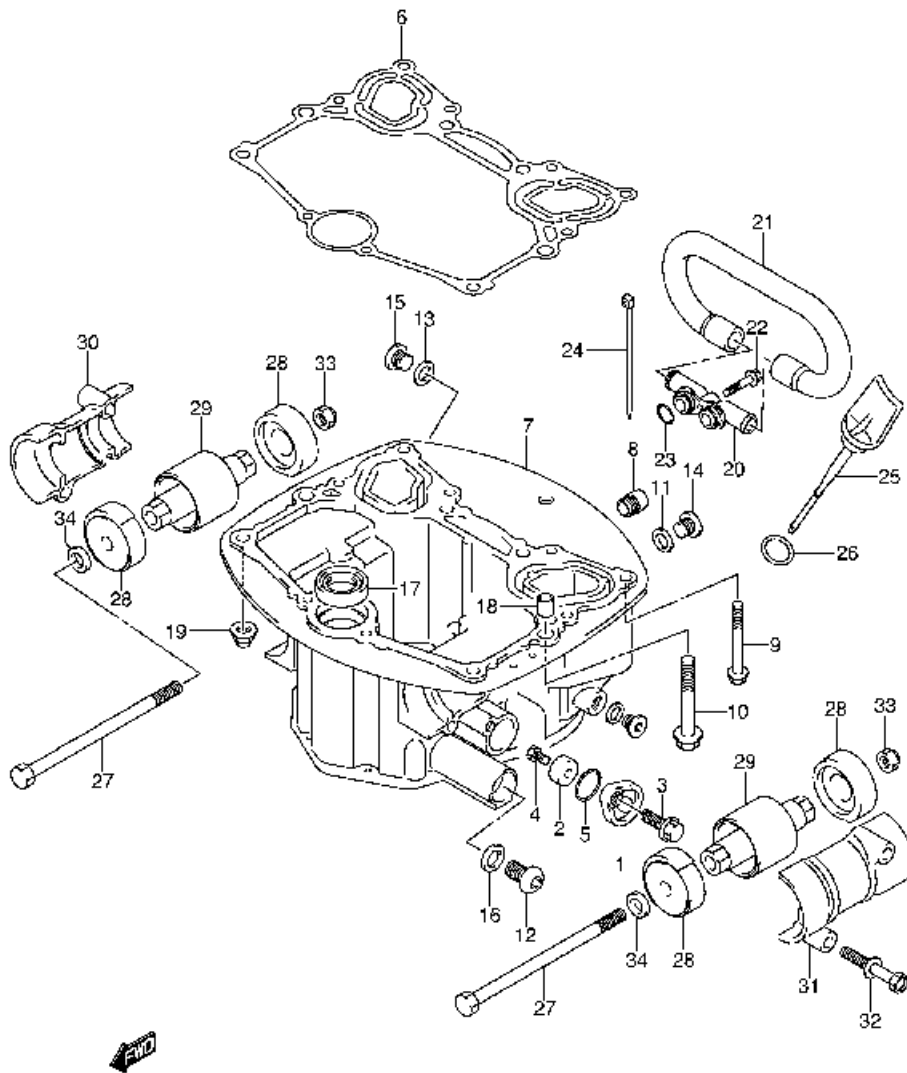

FIG.14

N° Réf.	N° Pièce	Désignation
1	11261-93J00	Cover, Protection Anode
2	55321-87J00	Anode, Protection
2	55321-87J10	Anode (magnesium)
3	29103-93J30	Bolt, Anode Cover (8x25)
4	09103-06281	Bolt, Anode (6x14)
5	09280-22019	O Ring, Anode Cover (id:21.8,dd:1.9)
6	11489-95J01	Gasket, Oil Pan
7	11501-95J01-OEP	Pan, Oil
7	11501-95J02-OEP	Pan, Oil
8	43112-99E00	Pipe, Exhaust
9	09116-08126	Bolt, Cylinder Head Set (8x65)
10	09116-10137	Bolt, Oil Pan (10x70)
11	09168-12011	Gasket, Water Plug (12x19x1.5)
12	09168-12012	Gasket, Oil Drain Plug (12x20x2.5)
13	09168-12017	Gasket, Exhaust Plug (12x17x1)
14	29248-93J00	Plug, Water (12x9)
15	29248-93J00	Plug, Exhaust (12x9)
16	09248-12009	Plug, Oil Drain (12x18.7)
17	09282-15008	Seal, Drive Shaft Upper Oil (14.7x25x6.5)
18	04211-13149	Pin, Oil Pan
19	08313-20087	Nut, Crankcase Stud Bolt
20	11540-95J00	Pipe, Exhaust
21	11543-95J00	Hose, Exhaust
22	09103-06196	Bolt (6x30)
23	09280-15003	O Ring (id:14.8,dd:2.4)
24	09407-14407	Clamp
25	11381-95J00	Gauge, Oil Level
26	09280-16013	O Ring, Oil Level Gauge
27	54112-95J00	Bolt, Upper Mount
27	54112-95J01	Bolt, Upper Mount
28	54120-95J00	Mount, Upper Thrust
29	54130-95J00	Mount, Upper
30	54148-95J00-OEP	Cover, Upper Mt Stbd (black)
31	54149-95J00-OEP	Cover, Upper Mt Port (black)
32	09116-08131	Bolt, Upper Mount Cover (8x45)
33	09159-10050	Nut, Upper Mount Bolt (m10)
34	09160-10140	Washer, Upper Mount Bolt (10.5x18x3)