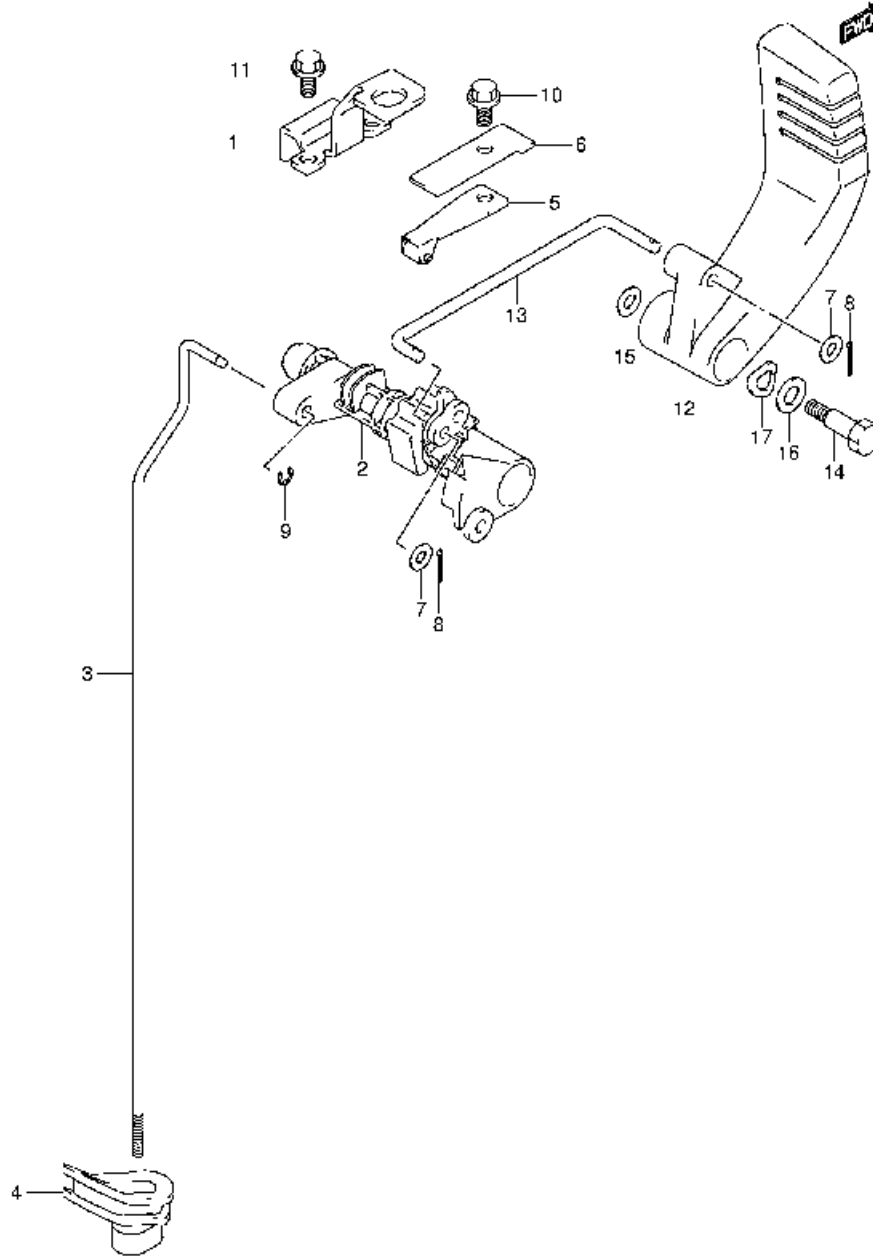

FIG.15

Titre du cliché.
CLUTCH SHAFT

N° Réf.	N° Pièce	Désignation
1	21126-95J00	Holder, Clutch Shaft
2	21211-95J00	Shaft, Clutch
3	23111-95J00	Rod, Clutch (s)
3	23111-95J10	Rod, Clutch (l)
4	23131-95J00	Boot, Clutch Rod
5	23213-89J00	Spring, Notch Plate No.1
6	23214-89J10	Spring, Notch Plate No.2
7	09160-05029	Washer, Clutch Lever Link (5.5x12x0.8)
8	09204-01002	Pin, Clutch Lever Link
9	09383-04002	E Ring, Clutch Rod
10	01550-06127	Bolt, Notch Plate Spring
11	01550-06127	Bolt, Clutch Shaft Holder
12	21111-95J00	Lever, Front Shift
13	23115-95J00	Link, Shift Lever
14	09111-06069	Bolt, Shift Lever
15	09160-06082	Washer, Shift Lever (6.5x13x1)
16	09160-08082	Washer, Shift Lever (8.5x16x1.2)
17	09164-08017	Washer, Shift Lever Wave

DF25 E01 015
CLUTCH SHAFT