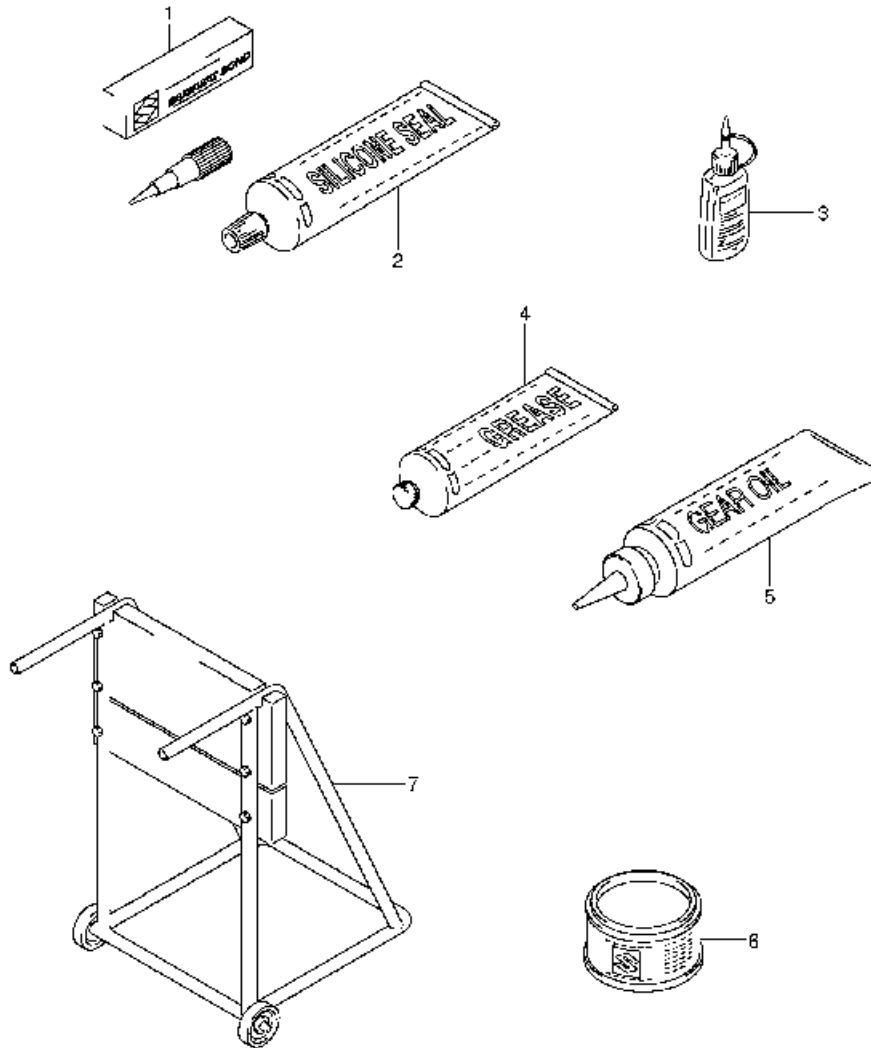

FIG.47

OPTIONAL

N° Réf.	N° Pièce	Désignation
1	99000-31110	Liquid Gasket No.1215
1	99000-31140	Liquid Gasket No.1207b
2	99000-31120	Liquid Gasket No.1212c Silicon
3	99000-32050	Thread Lock No.1342
3	99000-32020	Thread Lock No.1333b
4	99000-25161	Grease, Water Resistant
5	99000-22540	Gear Oil, Outboard Motor
6	99000-25011	Super Grease (a)no.3
7	09914-39941	Hanger, Engine
8	99011-95J00-051	Manual, Owner's
8	99011-95J00-01T	Manual, Owner's
8	99011-95J01-054	Manual, Owner's
8	99011-95J02-056	Manual, Owner's