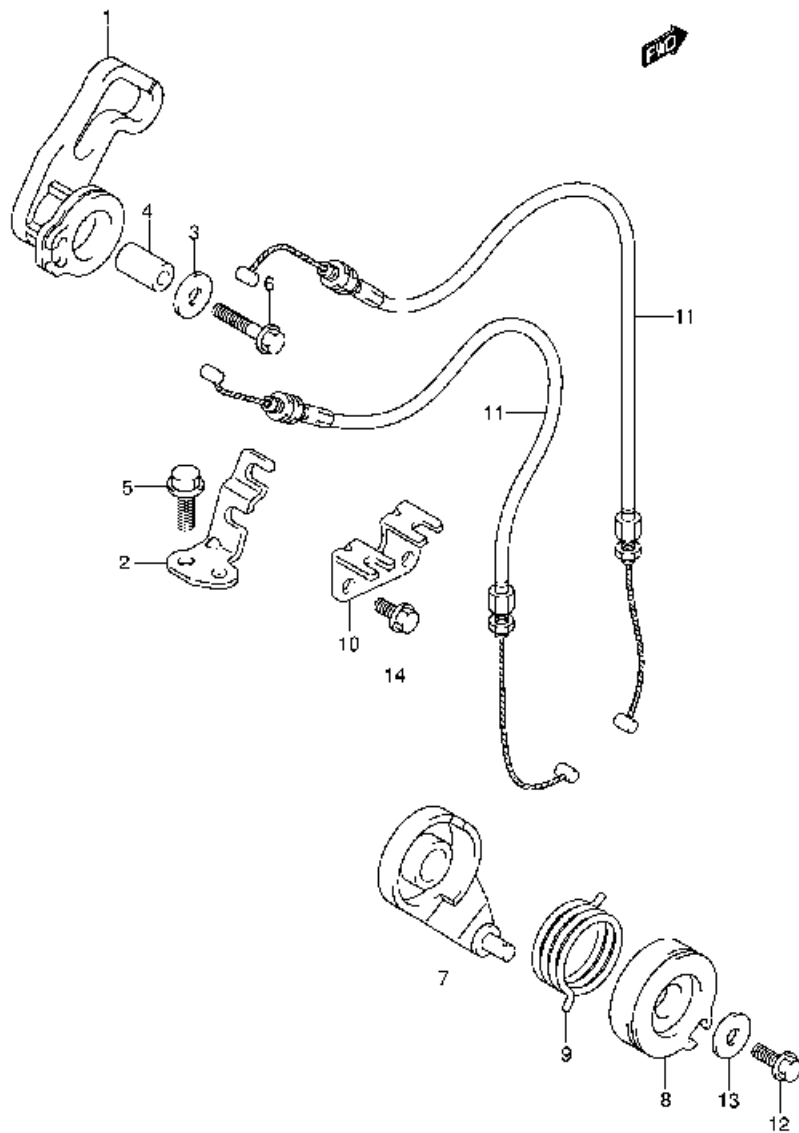

DF25 E01 001
CYLINDER HEAD

FIG.2

N° Réf.	N° Pièce	Désignation
1	11218-95J00	Cover, Cyl Block
2	11219-95J01	Gasket, Cyl Block Cover
3	01547-06207	Bolt, Cyl Block Cover
4	04221-06129	Pin
5	11300-95850	Block Set, Cylinder
6	09108-08276	• Bolt, Stud
7	11118-96J00	• Plug, Oil Gallery
8	09262-25145	• Bearing, Camshaft (25x42x9)
9	09262-35067	• Bearing, Crankshaft Lower (35x72x17)
10	08110-62080	• Bearing, Crankshaft Upper
11	09283-34014	• Seal, Crankshaft Oil Lower
12	09283-38025	• Seal, Crankshaft Oil Upper (38x56x7)
13	11112-53A00	• Plug, Oil Venturi
14	09493-20012	• Plug, Oil Venturi
15	11351-95J01	Gasket, Crankcase
16	09116-10143	Bolt, Crankcase (10x40)
17	09116-08128	Bolt, Crankcase No.2
18	04221-08149	Pin
19	16510-87J00	Filter Assy, Oil
20	11291-95J00	Hook, Engine
21	01550-06167	Bolt, Engine Hook

DF25 E01 010
THERMOSTAT

FIG.11

N° Réf.	N° Pièce	Désignation
1	19141-95J00	Cam, Throttle
2	19184-95J00	Bracket, Throttle Cable
3	09160-06047	Washer, Throttle Drum (6.2x20x2)
4	09180-06186	Spacer, Throttle Drum (6.2x12.6x21)
5	01550-06167	Bolt, Throttle Cable Bracket
6	01550-06357	Bolt, Throttle Drum
7	18642-95J00	Bracket, Nsi Cable
8	01550-06167	Bolt, Nsi Cable Bracket

DF25 E01 011
THROTTLE CONTROL

FIG.12

N° Réf.	N° Pièce	Désignation
1	19141-95J00	Cam, Throttle
2	19184-95J00	Bracket, Throttle Cable
3	09160-06047	Washer, Throttle Drum (6.2x20x2)
4	09180-06186	Spacer, Throttle Drum (6.2x12.6x21)
5	01550-06167	Bolt, Throttle Cable Bracket
6	01550-06357	Bolt, Throttle Drum
7	19120-95J00	Lever, Throttle Control
8	19122-95J00	Lever, Interlink Throttle
9	19185-95J00	Spring, Throttle Lever
10	19761-95J00	Stay, Throttle Cable
11	63610-95J10	Cable Assy, Throttle
12	01550-06127	Bolt, Throttle Lever
13	09160-06047	Washer, Throttle Lever (6.2x20x2)
14	01550-06167	Bolt, Throttle Cable Stay