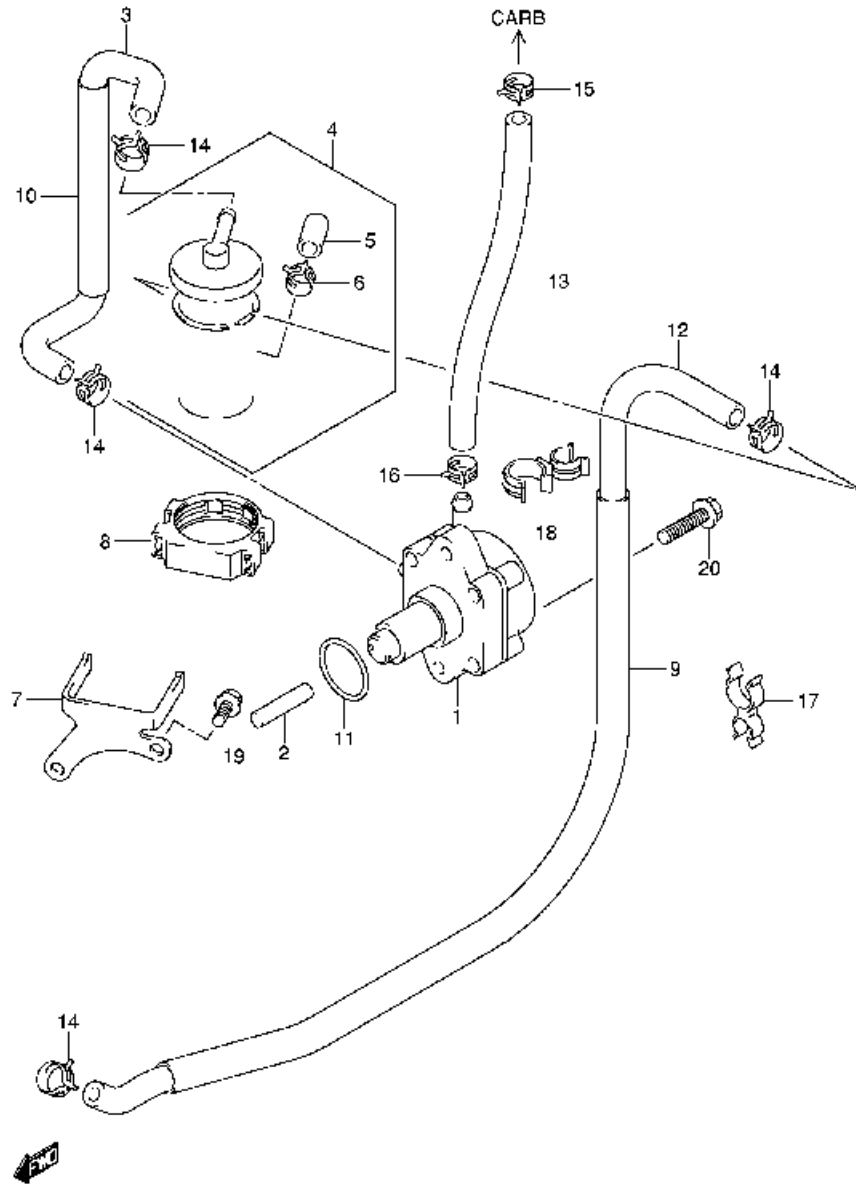

FIG.8

N° Réf.	N° Pièce	Désignation
1	15100-95J0V	Pump Assy, Fuel
2	15131-99E00	Rod, Fuel Pump
3	15192-95J00	Hose, Fuel (filter To Pump)
4	15410-87J30	Filter, Fuel
5	15419-87J00	• - Cap, Fuel Filter
6	17818-90J00	• - Clip
7	15421-95J00	Bracket, Fuel Filter
8	15422-96J00	Bracket, Fuel Filter
9	18498-99E10	Protector, Fuel Hose (I:560)
10	18498-95J20	Protector, Fuel Hose (I:110)
11	09280-26005	O Ring, Fuel Pump (id:26.2,dd:2.4)
12	09355-70125-00B	Hose, Fuel (conn To Filter) (7x12x2000)
13	09359-54112-760	Hose, Fuel (pump To Carb) (5.4x11.4x760)
14	17818-90J00	Clip
15	17816-90J00	Clip
16	17824-90J00	Clip
17	09408-00069	Clamp (id:16.5,id:8)
18	09408-00105	Clamp (id:17.5,id:11.5)
19	01550-06127	Bolt, Fuel Filter Bracket
20	01550-06257	Bolt, Fuel Pump

DF25 E01 006
FUEL PUMP