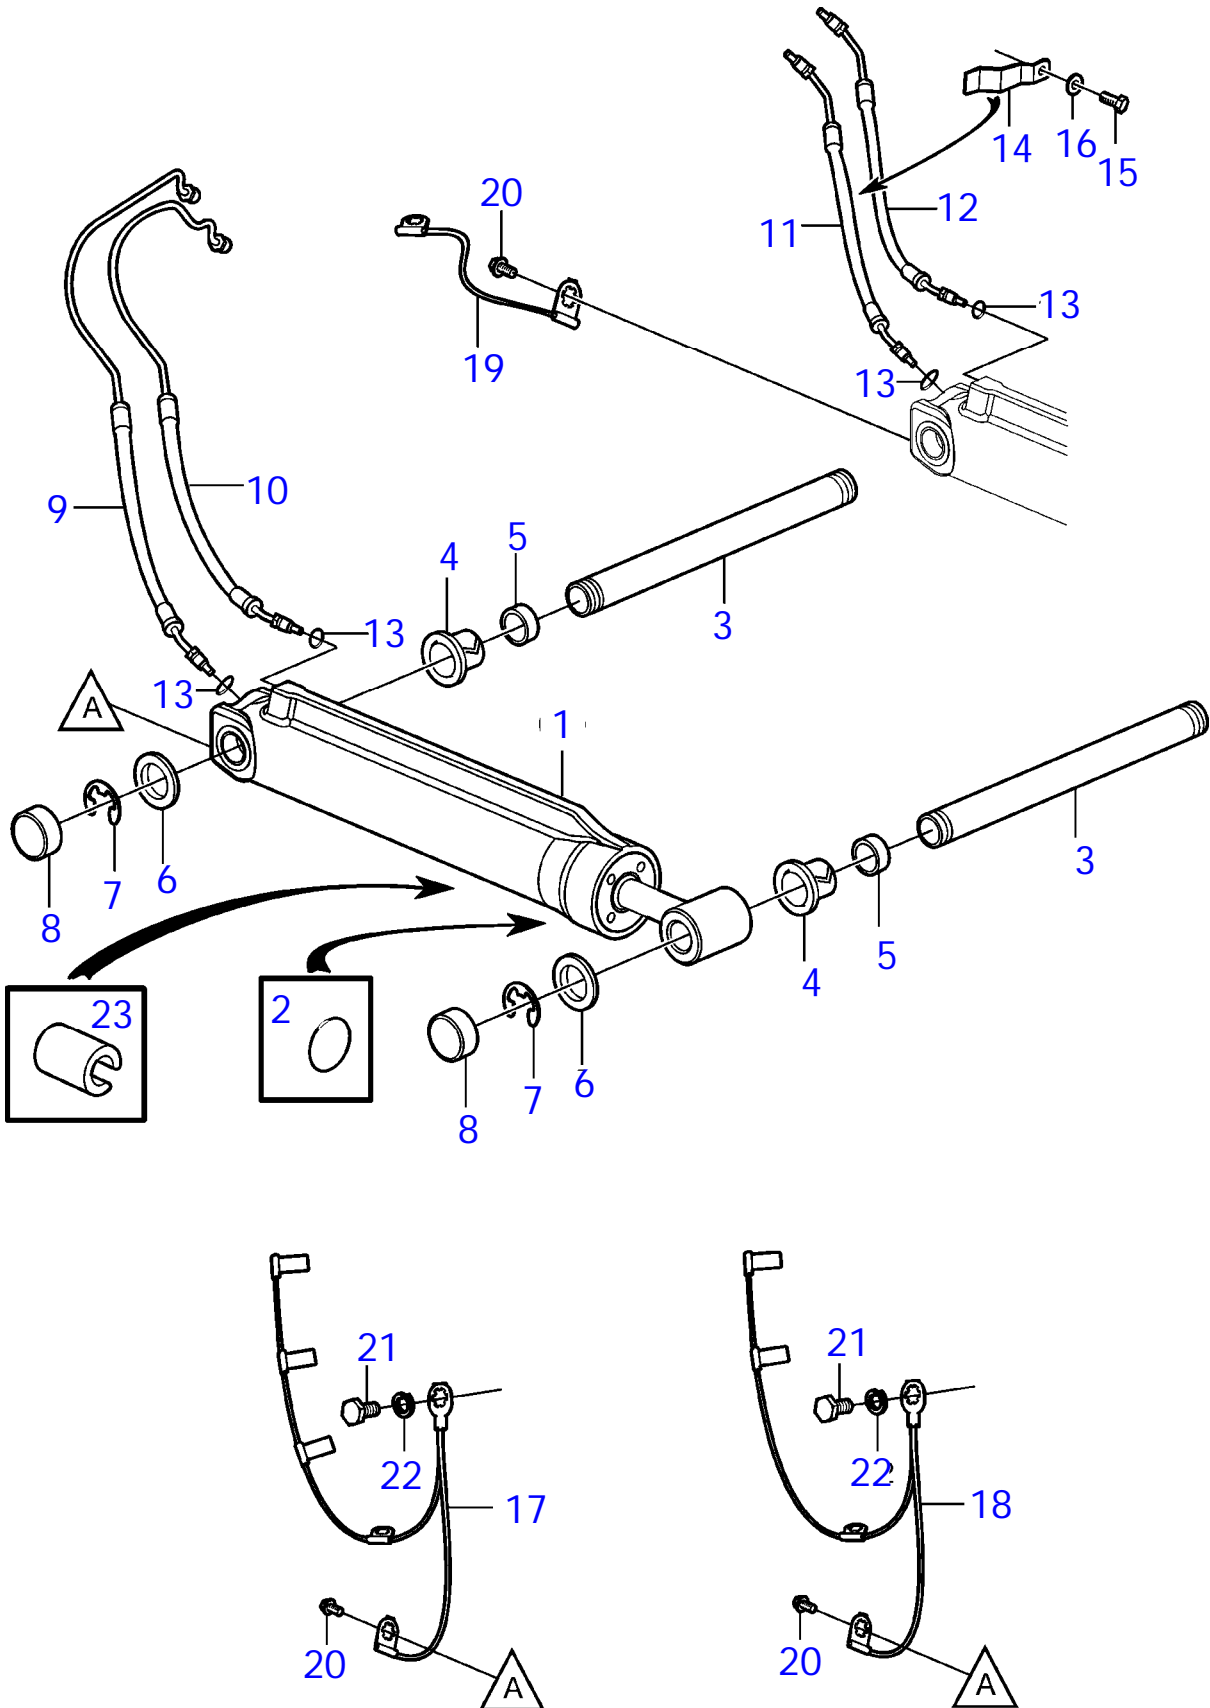

REF	PART NO.	QTY	DESCRIPTION
1	3851728	1	Bearing housing
2	3852121	1	Fitting
3	3862697	1	Shaft
4	181789	2	Ball bearing
5	914470	1	Snap ring
6	3817552	2	Cover
7	965192	4	Flange screw
8	971099	6	Flange lock nut
9	959975	7	Hexagon screw

SX-MLT, SX-MACLT

SX-MLT, SX-MACLT

REF	PART NO.	QTY	DESCRIPTION	NOTES
1	3857471	2	Cylinder	
2	888864	2	• Sealing washer	
3	3857431	2	Pivot pin	
4	3853423	4	Bushing	
5	3853424	4	Grommet	
6	3857588	4	Washer	
7	3857521	4	E-circlip	
8	3857522	4	Cardboard tube	
9	3857523	1	Oil line	
10	3853857	1	Oil line	
11	3857524	1	Oil line	
12	3853855	1	Oil line	
13	3852165	12	O-ring	
14	(3852354)	2	Clamp	Obsolete part
15	3852201	2	Hexagon screw	
16	(3852191)	2	Washer	Obsolete part
17	3853848	1	Chassie ground cable	Earlier production
18	3808078	1	Strap	Later production
19	3853849	1	Chassie ground cable	
20	3852568	2	Screw	
21	3852050	1	Screw	
22	3852193	1	Washer	
23	(3857589)	1	Trimming limiter	Obsolete part
		2	• Spacer	