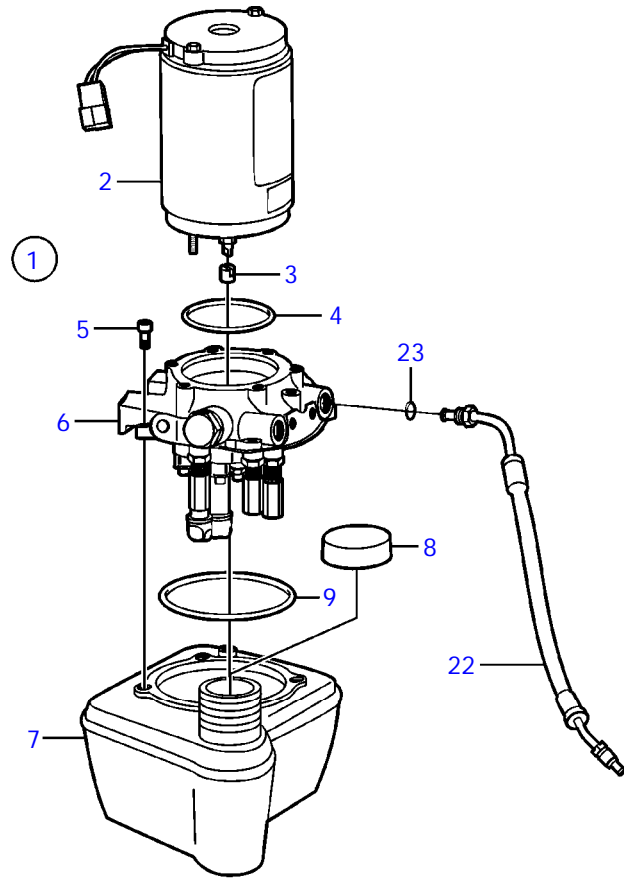

SX-M, SX-MLT, SX-MDA, SX-MDB, SX-MHP, SX-MACLT, SX-MDC, SX-MBAC

19825

SX-M, SX-MLT, SX-MDA, SX-MDB, SX-MHP, SX-MACLT, SX-MDC, SX-MBAC

REF	PART NO.	QTY	DESCRIPTION	NOTES
1	3860879	1	Pump, trim	
2	3861575	1	• Electrical motor	
3	3861577	1	• Connector	
4	3861578	1	• O-ring	
5	3861574	4	• Screw	
6		1	• Valve body	Not sold separately
7	3861570	1	• Reservoir	
8	3861572	1	• • Cardboard tube	
9	3861573	1	• • O-ring	
10	3858083	1	• Bracket	
11	971017	2	• Hexagon screw	
12	3857345	1	• Wiring harness	
13	8072808	1	• • Cover	
14	967545	1	• • Fuse	10 amp
15	8166029	1	• • Insulator	
	(3852254)	2	• • Terminal	Obsolete part
16	(3852210)	1	• • Bracket	Obsolete part
	(3852246)	4	• • Terminal	Obsolete part
	(3852247)	6	• • Terminal	Obsolete part
17	958210	1	• • Housing	
	(3852247)	2	• • Terminal	Obsolete part
18		1	• • Connector	Not sold separately
19	3852250	1	• • Terminal	
	3852251	1	• • Plug	
	3852253	2	• • Terminal	
20	3852537	1	• • O-ring	
21	3858809	2	• Relay	
22	3853825	2	Hydraulic hose	
23	3852165	4	O-ring	
24	3855709	1	Wiring harness, trim	5m
	3855708	1	Wiring harness, trim	7m
25	3855712	1	Wiring harness, trim	Y
26	3855710	1	Wiring harness, trim	3m
	3855711	1	Wiring harness, trim	5m