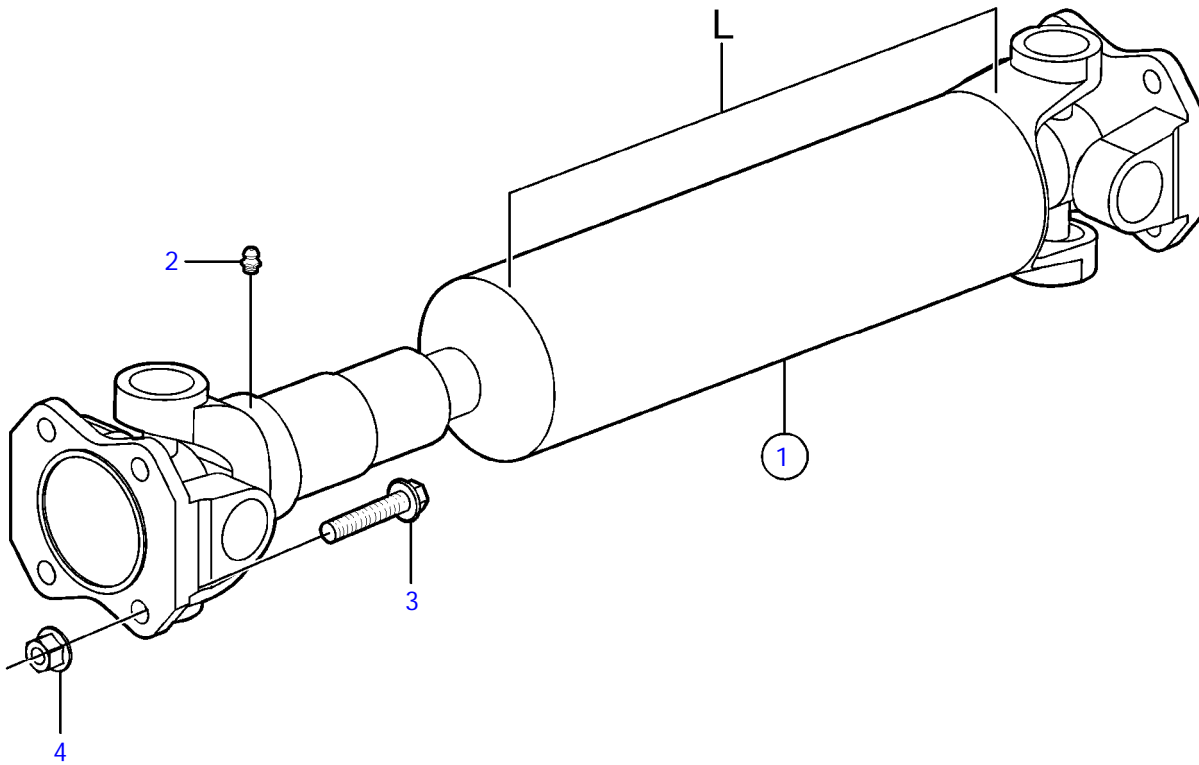

SX-M, SX-MLT, SX-MDA, SX-MDB, SX-MHP, SX-MACLT, SX-MAC, SX-MDC, SX-MBAC

20839

SX-M, SX-MLT, SX-MDA, SX-MDB, SX-MHP, SX-MACLT, SX-MAC, SX-MDC, SX-MBAC

REF	PART NO.	QTY	DESCRIPTION	NOTES
1		1	Jack shaft	Part not sold
2	3852121	1	• Fitting	
3	965185	8	Flange screw	
4	971098	8	Flange lock nut