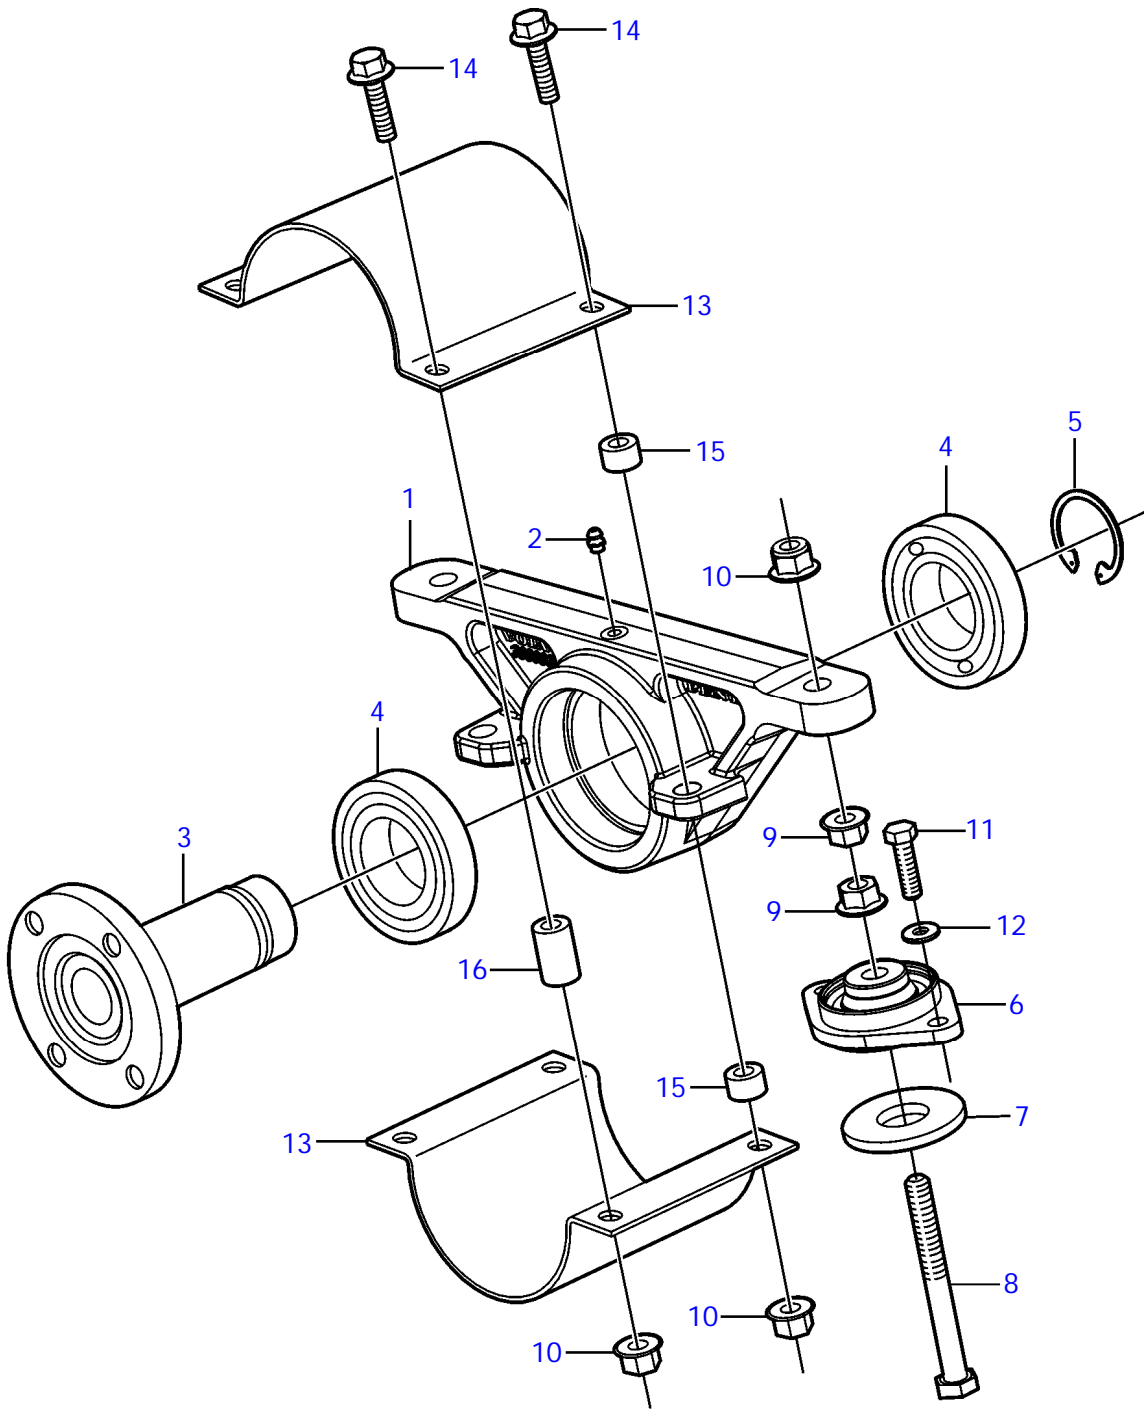

SX-M, SX-MHP, SX-MACLT, SX-MDC, SX-MBAC

19629

SX-M, SX-MHP, SX-MACLT, SX-MDC, SX-MBAC

REF	PART NO.	QTY	DESCRIPTION	NOTES
1	3860837	1	Bearing housing	
2	3852121	1	Fitting	
3	3862697	1	Shaft	
4	184867	2	Bearing	
5	914470	1	Snap ring	
6	3853806	2	Rubber cushion	
7	3852542	2	Washer	
8	980362	2	Hexagon screw	
9	971096	4	Flange nut	
10	977938	6	Flange lock nut	
11	959968	4	Hexagon screw	
12	(3852155)	4	Washer	Obsolete part
13	3817552	2	Cover	
14	948039	4	Flange screw	
15	983740	4	Spacer sleeve	
16	983741	2	Spacer sleeve