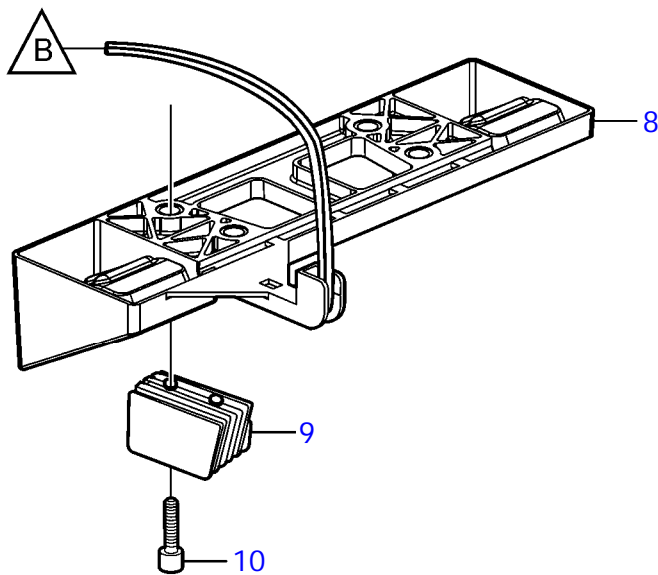

SX-MHP

1

19740

SX-MHP

REF	PART NO.	QTY	DESCRIPTION	NOTES
1	3862471	1	Kit	
2	3862332	1	• Electronic unit	
3	3856632	1	• Small parts kit	
4	940119	4	• • Hexagon nut	
5		4	• • Lock washer	
6		2	• • Screw	
7	3855793	1	• Wiring harness	
7A	8072808	1	• • Cover	
7B	983966	1	• • Fuse	1 amp
8	3862337	1	• Sensor	
8A		1	• • Wire	
9	873395	2	Zinc electrode	
10	959422	4	Hex. socket screw