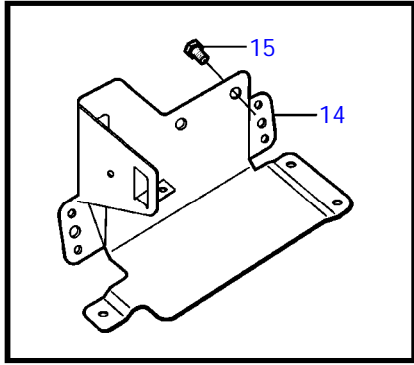

SX-M, SX-MLT, SX-MDA, SX-MDB, SX-MHP, SX-MACLT, SX-MAC

19612

SX-M, SX-MLT, SX-MDA, SX-MDB, SX-MHP, SX-MACLT, SX-MAC

REF	PART NO.	QTY	DESCRIPTION	NOTES
1	3858069	1	Pump, trim	Replaced by 3860879
2	3858071	1	• Engine	
3	3858072	1	• Connector	
4	3858073	1	• O-ring	
5	3858074	1	• Adapter	
6	3858075	1	• Pump	
7	3858076	1	• Filter	
8		1	• Oil reservoir	
9	3858079	1	• Cardboard tube	
10	3858078	1	• Sealing	
11	3858080	1	• Attachment kit	Attaching hardware
12	3850095	2	• Fitting	
13	3858775	2	• O-ring	
14	3858083	1	• Bracket	
15	971017	2	• Hexagon screw	
16	3857345	1	• Wiring harness	
17	8072808	1	• • Cover	
18	967545	1	• • Fuse	10 amp
19	8166029	1	• • Insulator	
	(3852254)	2	• • Terminal	Obsolete part
20	(3852210)	1	• • Bracket	Obsolete part
	(3852246)	4	• • Terminal	Obsolete part
	(3852247)	6	• • Terminal	Obsolete part
21	958210	1	• • Housing	
	(3852247)	2	• • Terminal	Obsolete part
22		1	• • Connector	Part not sold
23	3852250	1	• • Terminal	
	3852251	1	• • Plug	
	3852253	2	• • Terminal	
24	3852537	1	• • O-ring	
25	3858809	2	• Relay	
26	3853825	2	Hydraulic hose	
27	3852165	4	O-ring	
28	3855709	1	Wiring harness, trim	5m
	3855708	1	Wiring harness, trim	7m
29	3855712	1	Wiring harness, trim	Y
30	3855710	1	Wiring harness, trim	3m
	3855711	1	Wiring harness, trim	5m