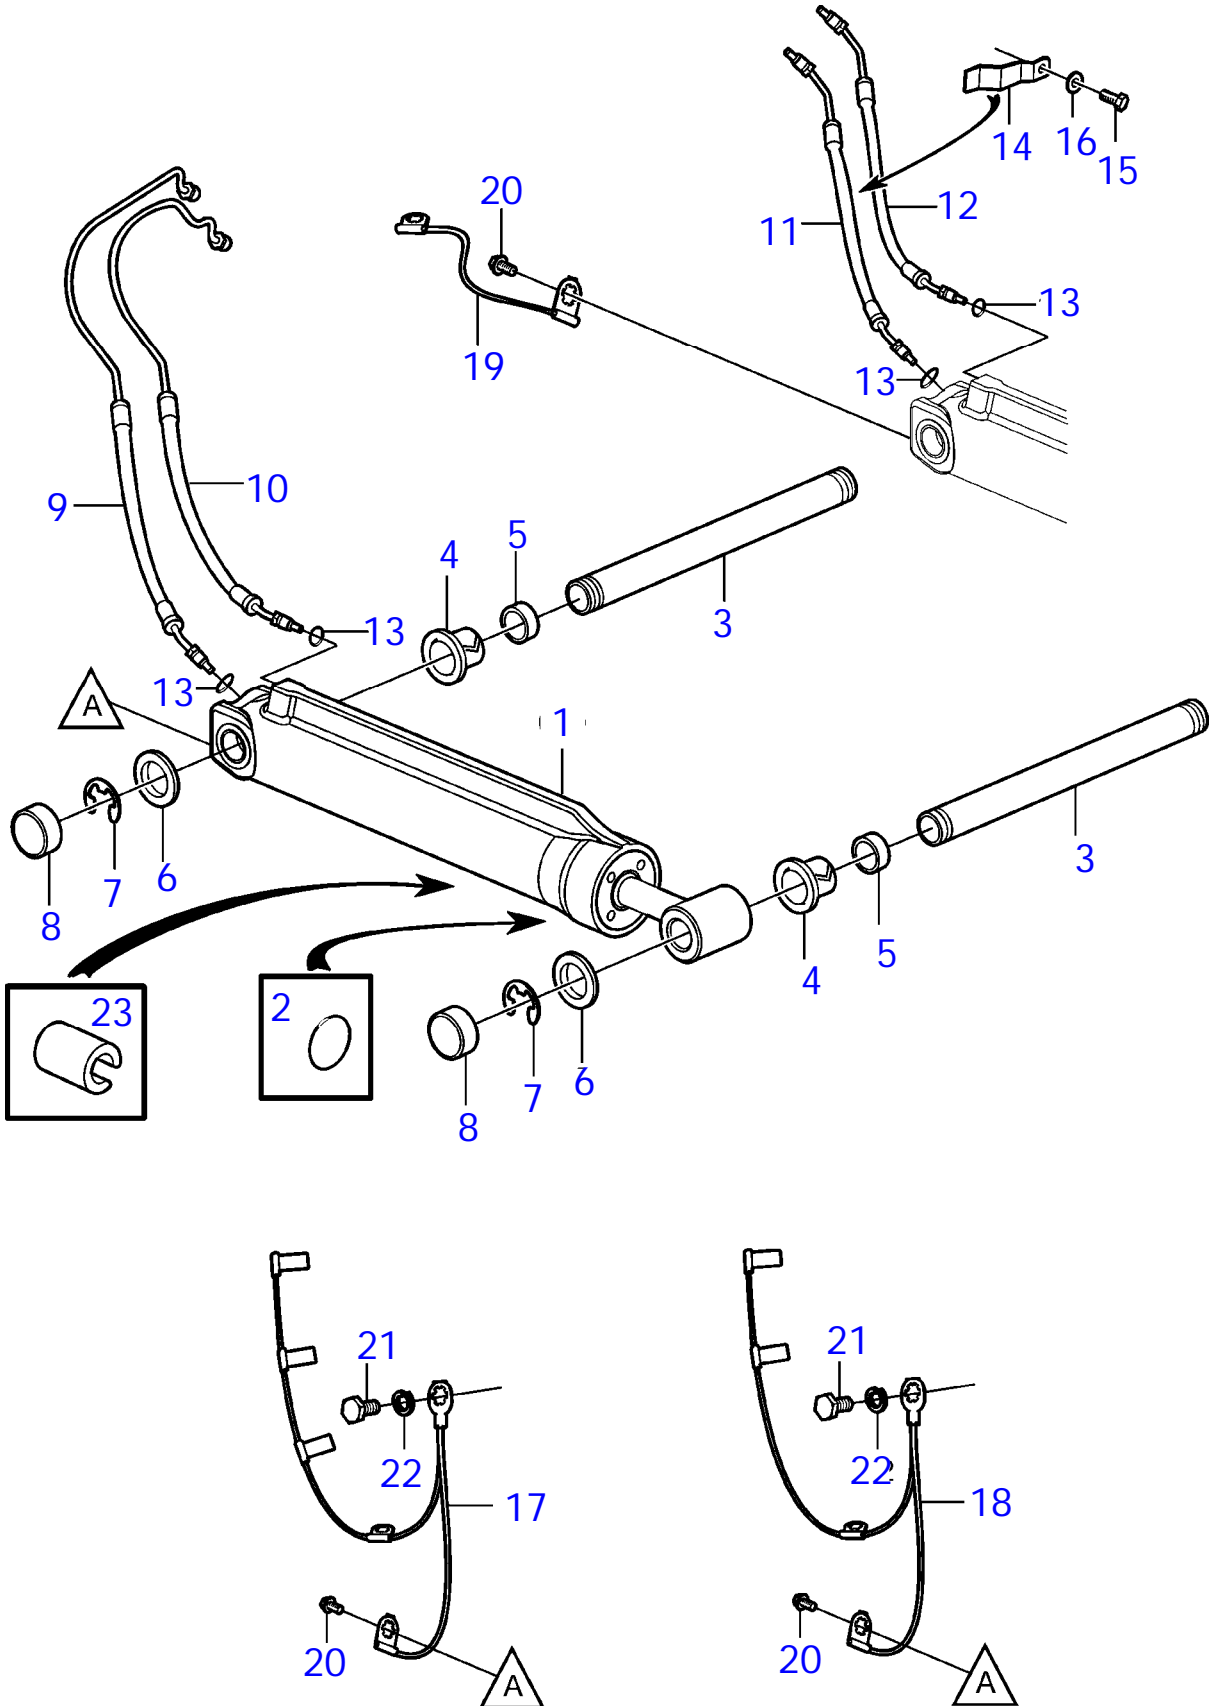

SX-M, SX-MDA, SX-MDB, SX-MHP, SX-MDC, SX-MBAC

SX-M, SX-MDA, SX-MDB, SX-MHP, SX-MDC, SX-MBAC

REF	PART NO.	QTY	DESCRIPTION	NOTES
1	3857470	2	Cylinder	
2	888864	2	• Sealing washer	
3	3857431	2	Pivot pin	
4	3853423	4	Bushing	
5	3853424	4	Grommet	
6	3857588	4	Washer	
7	3857521	4	E-circlip	
8	3857522	4	Cardboard tube	
9	3857523	1	Oil line	
10	3853857	1	Oil line	
11	3857524	1	Oil line	
12	3853855	1	Oil line	
13	3852165	12	O-ring	
14	(3852354)	2	Clamp	Obsolete part
15	3852201	2	Hexagon screw	
16	(3852191)	2	Washer	Obsolete part
17	3853848	1	Chassie ground cable	Earlier production
18	3808078	1	Strap	Later production
19	3853849	1	Chassie ground cable	
20	3852568	2	Screw	
21	3852050	1	Screw	
22	3852193	1	Washer	
23	(3857589)	X	Trimming limiter	Obsolete part
		2	• Spacer