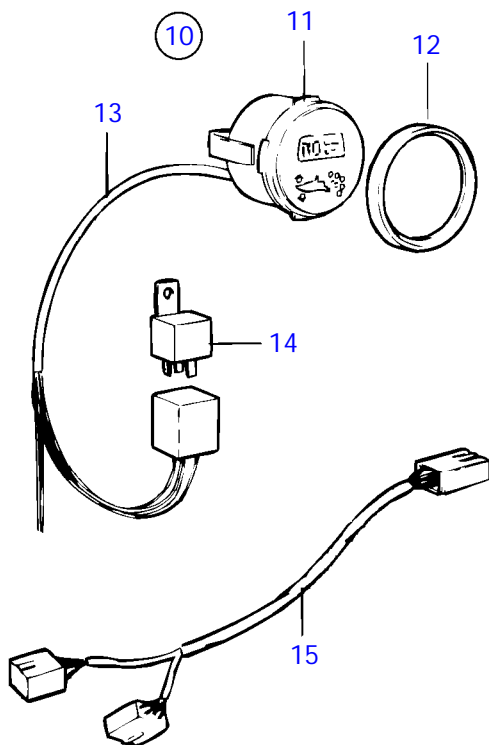

SX-MLT, SX-MACLT

REF	PART NO.	QTY	DESCRIPTION	NOTES
1	3857471	2	Cylinder	
2	888864	2	• Sealing washer	
3	3857431	2	Pivot pin	
4	3853423	4	Bushing	
5	3853424	4	Grommet	
6	3857588	4	Washer	
7	3857521	4	E-circlip	
8	3857522	4	Cardboard tube	
9	3857523	1	Oil line	
10	3853857	1	Oil line	
11	3857524	1	Oil line	
12	3853855	1	Oil line	
13	3852165	12	O-ring	
14	(3852354)	2	Clamp	Obsolete part
15	3852201	2	Hexagon screw	
16	(3852191)	2	Washer	Obsolete part
17	3853848	1	Chassie ground cable	Earlier production
18	3808078	1	Strap	Later production
19	3853849	1	Chassie ground cable	
20	3852568	2	Screw	
21	3852050	1	Screw	
22	3852193	1	Washer	
23	(3857589)	1	Trimming limiter	Obsolete part
		2	• Spacer	

SX-M, SX-MLT, SX-MDA, SX-MDB, SX-MHP, SX-MACLT, SX-MAC, SX-MDC, SX-MBAC