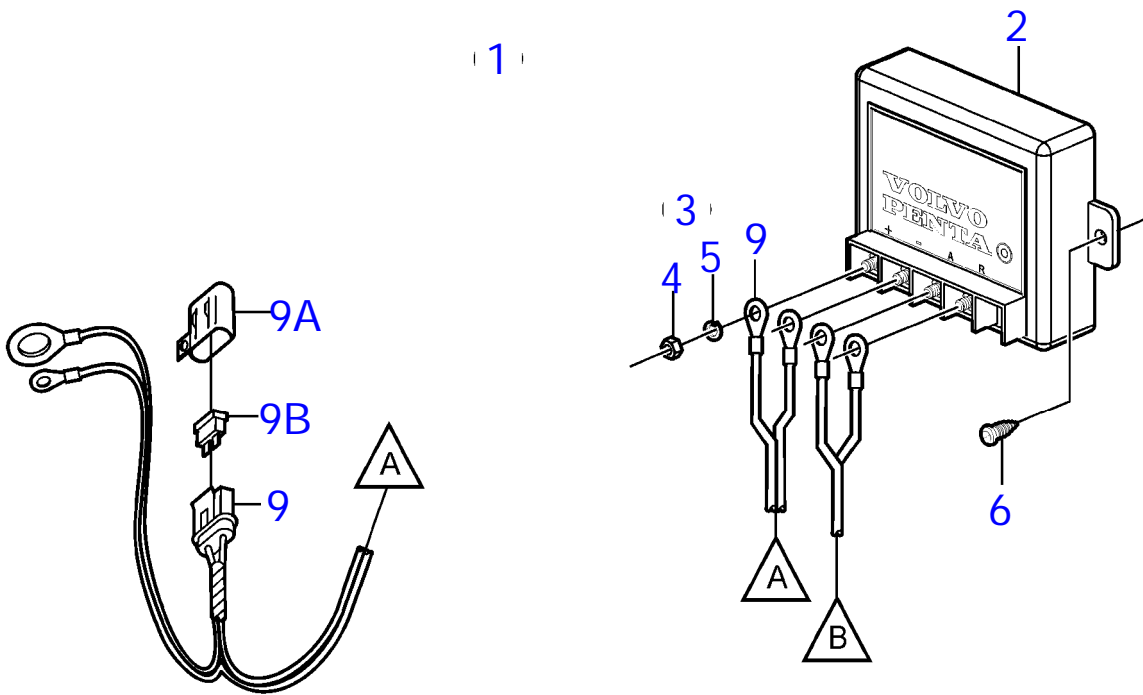

SX-M, SX-MLT, SX-MDA, SX-MDB, SX-MHP, SX-MACLT, SX-MAC, SX-MDC

SX-M, SX-MLT, SX-MDA, SX-MDB, SX-MHP, SX-MACLT, SX-MAC, SX-MDC

REF	PART NO.	QTY	DESCRIPTION	NOTES
1	3851790	1	Protection against c, ACP	Kit and parts no longer available, replaced by complete new design ACP kit
2	3851972	1	• Electronic unit	
3	3856632	1	• Small parts kit	
4	940119	4	• • Hexagon nut	
5		4	• • Lock washer	
6		2	• • Screw	
7		4	• • Screw	
8		2	• • O-ring	
9	3855793	1	• Wiring harness	
9A	8072808	1	• • Cover	
9B	983966	1	• • Fuse	1 amp
10	3851970	1	• Sensor, reference	Kit and parts no longer available, replaced by complete new design ACP kit
11	3851971	1	• Sensor, active	Kit and parts no longer available, replaced by complete new design ACP kit