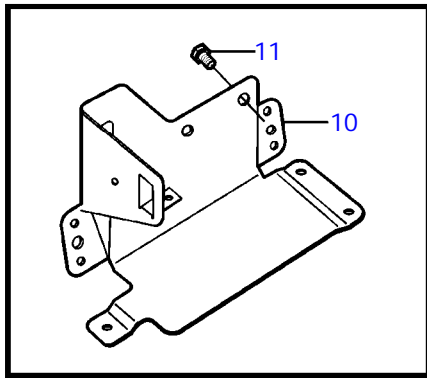

SX-M, SX-MLT, SX-MDA, SX-MDB, SX-MHP, SX-MACLT, SX-MDC, SX-MBAC

19825

SX-M, SX-MLT, SX-MDA, SX-MDB, SX-MHP, SX-MACLT, SX-MDC, SX-MBAC

REF	PART NO.	QTY	DESCRIPTION	NOTES
1	3860879	1	Pump, trim	
2	3861575	1	• Electrical motor	
3	3861577	1	• Connector	
4	3861578	1	• O-ring	
5	3861574	4	• Screw	
6		1	• Valve body	Not sold separately
7	3861570	1	• Reservoir	
8	3861572	1	• • Cardboard tube	
9	3861573	1	• • O-ring	
10	3858083	1	• Bracket	
11	971017	2	• Hexagon screw	
12	3857345	1	• Wiring harness	
13	8072808	1	• • Cover	
14	967545	1	• • Fuse	10 amp
15	8166029	1	• • Insulator	
	(3852254)	2	• • Terminal	Obsolete part
16	(3852210)	1	• • Bracket	Obsolete part
	(3852246)	4	• • Terminal	Obsolete part
	(3852247)	6	• • Terminal	Obsolete part
17	958210	1	• • Housing	
	(3852247)	2	• • Terminal	Obsolete part
18		1	• • Connector	Not sold separately
19	3852250	1	• • Terminal	
	3852251	1	• • Plug	
	3852253	2	• • Terminal	
20	3852537	1	• • O-ring	
21	3858809	2	• Relay	
22	3853825	2	Hydraulic hose	
23	3852165	4	O-ring	
24	3855709	1	Wiring harness, trim	5m
	3855708	1	Wiring harness, trim	7m
25	3855712	1	Wiring harness, trim	Y
26	3855710	1	Wiring harness, trim	3m
	3855711	1	Wiring harness, trim	5m