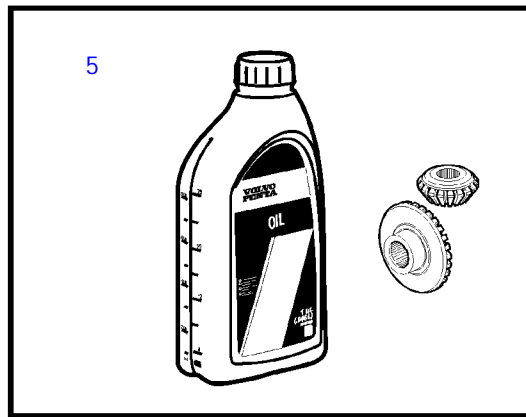

SX-MLT, SX-MDA, SX-MDB, SX-MHP, SX-MACLT, SX-MDC, SX-MBAC

25155

SX-MLT, SX-MDA, SX-MDB, SX-MHP, SX-MACLT, SX-MDC, SX-MBAC

REF	PART NO.	QTY	DESCRIPTION	SEE SEC.	NOTES
1	3586461	1	Anode, aluminum		
	3854130	1	Anode, zinc		
			• Bulletin P-44-1-1	P-44-1-1-EN	Anodes, SX AND DP-S
1	3855610	1	Magnesium anode, magnesium		
2	3863193	1	Anode, aluminum		
	3855411	1	Zinc anode		
			• Bulletin P-44-1-1	P-44-1-1-EN	Anodes, SX AND DP-S
2	3855412	1	Magnesium anode		
3	3857857	1	Zinc anode		
	3857858	1	Magnesium anode		
4	873395	2	Zinc electrode		SX-MHP
	3863480	2	Magnesium anode		SX-MHP
5		X	Transmission oil		Fill level is determined by dipstick
		X	Transmission oil		USA
	1141679	3	Transmission oil		12x1 qt
	1141680	1	Transmission oil		4x1 gal
	1141681	1	Transmission oil		5 US gal
		X	Transmission oil		Europe and other markets
	3809443	3	Transmission oil		1L
	1161995	1	Oil		5L
	3809441	1	Transmission oil		20L
6	3841481	1	Bellows kit, u-joint		
	853012	1	• Hose clamp		
7	3850426	1	Bellows, exhaust		
			• Bulletin P-44-1-20	P-44-1-20-EN	Exhaust Bellows, problems with aftermarket parts
7	3852603	1	Hose clamp		
	3852665	1	Retainer		
8	3587641	1	Bellows		
	3852603	1	Hose clamp		