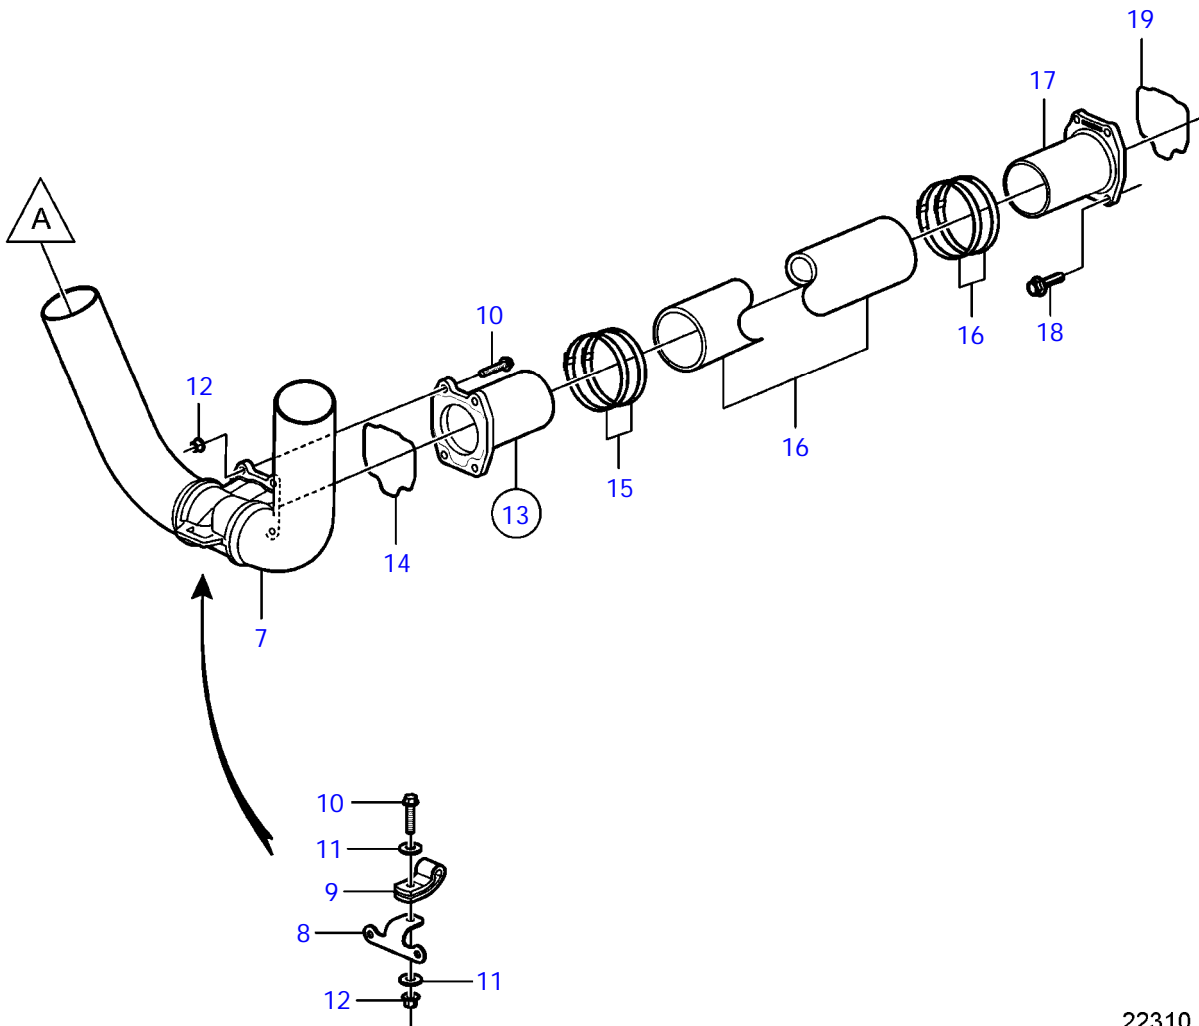

SX-M, SX-MHP, SX-MACLT, SX-MBAC

22310

SX-M, SX-MHP, SX-MACLT, SX-MBAC

REF	PART NO.	QTY	DESCRIPTION	NOTES
1	3862841	2	Pipe	
2	3863443	8	Hose clamp	
3	3852696	1	Hose	
4	3863189	2	Elbow	
5	3863442	8	Hose clamp	
6	3863450	2	Bellows	
7	3860821	1	Exhaust pipe	
8	(3862519)	1	Bracket	Obsolete part
9	(3862518)	1	Strap	Obsolete part
10	965220	5	Flange screw	
11	944633	2	Washer	
12	971098	5	Flange lock nut	
13	3862895	1	Tube	
14	3587651	1	• Kit	
15	853012	4	Hose clamp	
16	3862564	1	Hose, exhaust	Cut to length
17	3862506	1	Exhaust pipe flange	
18	3841928	4	Flange screw	3/8" UNC
	946752	4	Flange screw	M10
19	3587651	1	Kit