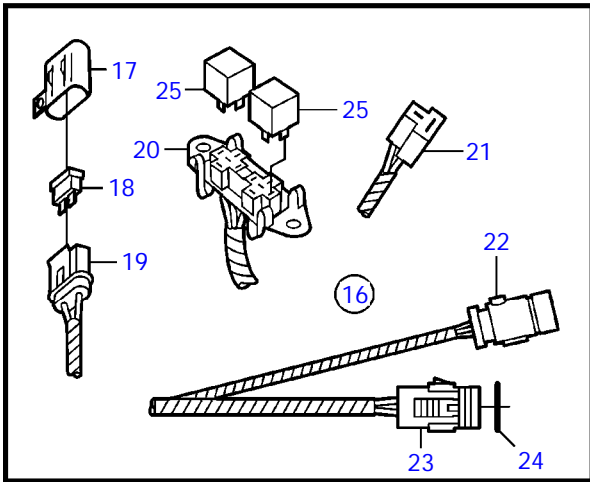

SX-M, SX-MLT, SX-MDA, SX-MDB, SX-MHP, SX-MACLT, SX-MAC

19612

SX-M, SX-MLT, SX-MDA, SX-MDB, SX-MHP, SX-MACLT, SX-MAC

REF	PART NO.	QTY	DESCRIPTION	NOTES
1	3858069	1	Pump, trim	Replaced by 3860879
2	3858071	1	• Engine	
3	3858072	1	• Connector	
4	3858073	1	• O-ring	
5	3858074	1	• Adapter	
6	3858075	1	• Pump	
7	3858076	1	• Filter	
8		1	• Oil reservoir	
9	3858079	1	• Cardboard tube	
10	3858078	1	• Sealing	
11	3858080	1	• Attachment kit	Attaching hardware
12	3850095	2	• Fitting	
13	3858775	2	• O-ring	
14	3858083	1	• Bracket	
15	971017	2	• Hexagon screw	
16	3857345	1	• Wiring harness	
17	8072808	1	• • Cover	
18	967545	1	• • Fuse	10 amp
19	8166029	1	• • Insulator	
	(3852254)	2	• • Terminal	Obsolete part
20	(3852210)	1	• • Bracket	Obsolete part
	(3852246)	4	• • Terminal	Obsolete part
	(3852247)	6	• • Terminal	Obsolete part
21	958210	1	• • Housing	
	(3852247)	2	• • Terminal	Obsolete part
22		1	• • Connector	Part not sold
23	3852250	1	• • Terminal	
	3852251	1	• • Plug	
	3852253	2	• • Terminal	
24	3852537	1	• • O-ring	
25	3858809	2	• Relay	
26	3853825	2	Hydraulic hose	
27	3852165	4	O-ring	
28	3855709	1	Wiring harness, trim	5m
	3855708	1	Wiring harness, trim	7m
29	3855712	1	Wiring harness, trim	Y
30	3855710	1	Wiring harness, trim	3m
	3855711	1	Wiring harness, trim	5m