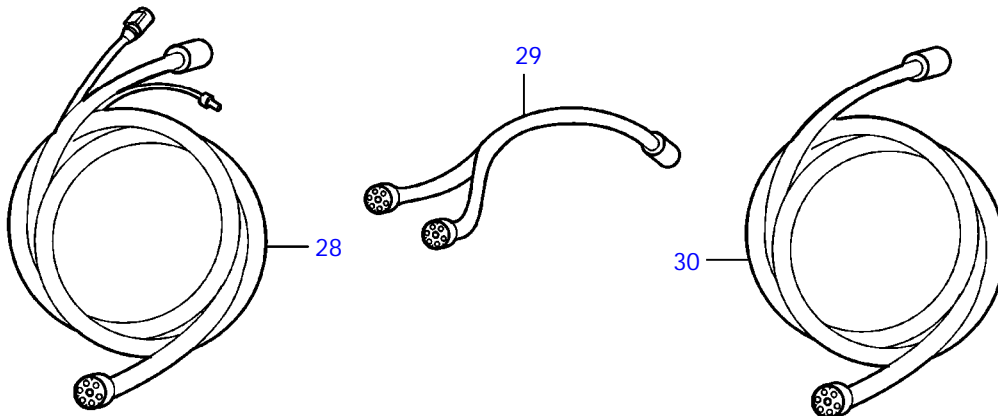

SX-M, SX-MLT, SX-MDA, SX-MDB, SX-MHP, SX-MACLT, SX-MAC

19612

SX-M, SX-MLT, SX-MDA, SX-MDB, SX-MHP, SX-MACLT, SX-MAC

REF	PART NO.	QTY	DESCRIPTION	NOTES
1	3858069	1	Pump, trim	Replaced by 3860879
2	3858071	1	• Engine	
3	3858072	1	• Connector	
4	3858073	1	• O-ring	
5	3858074	1	• Adapter	
6	3858075	1	• Pump	
7	3858076	1	• Filter	
8		1	• Oil reservoir	
9	3858079	1	• Cardboard tube	
10	3858078	1	• Sealing	
11	3858080	1	• Attachment kit	Attaching hardware
12	3850095	2	• Fitting	
13	3858775	2	• O-ring	
14	3858083	1	• Bracket	
15	971017	2	• Hexagon screw	
16	3857345	1	• Wiring harness	
17	8072808	1	• • Cover	
18	967545	1	• • Fuse	10 amp
19	8166029	1	• • Insulator	
	(3852254)	2	• • Terminal	Obsolete part
20	(3852210)	1	• • Bracket	Obsolete part
	(3852246)	4	• • Terminal	Obsolete part
	(3852247)	6	• • Terminal	Obsolete part
21	958210	1	• • Housing	
	(3852247)	2	• • Terminal	Obsolete part
22		1	• • Connector	Part not sold
23	3852250	1	• • Terminal	
	3852251	1	• • Plug	
	3852253	2	• • Terminal	
24	3852537	1	• • O-ring	
25	3858809	2	• Relay	
26	3853825	2	Hydraulic hose	
27	3852165	4	O-ring	
28	3855709	1	Wiring harness, trim	5m
	3855708	1	Wiring harness, trim	7m
29	3855712	1	Wiring harness, trim	Y
30	3855710	1	Wiring harness, trim	3m
	3855711	1	Wiring harness, trim	5m