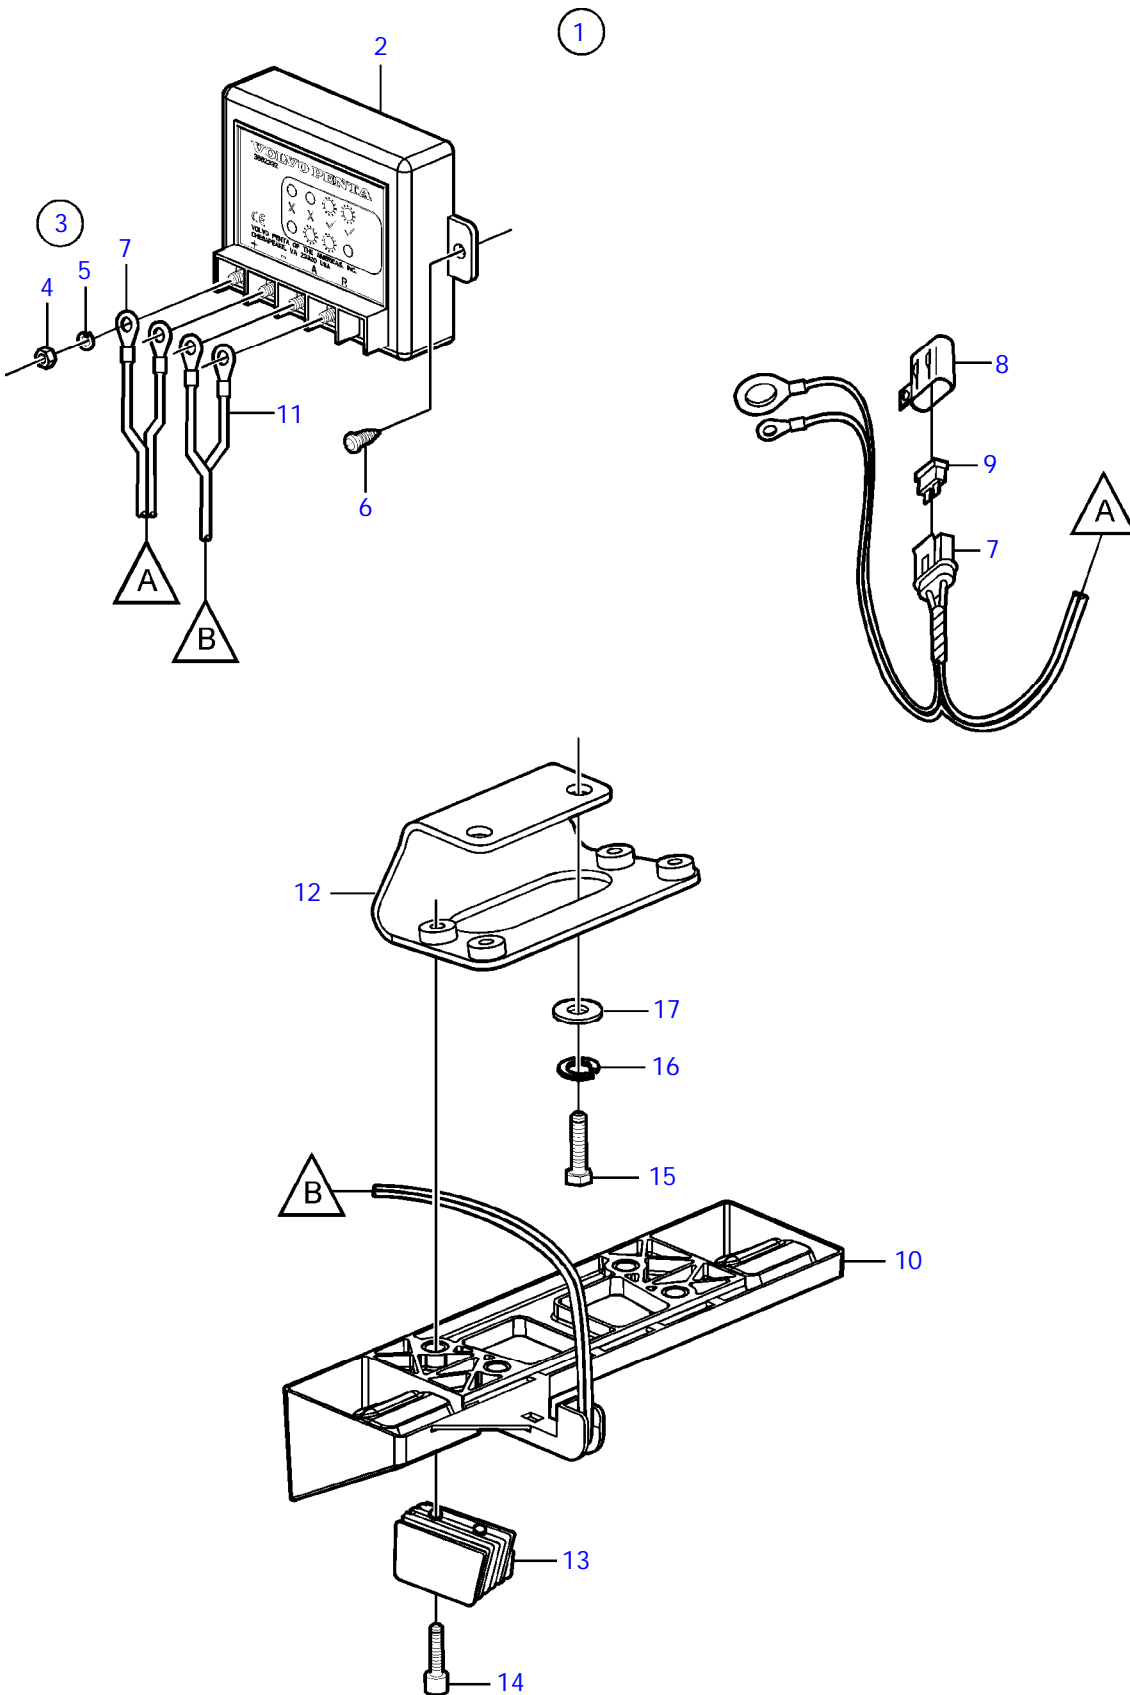

SX-M, SX-MLT, SX-MDA, SX-MDB, SX-MACLT

19615

SX-M, SX-MLT, SX-MDA, SX-MDB, SX-MACLT

REF	PART NO.	QTY	DESCRIPTION	NOTES
1	3862472	1	Kit	
2	3862332	1	• Electronic unit	
3	3856632	1	• Small parts kit	
4	940119	4	• • Hexagon nut	
5		4	• • Lock washer	
6		2	• • Screw	
7	3855793	1	• Wiring harness	
8	8072808	1	• Cover	
9	983966	1	• Fuse	1 amp
10	3862337	1	• Sensor	
11		1	• Wire	
12	3863309	1	• Bracket	
13	873395	2	• Zinc electrode	
14	959422	4	• Hex. socket screw	
15	3852192	2	Hexagon screw	
16	3852061	2	Washer	
17	(3852191)	2	Washer	Obsolete part