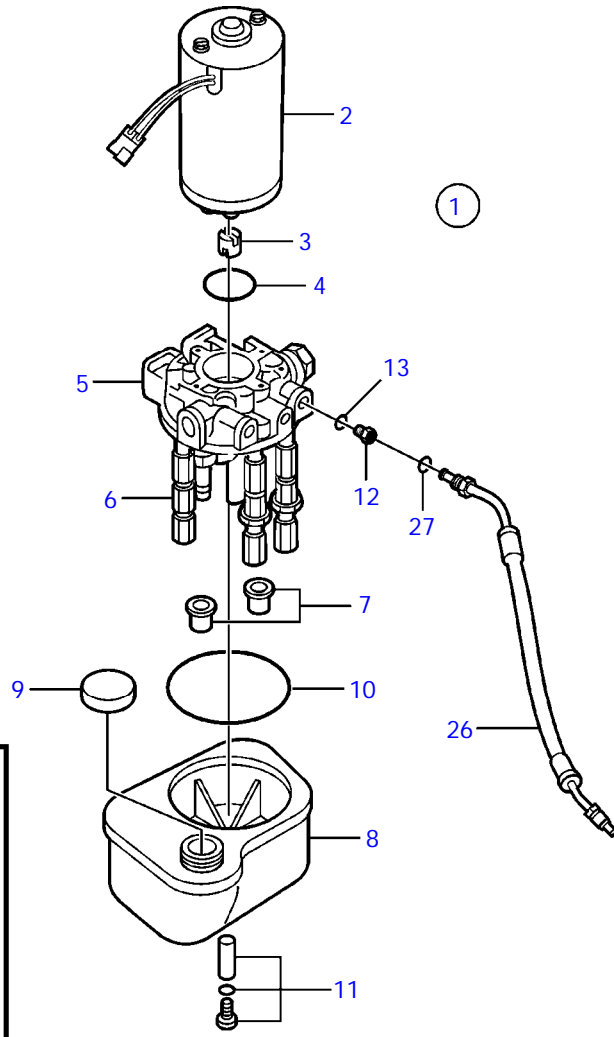

SX-M, SX-MLT, SX-MDA, SX-MDB, SX-MHP, SX-MACLT, SX-MAC

19612

SX-M, SX-MLT, SX-MDA, SX-MDB, SX-MHP, SX-MACLT, SX-MAC

REF	PART NO.	QTY	DESCRIPTION	NOTES
1	3858069	1	Pump, trim	Replaced by 3860879
2	3858071	1	• Engine	
3	3858072	1	• Connector	
4	3858073	1	• O-ring	
5	3858074	1	• Adapter	
6	3858075	1	• Pump	
7	3858076	1	• Filter	
8		1	• Oil reservoir	
9	3858079	1	• Cardboard tube	
10	3858078	1	• Sealing	
11	3858080	1	• Attachment kit	Attaching hardware
12	3850095	2	• Fitting	
13	3858775	2	• O-ring	
14	3858083	1	• Bracket	
15	971017	2	• Hexagon screw	
16	3857345	1	• Wiring harness	
17	8072808	1	• • Cover	
18	967545	1	• • Fuse	10 amp
19	8166029	1	• • Insulator	
	(3852254)	2	• • Terminal	Obsolete part
20	(3852210)	1	• • Bracket	Obsolete part
	(3852246)	4	• • Terminal	Obsolete part
	(3852247)	6	• • Terminal	Obsolete part
21	958210	1	• • Housing	
	(3852247)	2	• • Terminal	Obsolete part
22		1	• • Connector	Part not sold
23	3852250	1	• • Terminal	
	3852251	1	• • Plug	
	3852253	2	• • Terminal	
24	3852537	1	• • O-ring	
25	3858809	2	• Relay	
26	3853825	2	Hydraulic hose	
27	3852165	4	O-ring	
28	3855709	1	Wiring harness, trim	5m
	3855708	1	Wiring harness, trim	7m
29	3855712	1	Wiring harness, trim	Y
30	3855710	1	Wiring harness, trim	3m
	3855711	1	Wiring harness, trim	5m