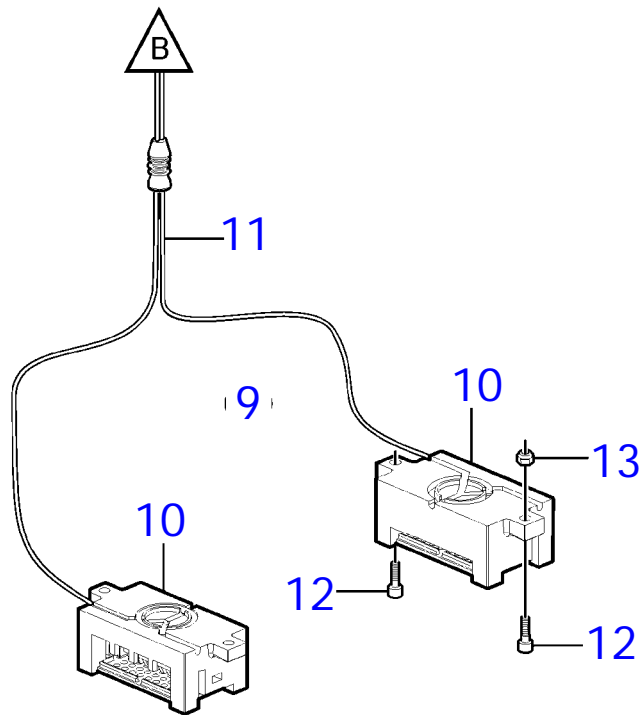

SX-MACLT, SX-MDC, SX-MBAC

SX-MACLT, SX-MDC, SX-MBAC

REF	PART NO.	QTY	DESCRIPTION	NOTES
1	3862332	1	Electronic unit	
2	3817349	1	Kit	
3	940119	4	• Hexagon nut	
4		4	• Lock washer	
5		2	• Screw	
6	3855793	1	Wiring harness	
7	8072808	1	• Cover	
8	983966	1	• Fuse	1 amp
9	3587782	1	Electronic unit	
10		2	• Sensor	
11		1	• Wire	
12	959403	4	Hex. socket screw	
13	990196	2	Nut