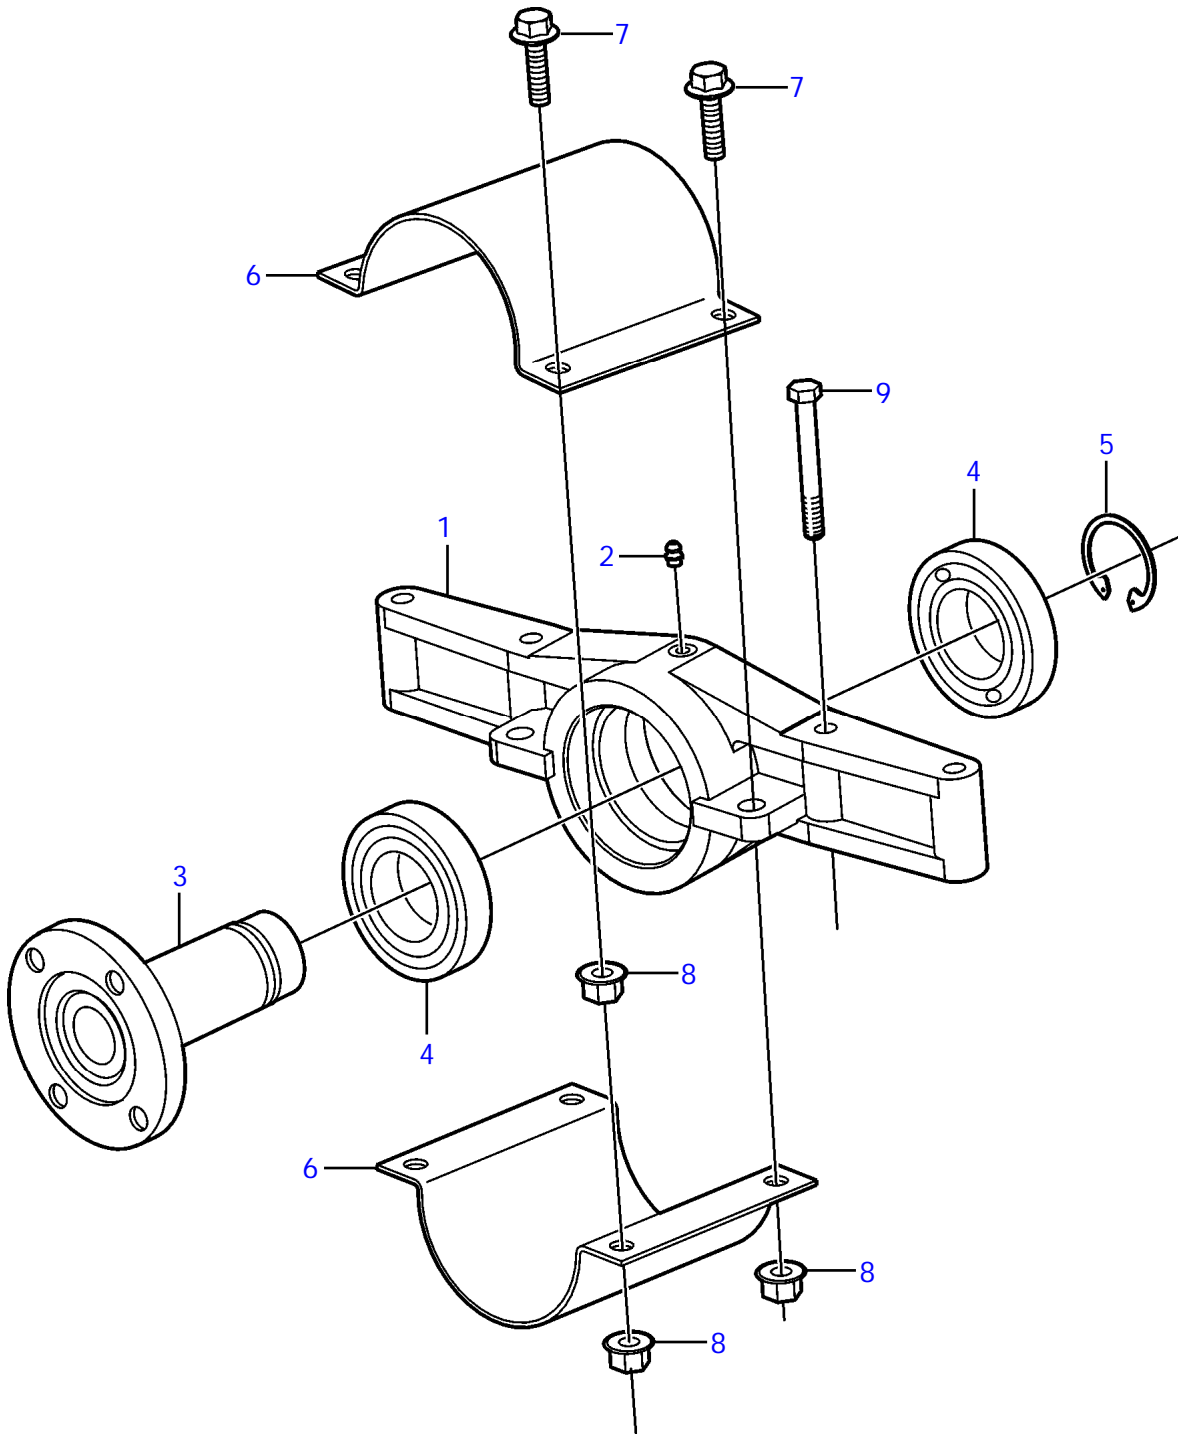

SX-M, SX-MLT, SX-MDA, SX-MDB, SX-MHP, SX-MACLT, SX-MAC

19628

SX-M, SX-MLT, SX-MDA, SX-MDB, SX-MHP, SX-MACLT, SX-MAC

REF	PART NO.	QTY	DESCRIPTION
1	3851728	1	Bearing housing
2	3852121	1	Fitting
3	3862697	1	Shaft
4	181789	2	Ball bearing
5	914470	1	Snap ring
6	3817552	2	Cover
7	965192	4	Flange screw
8	971099	6	Flange lock nut
9	959975	7	Hexagon screw