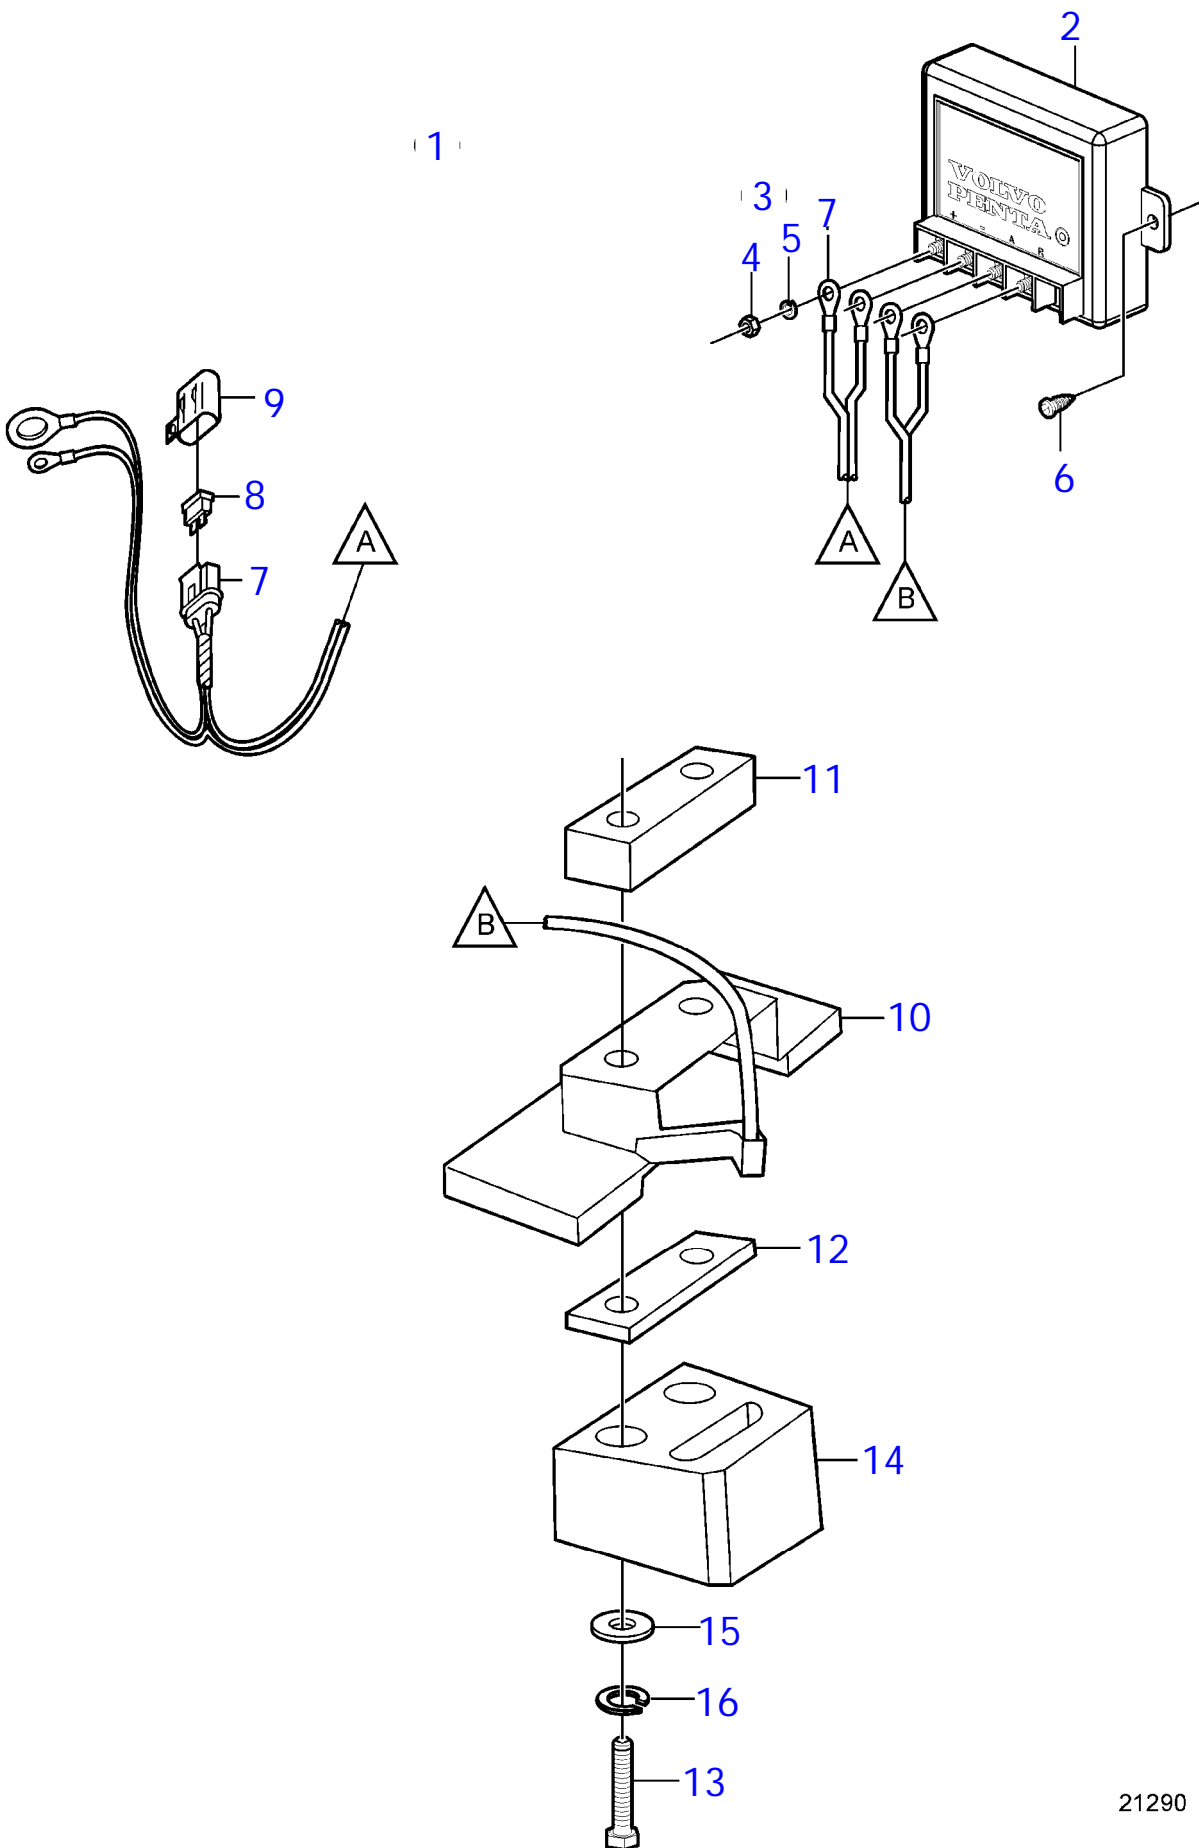

SX-M, SX-MLT, SX-MDA, SX-MDB, SX-MHP, SX-MACLT, SX-MAC, SX-MDC

21290

SX-M, SX-MLT, SX-MDA, SX-MDB, SX-MHP, SX-MACLT, SX-MAC, SX-MDC

REF	PART NO.	QTY	DESCRIPTION	NOTES
1	3851984	1	Protection against c, ACP	Kit and parts no longer available, replaced by complete new design ACP kit
2	3851972	1	• Electronic unit	
3	3856632	1	• Small parts kit	
4	940119	4	• • Hexagon nut	
5		4	• • Lock washer	
6		2	• • Screw	
7	3855793	1	• Wiring harness	
8	8072808	1	• • Cover	
9	983966	1	• • Fuse	1 amp
10	3851985	1	• Sensor	Kit and parts no longer available, replaced by complete new design ACP kit
11	3856636	1	• Spacer	
12	(3856637)	1	• Spacer	Obsolete part
13	959951	2	• Hexagon screw	
14		1	Anode	See Transom Shield page
15	(3852191)	2	Washer	Obsolete part
16	3852061	2	Washer