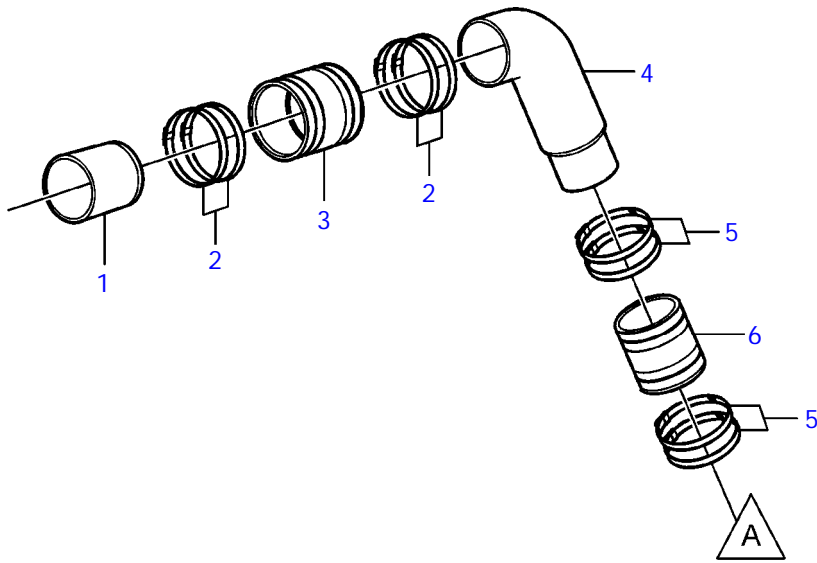

SX-M, SX-MHP, SX-MACLT, SX-MBAC

22310

SX-M, SX-MHP, SX-MACLT, SX-MBAC

REF	PART NO.	QTY	DESCRIPTION	NOTES
1	3862841	2	Pipe	
2	3863443	8	Hose clamp	
3	3852696	1	Hose	
4	3863189	2	Elbow	
5	3863442	8	Hose clamp	
6	3863450	2	Bellows	
7	3860821	1	Exhaust pipe	
8	(3862519)	1	Bracket	Obsolete part
9	(3862518)	1	Strap	Obsolete part
10	965220	5	Flange screw	
11	944633	2	Washer	
12	971098	5	Flange lock nut	
13	3862895	1	Tube	
14	3587651	1	• Kit	
15	853012	4	Hose clamp	
16	3862564	1	Hose, exhaust	Cut to length
17	3862506	1	Exhaust pipe flange	
18	3841928	4	Flange screw	3/8" UNC
	946752	4	Flange screw	M10
19	3587651	1	Kit