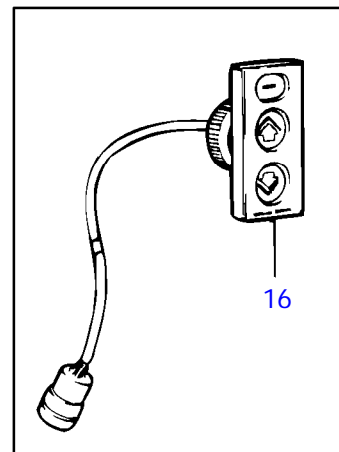

SX-MLT, SX-MACLT

REF	PART NO.	QTY	DESCRIPTION	NOTES
1	3857471	2	Cylinder	
2	888864	2	• Sealing washer	
3	3857431	2	Pivot pin	
4	3853423	4	Bushing	
5	3853424	4	Grommet	
6	3857588	4	Washer	
7	3857521	4	E-circlip	
8	3857522	4	Cardboard tube	
9	3857523	1	Oil line	
10	3853857	1	Oil line	
11	3857524	1	Oil line	
12	3853855	1	Oil line	
13	3852165	12	O-ring	
14	(3852354)	2	Clamp	Obsolete part
15	3852201	2	Hexagon screw	
16	(3852191)	2	Washer	Obsolete part
17	3853848	1	Chassie ground cable	Earlier production
18	3808078	1	Strap	Later production
19	3853849	1	Chassie ground cable	
20	3852568	2	Screw	
21	3852050	1	Screw	
22	3852193	1	Washer	
23	(3857589)	1	Trimming limiter	Obsolete part
		2	• Spacer	

SX-M, SX-MLT, SX-MDA, SX-MDB, SX-MHP, SX-MACLT, SX-MAC, SX-MDC, SX-MBAC