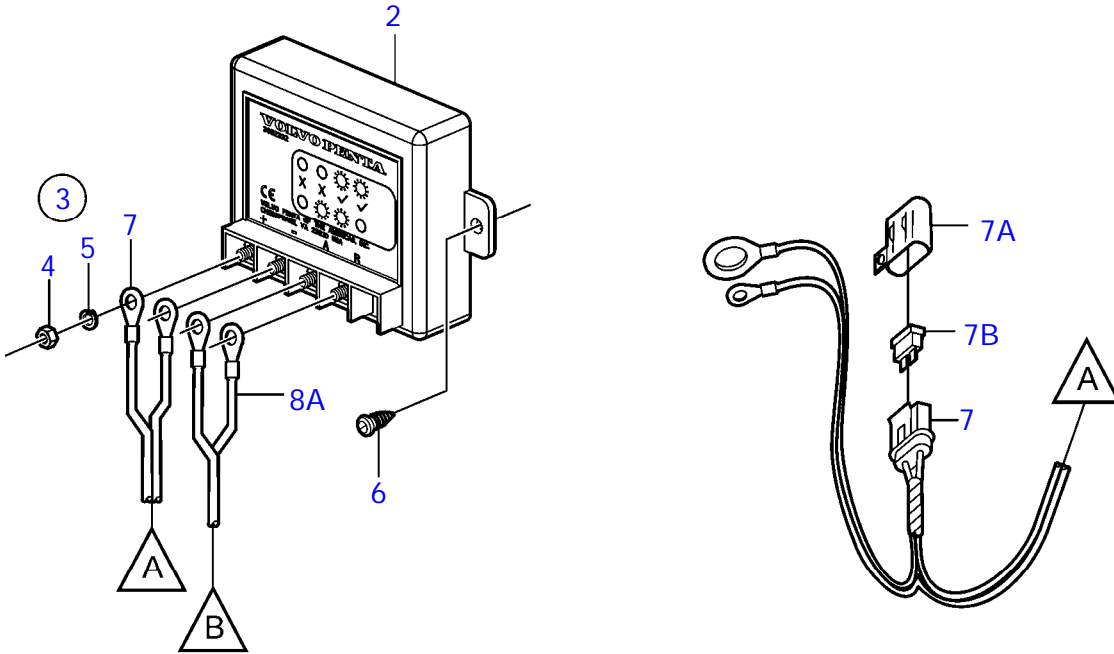

SX-MHP

1

19740

SX-MHP

REF	PART NO.	QTY	DESCRIPTION	NOTES
1	3862471	1	Kit	
2	3862332	1	• Electronic unit	
3	3856632	1	• Small parts kit	
4	940119	4	• • Hexagon nut	
5		4	• • Lock washer	
6		2	• • Screw	
7	3855793	1	• Wiring harness	
7A	8072808	1	• • Cover	
7B	983966	1	• • Fuse	1 amp
8	3862337	1	• Sensor	
8A		1	• • Wire	
9	873395	2	Zinc electrode	
10	959422	4	Hex. socket screw