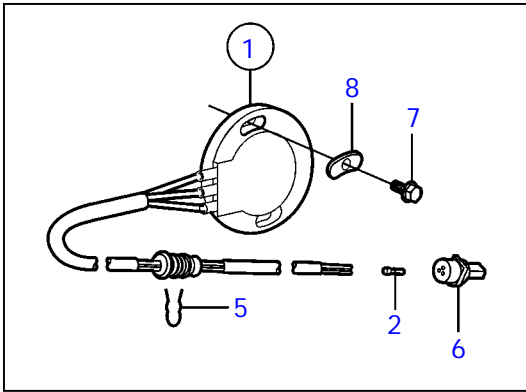

SX-MLT, SX-MACLT

REF	PART NO.	QTY	DESCRIPTION	NOTES
1	3857471	2	Cylinder	
2	888864	2	• Sealing washer	
3	3857431	2	Pivot pin	
4	3853423	4	Bushing	
5	3853424	4	Grommet	
6	3857588	4	Washer	
7	3857521	4	E-circlip	
8	3857522	4	Cardboard tube	
9	3857523	1	Oil line	
10	3853857	1	Oil line	
11	3857524	1	Oil line	
12	3853855	1	Oil line	
13	3852165	12	O-ring	
14	(3852354)	2	Clamp	Obsolete part
15	3852201	2	Hexagon screw	
16	(3852191)	2	Washer	Obsolete part
17	3853848	1	Chassie ground cable	Earlier production
18	3808078	1	Strap	Later production
19	3853849	1	Chassie ground cable	
20	3852568	2	Screw	
21	3852050	1	Screw	
22	3852193	1	Washer	
23	(3857589)	1	Trimming limiter	Obsolete part
		2	• Spacer	

SX-M, SX-MLT, SX-MDA, SX-MDB, SX-MHP, SX-MACLT, SX-MAC, SX-MDC, SX-MBAC