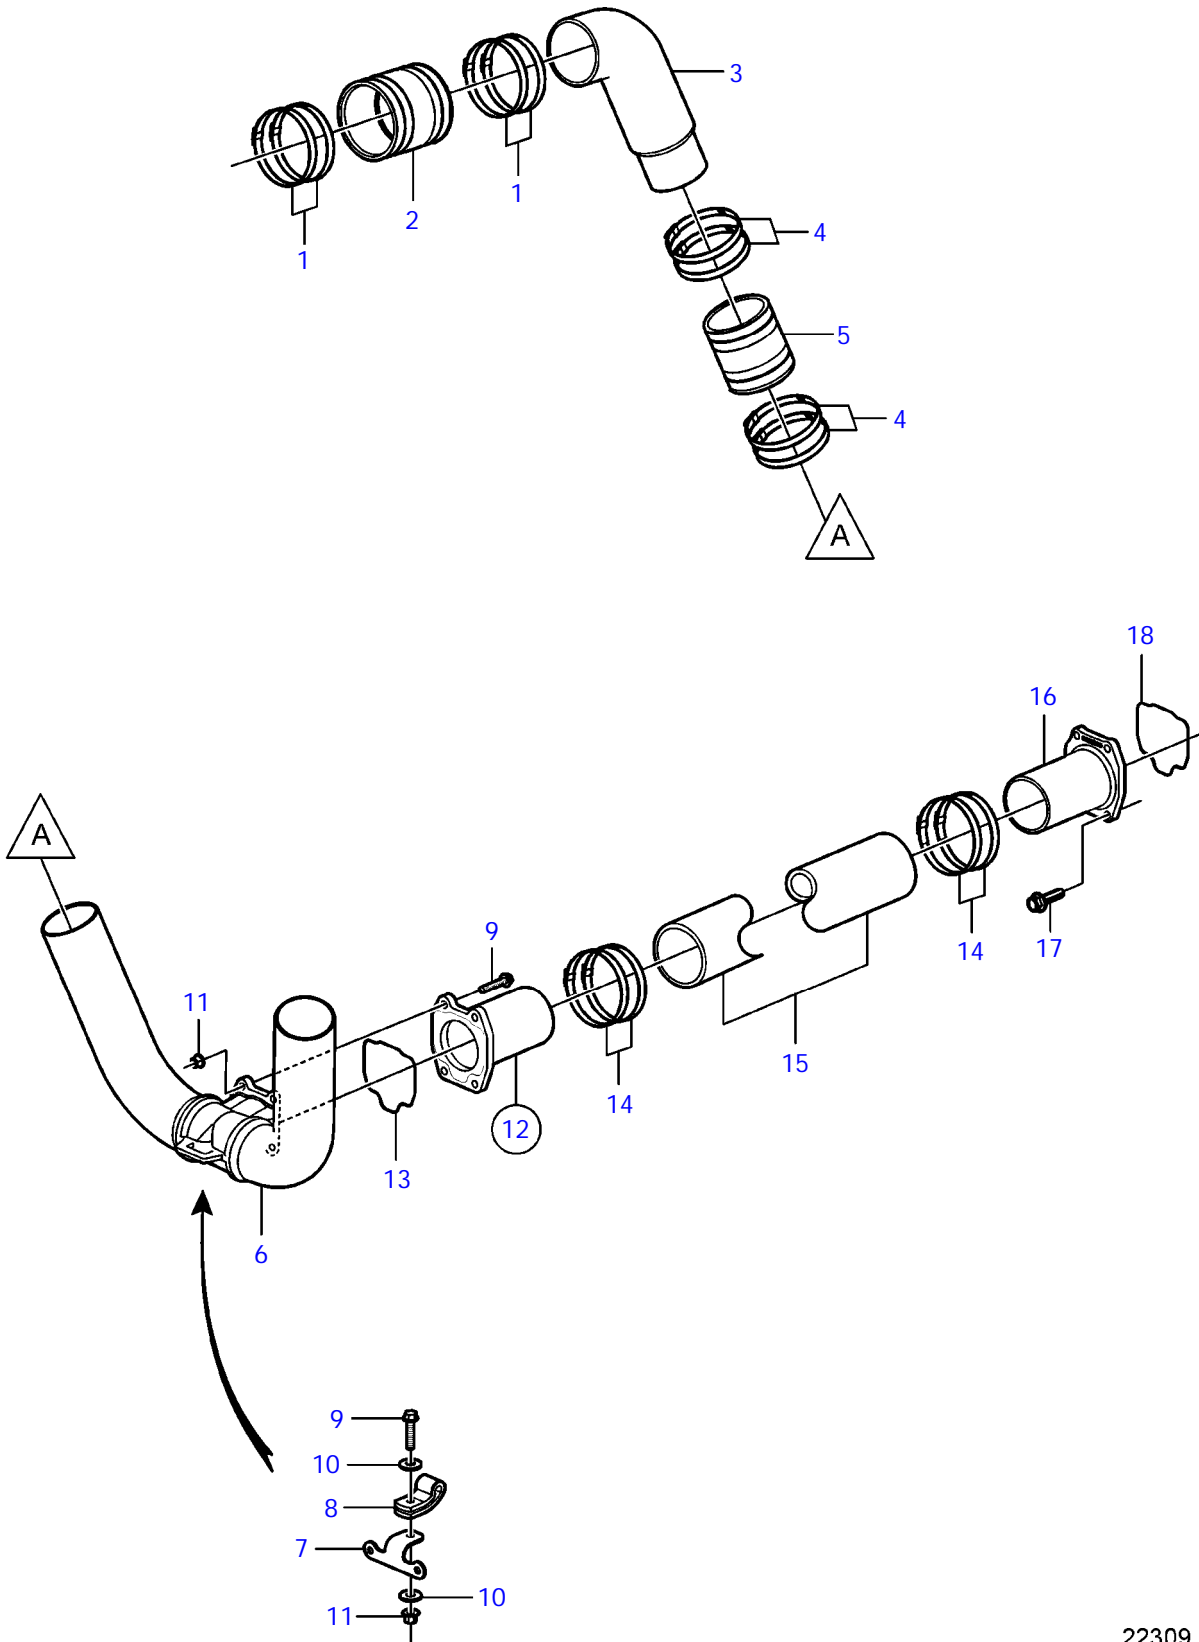

SX-M, SX-MACLT

22309

SX-M, SX-MACLT

REF	PART NO.	QTY	DESCRIPTION	NOTES
1	3863443	8	Hose clamp	
2	3852696	1	Hose	
3	3863189	2	Elbow	
4	3863442	8	Hose clamp	
5	3852742	2	Hose	
6	3860821	1	Exhaust pipe	
7	(3862519)	1	Bracket	Obsolete part
8	(3862518)	1	Strap	Obsolete part
9	965220	5	Flange screw	
10	944633	2	Washer	
11	971098	5	Flange lock nut	
12	3862895	1	Tube	
13	3587651	1	• Kit	
14	853012	4	Hose clamp	
15	3862564	1	Hose, exhaust	Cut to length
16	3862506	1	Exhaust pipe flange	
17	3841928	4	Flange screw	3/8" UNC
	946752	4	Flange screw	M10
18	3587651	1	Kit