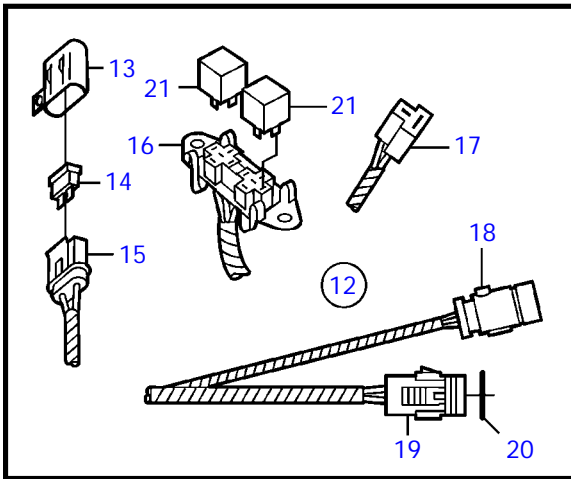

SX-M, SX-MLT, SX-MDA, SX-MDB, SX-MHP, SX-MACLT, SX-MDC, SX-MBAC

19825

SX-M, SX-MLT, SX-MDA, SX-MDB, SX-MHP, SX-MACLT, SX-MDC, SX-MBAC

REF	PART NO.	QTY	DESCRIPTION	NOTES
1	3860879	1	Pump, trim	
2	3861575	1	• Electrical motor	
3	3861577	1	• Connector	
4	3861578	1	• O-ring	
5	3861574	4	• Screw	
6		1	• Valve body	Not sold separately
7	3861570	1	• Reservoir	
8	3861572	1	• • Cardboard tube	
9	3861573	1	• • O-ring	
10	3858083	1	• Bracket	
11	971017	2	• Hexagon screw	
12	3857345	1	• Wiring harness	
13	8072808	1	• • Cover	
14	967545	1	• • Fuse	10 amp
15	8166029	1	• • Insulator	
	(3852254)	2	• • Terminal	Obsolete part
16	(3852210)	1	• • Bracket	Obsolete part
	(3852246)	4	• • Terminal	Obsolete part
	(3852247)	6	• • Terminal	Obsolete part
17	958210	1	• • Housing	
	(3852247)	2	• • Terminal	Obsolete part
18		1	• • Connector	Not sold separately
19	3852250	1	• • Terminal	
	3852251	1	• • Plug	
	3852253	2	• • Terminal	
20	3852537	1	• • O-ring	
21	3858809	2	• Relay	
22	3853825	2	Hydraulic hose	
23	3852165	4	O-ring	
24	3855709	1	Wiring harness, trim	5m
	3855708	1	Wiring harness, trim	7m
25	3855712	1	Wiring harness, trim	Y
26	3855710	1	Wiring harness, trim	3m
	3855711	1	Wiring harness, trim	5m