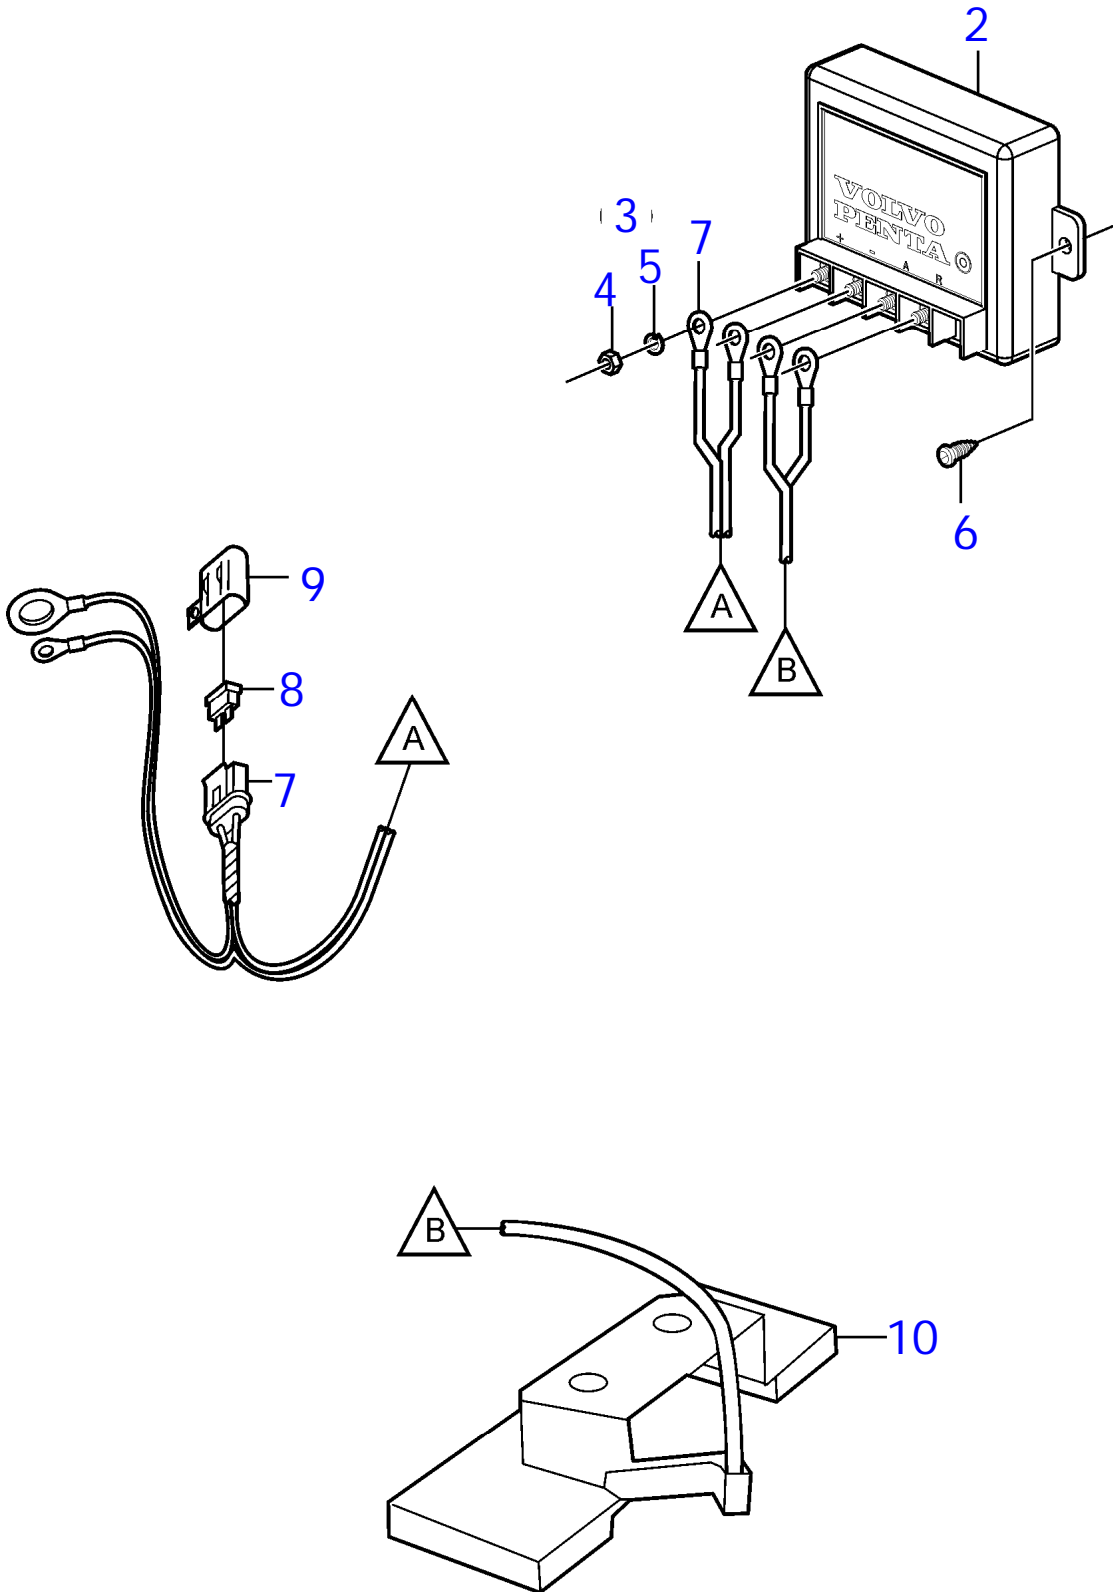

SX-MACLT, SX-MDC, SX-MBAC

REF	PART NO.	QTY	DESCRIPTION	NOTES
1	3862332	1	Electronic unit	
2	3817349	1	Kit	
3	940119	4	• Hexagon nut	
4		4	• Lock washer	
5		2	• Screw	
6	3855793	1	Wiring harness	
7	8072808	1	• Cover	
8	983966	1	• Fuse	1 amp
9	3587782	1	Electronic unit	
10		2	• Sensor	
11		1	• Wire	
12	959403	4	Hex. socket screw	
13	990196	2	Nut	

SX-MHP

(1)