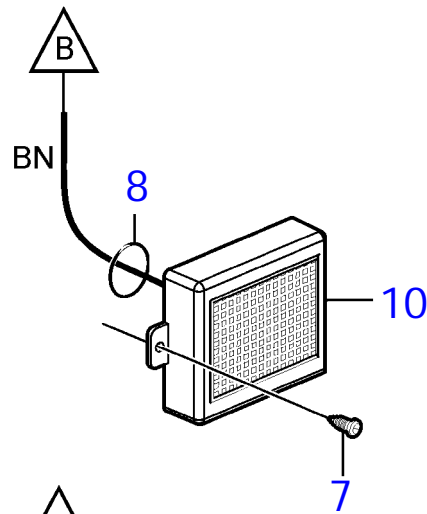

SX-M, SX-MLT, SX-MDA, SX-MDB, SX-MHP, SX-MACLT, SX-MAC, SX-MDC

SX-M, SX-MLT, SX-MDA, SX-MDB, SX-MHP, SX-MACLT, SX-MAC, SX-MDC

REF	PART NO.	QTY	DESCRIPTION	NOTES
1	3851790	1	Protection against c, ACP	Kit and parts no longer available, replaced by complete new design ACP kit
2	3851972	1	• Electronic unit	
3	3856632	1	• Small parts kit	
4	940119	4	• • Hexagon nut	
5		4	• • Lock washer	
6		2	• • Screw	
7		4	• • Screw	
8		2	• • O-ring	
9	3855793	1	• Wiring harness	
9A	8072808	1	• • Cover	
9B	983966	1	• • Fuse	1 amp
10	3851970	1	• Sensor, reference	Kit and parts no longer available, replaced by complete new design ACP kit
11	3851971	1	• Sensor, active	Kit and parts no longer available, replaced by complete new design ACP kit