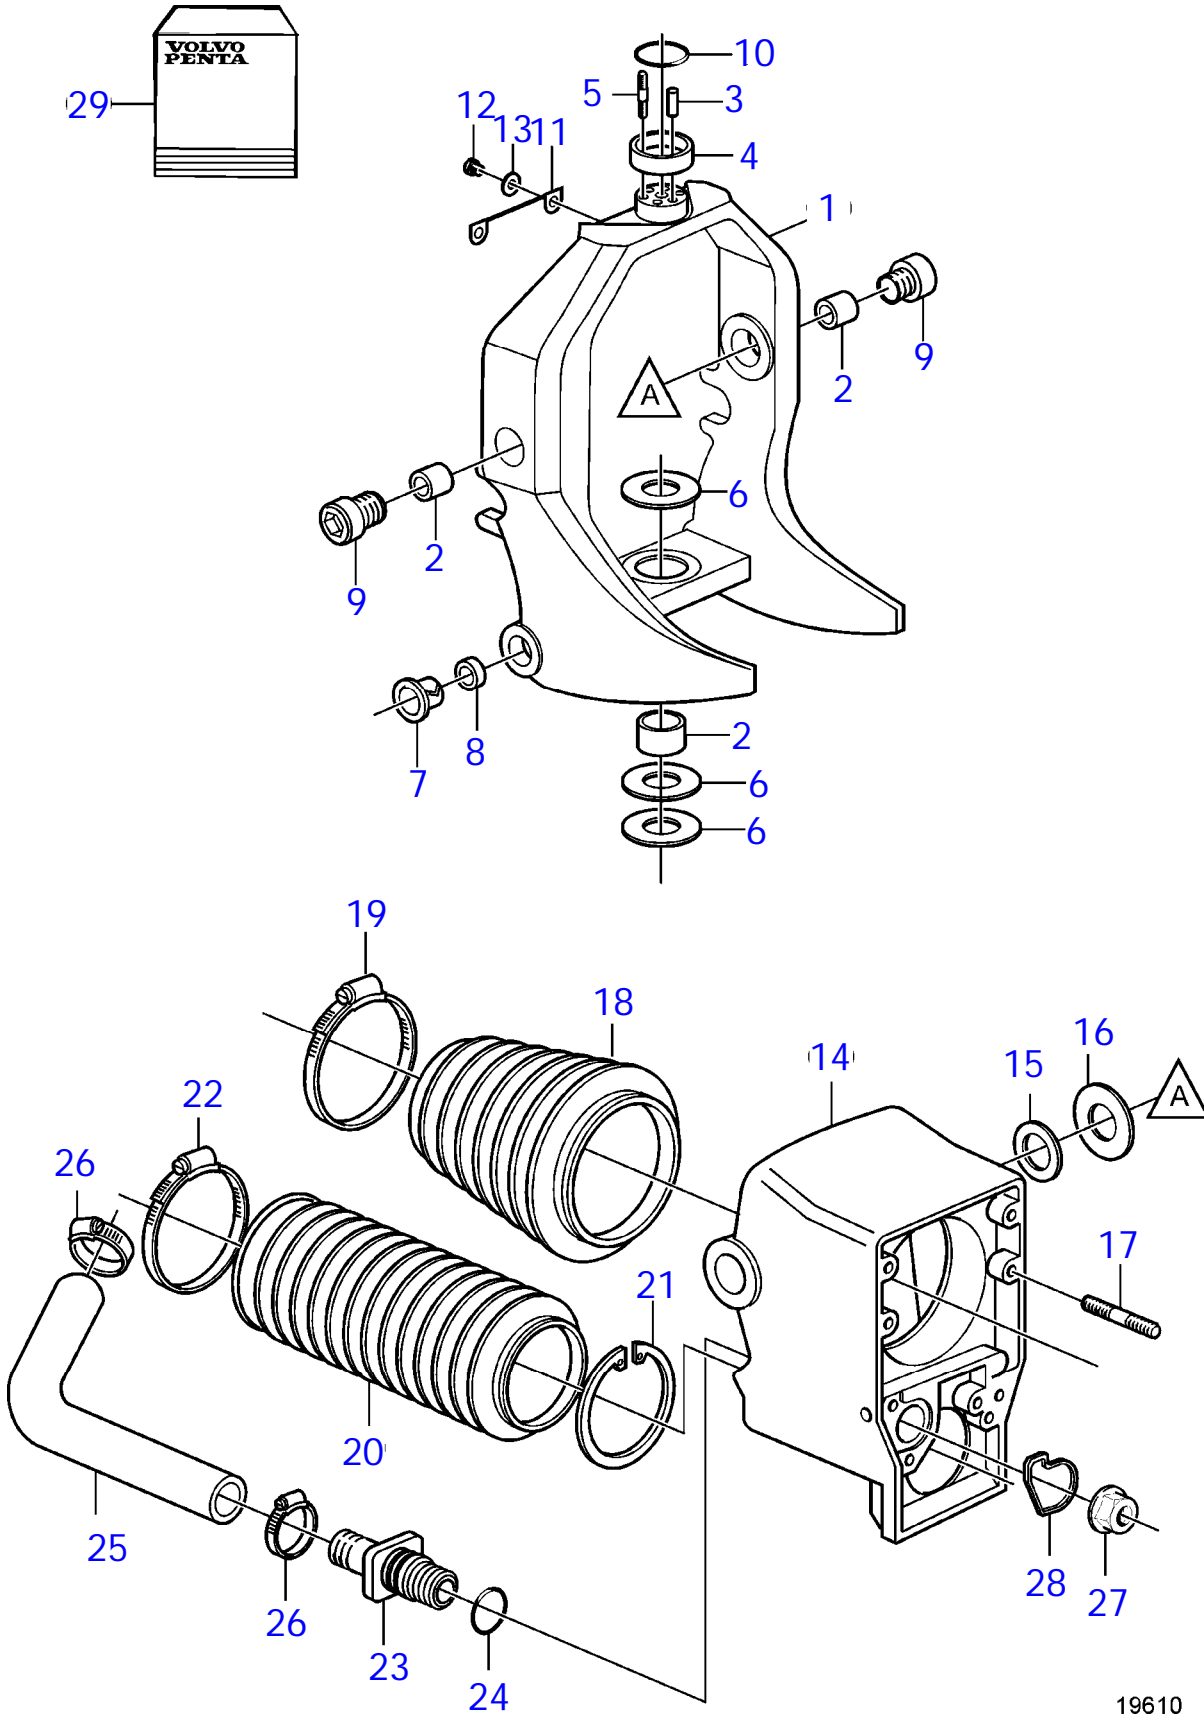

SX-MLT, SX-MDA, SX-MDB

19610

SX-MLT, SX-MDA, SX-MDB

REF	PART NO.	QTY	DESCRIPTION	SEE SEC.	NOTES
1	3856987	1	Suspension fork		
2	3852544	3	• Bearing		
3	3852545	2	• Dowel		
4	3852571	1	• Sleeve		
5	3852588	4	• Stud		
6	3852557	3	Washer		
7	3853423	2	Bushing		
8	3853424	2	Grommet		
9	3852316	2	Screw		
10	3852044	1	O-ring		
11	3857347	1	Ground cable		
12	3852050	2	Screw		
13	3852193	2	Washer		
14	3857979	1	Housing		
15	3852697	2	• Washer		
16	3852558	2	• Washer		
17	3852551	6	• Stud		
18	3841481	1	Bellows kit		
19	3852604	1	• Hose clamp		
20	3850426	1	Bellows		
			• Bulletin P-44-1-20	P-44-1-20-EN	Exhaust Bellows, problems with aftermarket parts
21	3852665	1	Retainer		
22	3852603	1	Hose clamp		
23	3852533	1	Nipple		
24	3852535	1	O-ring		
25	3852352	1	Hose		
26	3852602	2	Hose clamp		
27	3852534	1	Nut		
28	3852560	1	Sealing		
29	3858631	1	Sealing kit