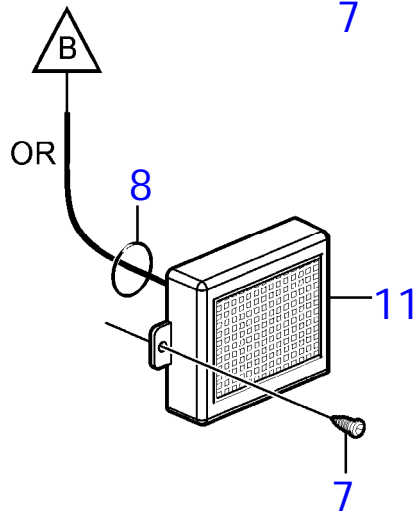

SX-M, SX-MLT, SX-MDA, SX-MDB, SX-MHP, SX-MACLT, SX-MAC, SX-MDC

SX-M, SX-MLT, SX-MDA, SX-MDB, SX-MHP, SX-MACLT, SX-MAC, SX-MDC

REF	PART NO.	QTY	DESCRIPTION	NOTES
1	3851790	1	Protection against c, ACP	Kit and parts no longer available, replaced by complete new design ACP kit
2	3851972	1	• Electronic unit	
3	3856632	1	• Small parts kit	
4	940119	4	• • Hexagon nut	
5		4	• • Lock washer	
6		2	• • Screw	
7		4	• • Screw	
8		2	• • O-ring	
9	3855793	1	• Wiring harness	
9A	8072808	1	• • Cover	
9B	983966	1	• • Fuse	1 amp
10	3851970	1	• Sensor, reference	Kit and parts no longer available, replaced by complete new design ACP kit
11	3851971	1	• Sensor, active	Kit and parts no longer available, replaced by complete new design ACP kit