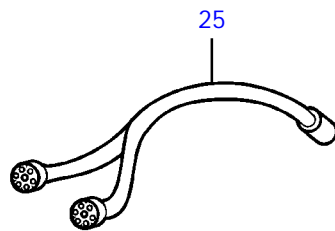

SX-M, SX-MLT, SX-MDA, SX-MDB, SX-MHP, SX-MACLT, SX-MDC, SX-MBAC

19825

SX-M, SX-MLT, SX-MDA, SX-MDB, SX-MHP, SX-MACLT, SX-MDC, SX-MBAC

REF	PART NO.	QTY	DESCRIPTION	NOTES
1	3860879	1	Pump, trim	
2	3861575	1	• Electrical motor	
3	3861577	1	• Connector	
4	3861578	1	• O-ring	
5	3861574	4	• Screw	
6		1	• Valve body	Not sold separately
7	3861570	1	• Reservoir	
8	3861572	1	• • Cardboard tube	
9	3861573	1	• • O-ring	
10	3858083	1	• Bracket	
11	971017	2	• Hexagon screw	
12	3857345	1	• Wiring harness	
13	8072808	1	• • Cover	
14	967545	1	• • Fuse	10 amp
15	8166029	1	• • Insulator	
	(3852254)	2	• • Terminal	Obsolete part
16	(3852210)	1	• • Bracket	Obsolete part
	(3852246)	4	• • Terminal	Obsolete part
	(3852247)	6	• • Terminal	Obsolete part
17	958210	1	• • Housing	
	(3852247)	2	• • Terminal	Obsolete part
18		1	• • Connector	Not sold separately
19	3852250	1	• • Terminal	
	3852251	1	• • Plug	
	3852253	2	• • Terminal	
20	3852537	1	• • O-ring	
21	3858809	2	• Relay	
22	3853825	2	Hydraulic hose	
23	3852165	4	O-ring	
24	3855709	1	Wiring harness, trim	5m
	3855708	1	Wiring harness, trim	7m
25	3855712	1	Wiring harness, trim	Y
26	3855710	1	Wiring harness, trim	3m
	3855711	1	Wiring harness, trim	5m