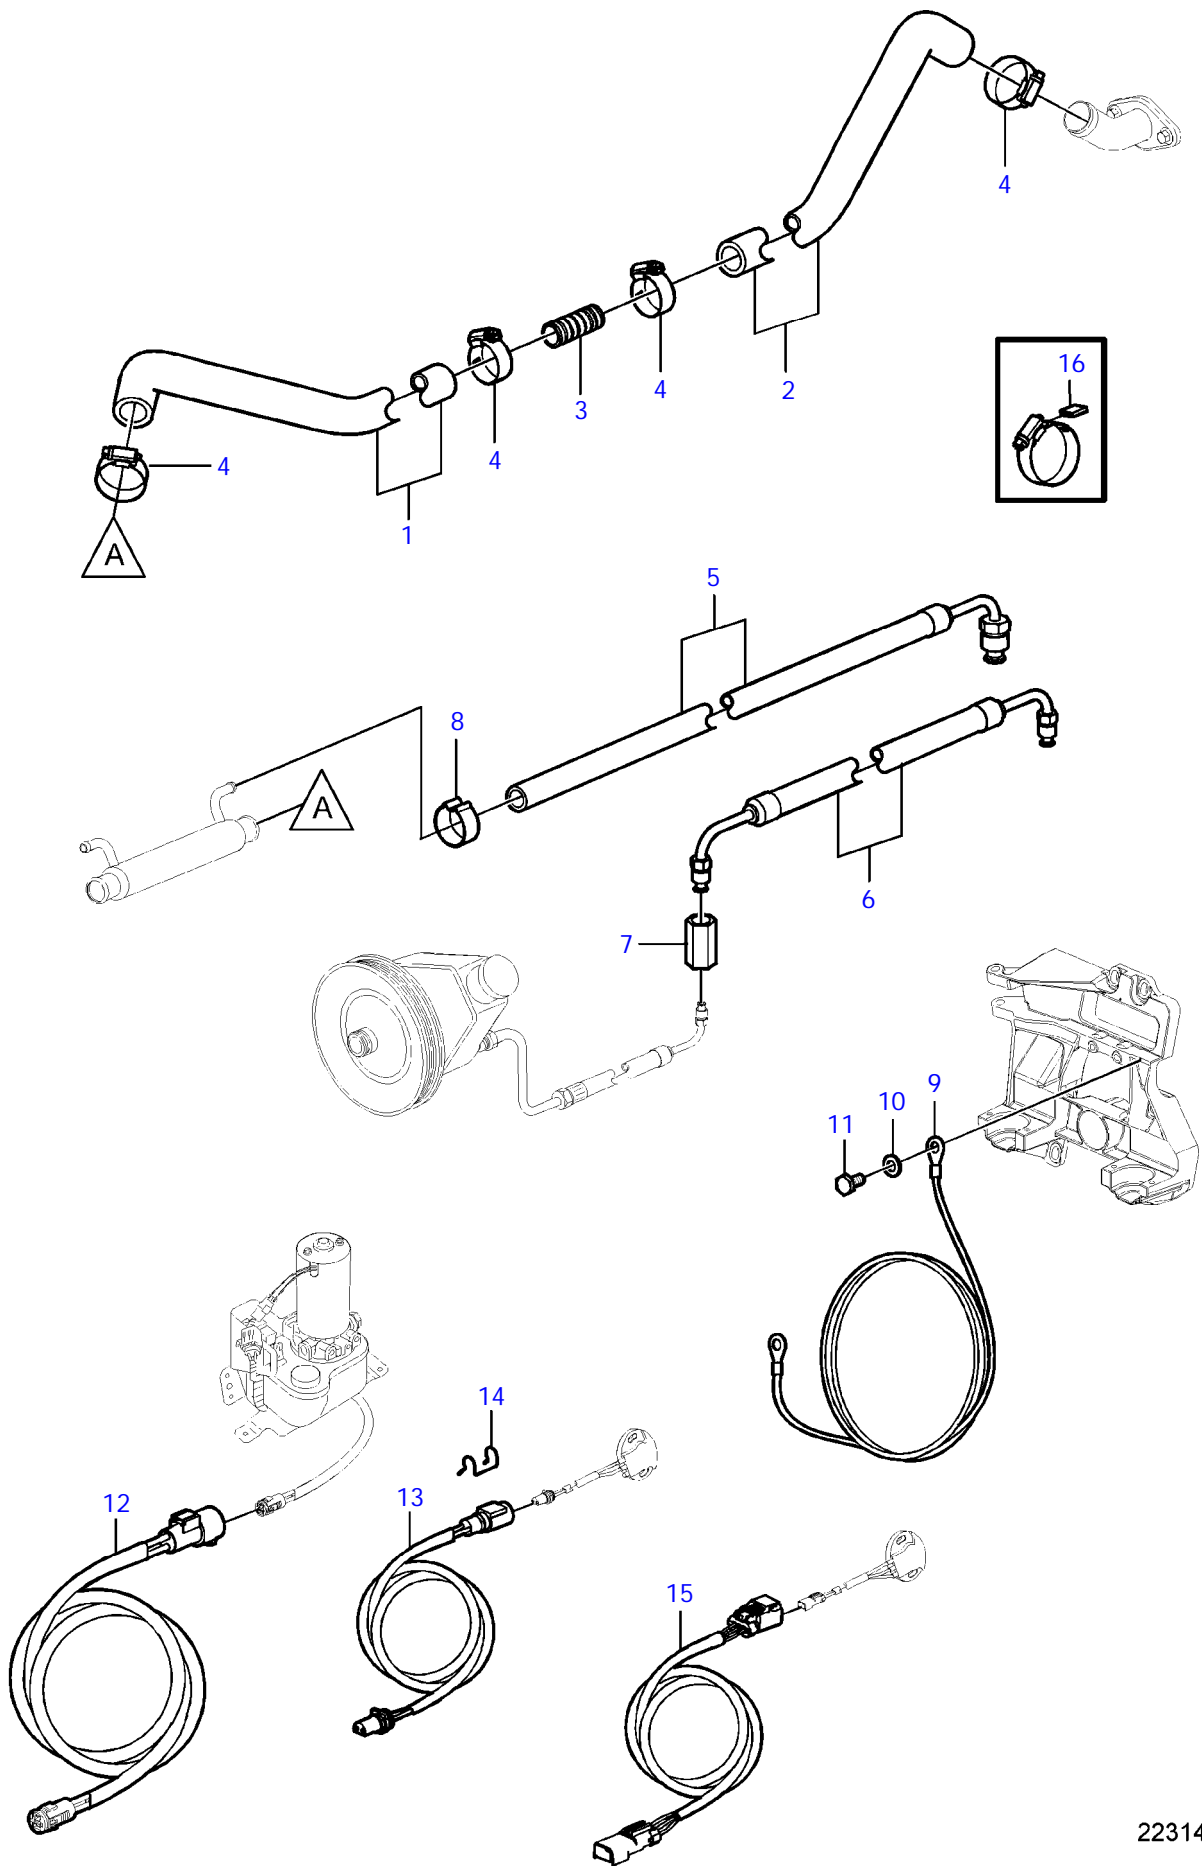

SX-M, SX-MHP, SX-MACLT, SX-MBAC

22314

SX-M, SX-MHP, SX-MACLT, SX-MBAC

REF	PART NO.	QTY	DESCRIPTION	NOTES
1	3860824	1	Hose	Cut to length
2	3843007	1	Hose	Cut to length
3	3851594	1	Connection pipe	
4	3852602	4	Hose clamp	
5	3860830	1	Hose, return	
6	3860831	1	Hose, pressure	
7	3862511	1	Fitting	
8	982663	1	Hose clamp	
9	(3862894)	1	Cable, ground	Obsolete part, L=3050mm
10	3852193	1	Washer	
11	3852050	1	Screw	
12	3842400	1	Wiring harness	Trim pump
13	3860839	1	Extension cable'verl	Trim sender, molded connector
14	(3852237)	1	Retainer	Obsolete part
15	3886946	1	Wiring harness	Trim sender, FCI connector
16	3858532	X	Cover, clamp