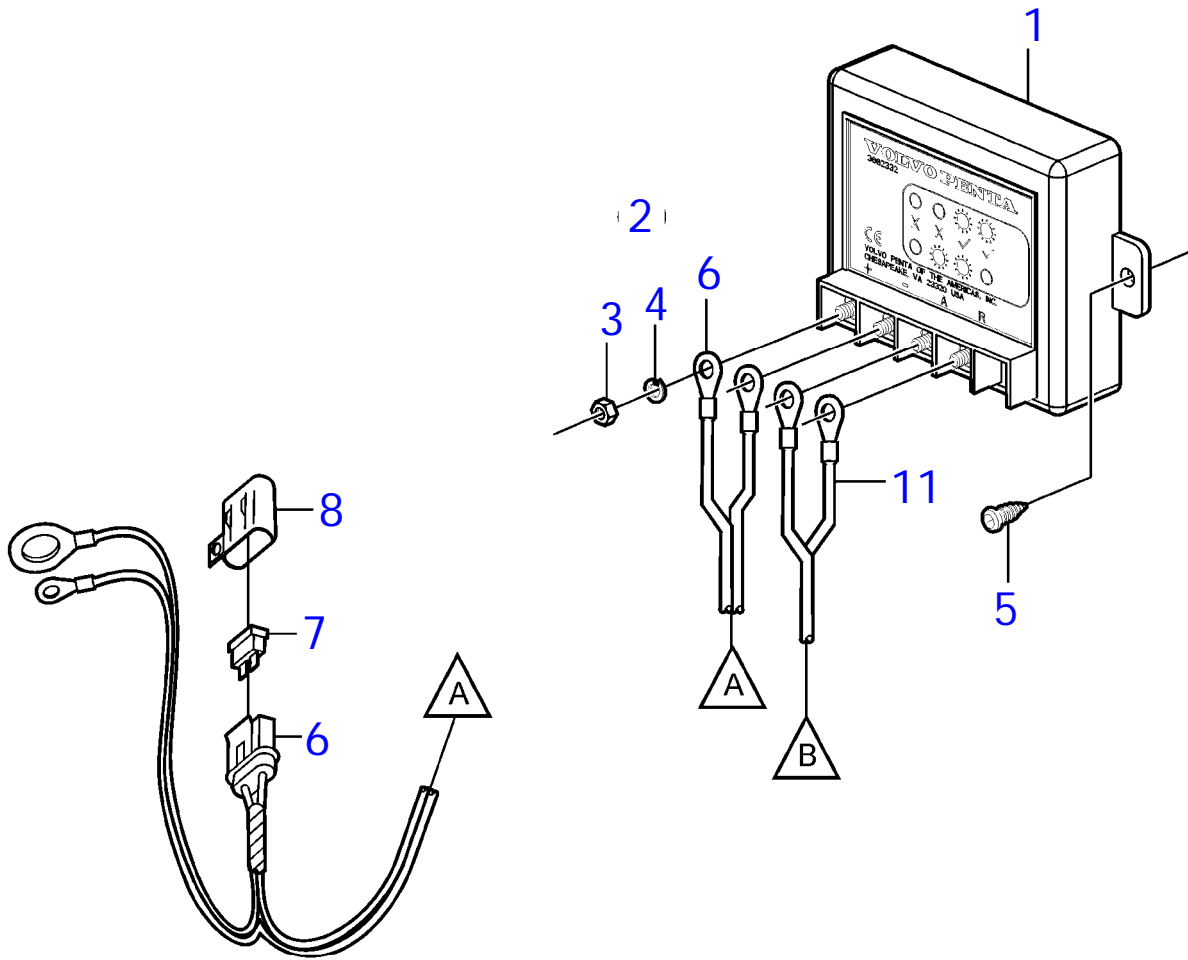

SX-MACLT, SX-MDC, SX-MBAC

SX-MACLT, SX-MDC, SX-MBAC

REF	PART NO.	QTY	DESCRIPTION	NOTES
1	3862332	1	Electronic unit	
2	3817349	1	Kit	
3	940119	4	• Hexagon nut	
4		4	• Lock washer	
5		2	• Screw	
6	3855793	1	Wiring harness	
7	8072808	1	• Cover	
8	983966	1	• Fuse	1 amp
9	3587782	1	Electronic unit	
10		2	• Sensor	
11		1	• Wire	
12	959403	4	Hex. socket screw	
13	990196	2	Nut	