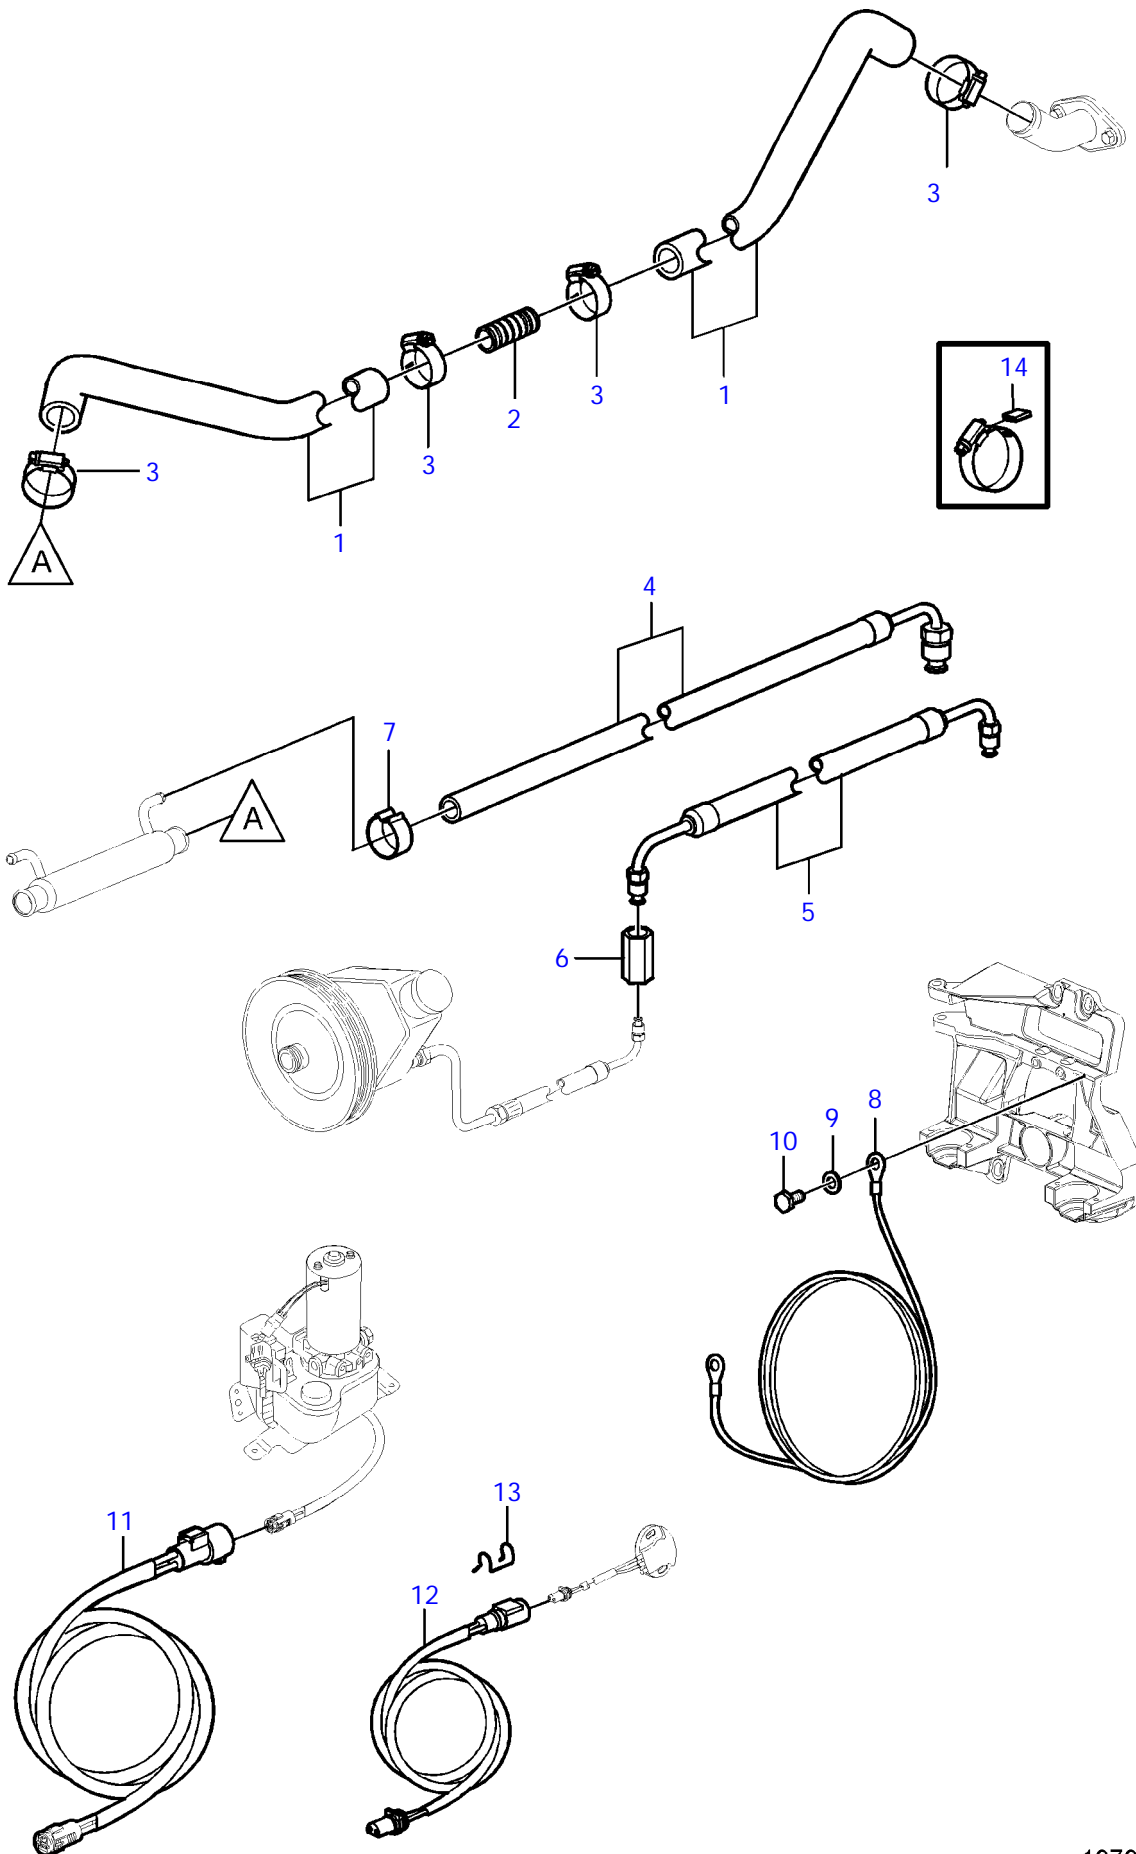

SX-M, SX-MLT, SX-MHP, SX-MACLT

19790

Upd:2011-02-07

19790

7746040-44-6426

SX-M, SX-MLT, SX-MHP, SX-MACLT

REF	PART NO.	QTY	DESCRIPTION	NOTES
1	3860824	2	Hose	Cut to length
2	3851594	1	Connection pipe	
3	3852602	4	Hose clamp	
4	3860830	1	Hose, return	
5	3860831	1	Hose, pressure	
6	3862511	1	Fitting	
7	982663	1	Hose clamp	
8	(3862894)	1	Cable, ground	L=3050mm, Obsolete part
9	3852193	1	Washer	
10	3852050	1	Screw	
11	3860838	1	Extension cable'verl	Trim pump
12	3860839	1	Extension cable'verl	Trim sender
13	(3852237)	2	Retainer	Obsolete part
14	3858532	X	Cover, clamp