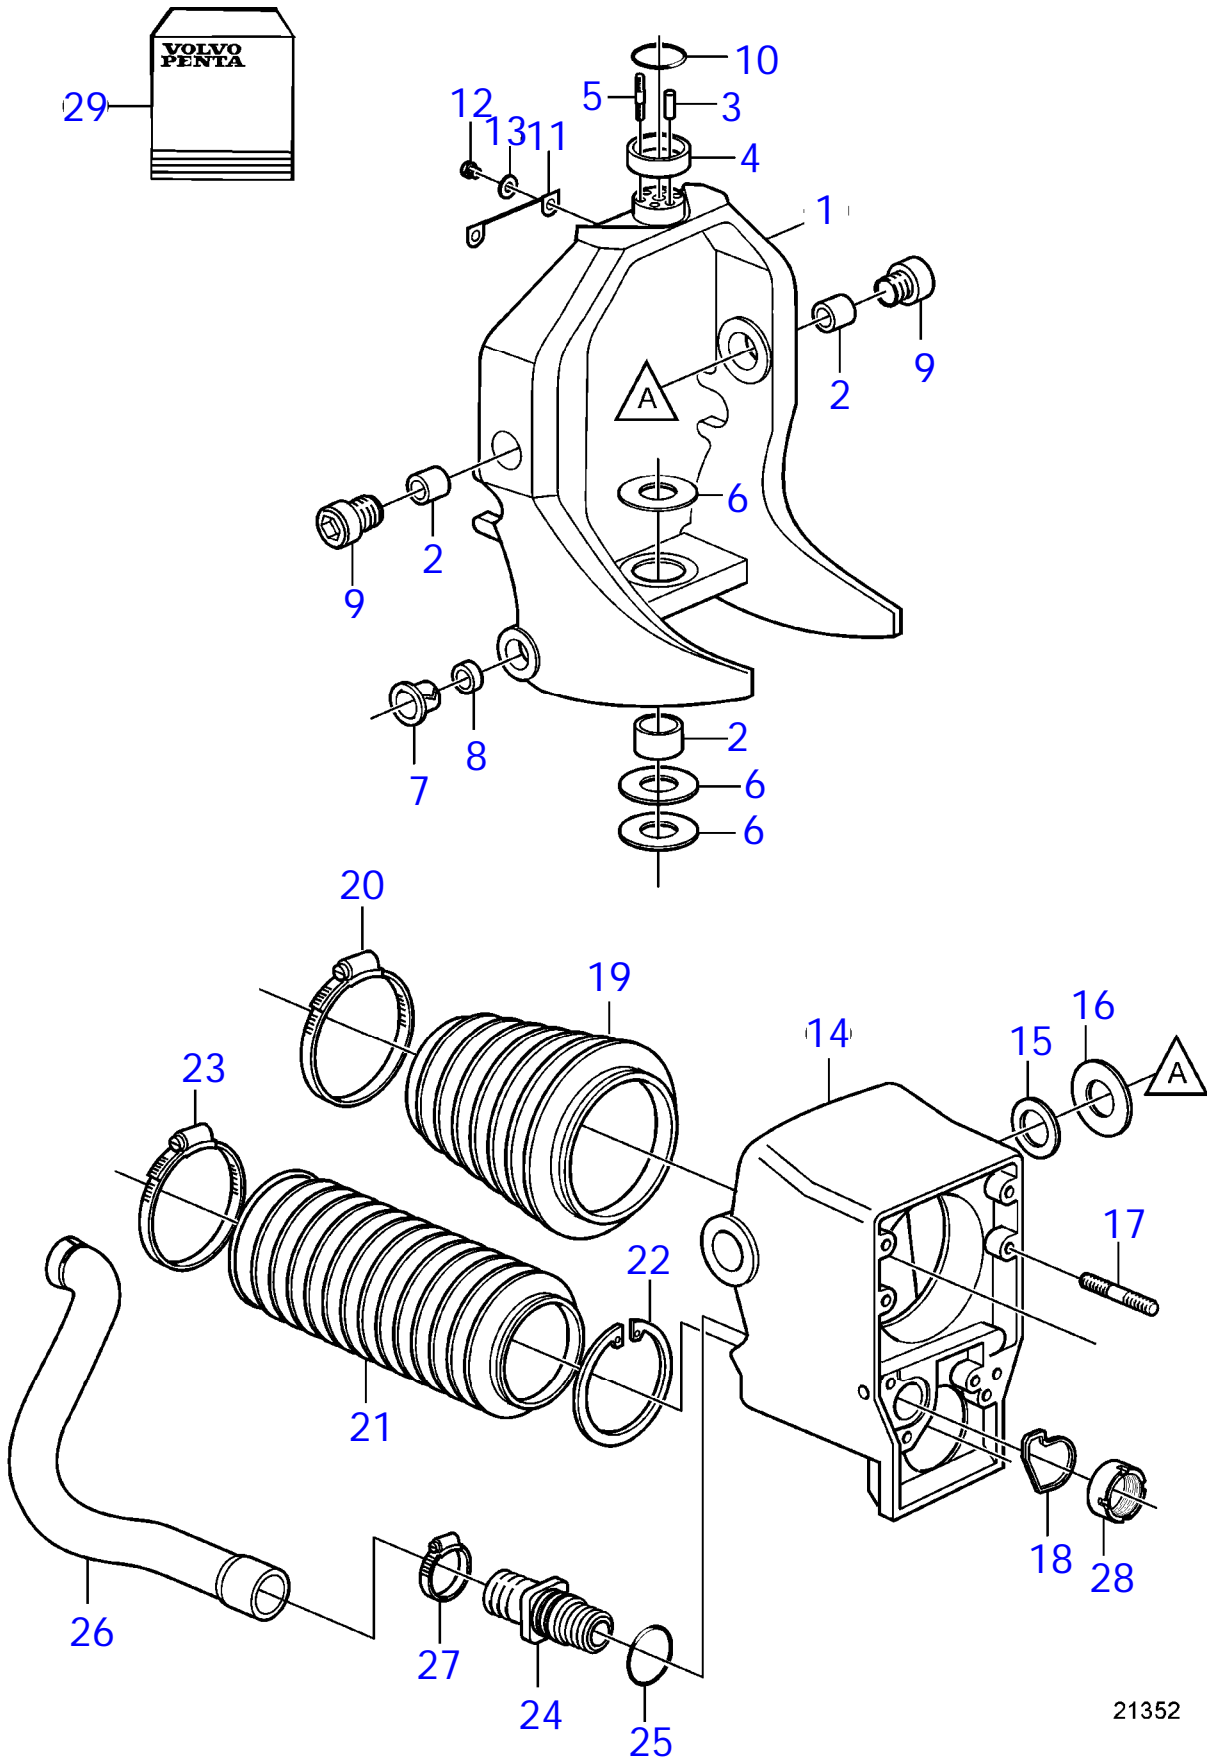

SX-M, SX-MACLT, SX-MDC

21352

SX-M, SX-MACLT, SX-MDC

REF	PART NO.	QTY	DESCRIPTION	SEE SEC.	NOTES
1	3808365	1	Ring		
2	3808228	3	• Bearing bushing		
3	3852545	2	• Dowel		
4	3852571	1	• Sleeve		
5	3852588	4	• Stud		
6	3852557	3	Washer		
7	3853423	2	Bushing		
8	3853424	2	Grommet		
9	3852316	2	Screw		
10	3852044	1	O-ring		
11	3857347	1	Ground cable		
12	3852050	2	Screw		
13	3852193	2	Washer		
14	3807964	1	Housing		
15	3852697	2	• Washer		
16	3852558	2	• Washer		
17	3852551	6	• Stud		
18	3852560	1	• Sealing		
19	3841481	1	Bellows kit		
20	3852604	1	• Hose clamp		
21	3850426	1	Bellows		
			• Bulletin P-44-1-20	P-44-1-20-EN	Exhaust Bellows, problems with aftermarket parts
22	3852665	1	Retainer		
23	3852603	1	Hose clamp		
24	3807819	1	Nipple		
25	983513	1	O-ring		
26	3807890	1	Hose		
27	3852602	1	Hose clamp		
28	3807821	1	Nut		
29	3858631	1	Sealing kit