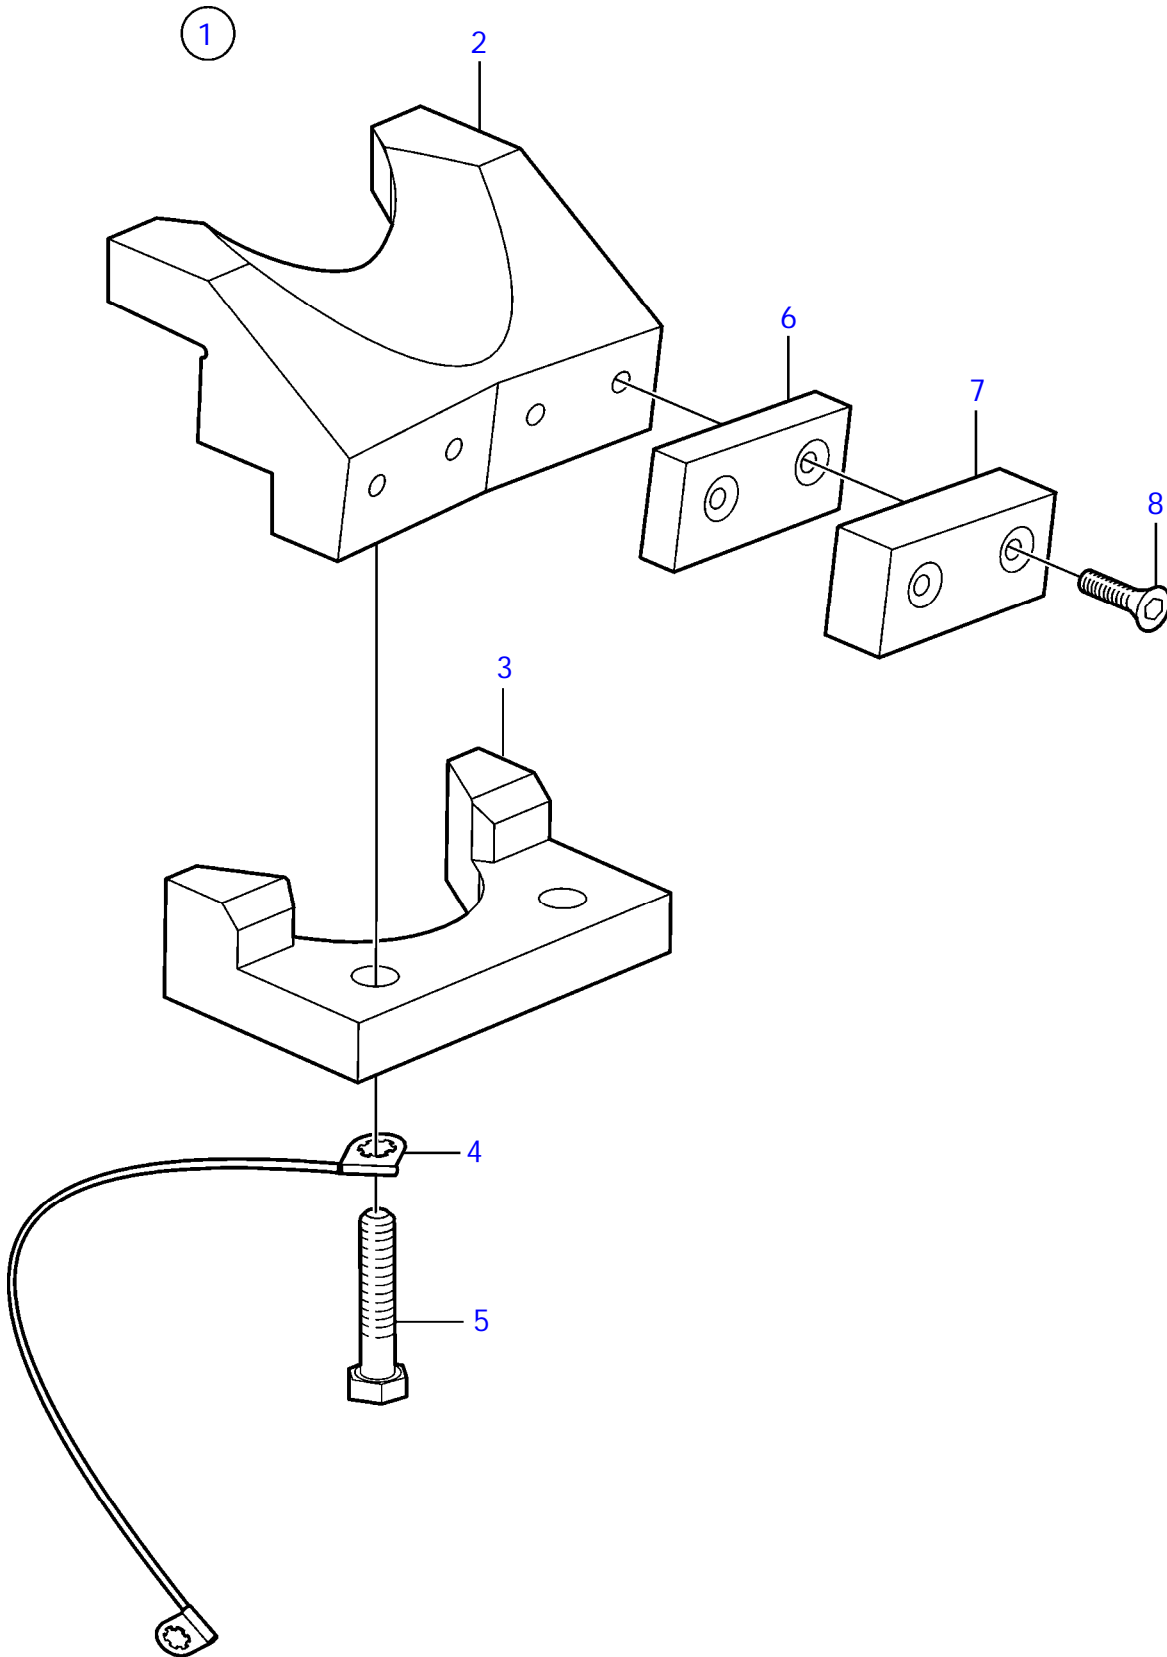

SX-M, SX-MLT, SX-MDA, SX-MDB, SX-MHP, SX-MACLT, SX-MAC, SX-MDC, SX-MBAC

REF	PART NO.	QTY	DESCRIPTION	NOTES
1	3863007	1	Wire	Earlier production, NC, LK, BY, 3 wire
	(3855115)	1	Sensor	Obsolete part, Dual station
	3858212	1	Sensor	Digital
2	(3852257)	3	• Terminal	Obsolete part
3	3863129	1	Kit	Later production, BY, WT, EF, 2 wire
4	(3852257)	2	• Terminal	Obsolete part
5	3852555	1	Retainer	
6	3852239	1	Pin connector	
7	3852081	2	Screw	
8	3853458	2	Washer	
9	3851787	1	Adapter kit	Analog
10	(3860248)	1	Kit	Obsolete part, Digital
11	3858773	1	• Instrument	
12	858643	1	• • Front ring	
13	856821	1	• Cable kit	
14	1324492	2	• Relay	
15	853066	1	• Cable trunk	
16	3855650	1	Control panel	

SX-M, SX-MLT, SX-MDA, SX-MDB, SX-MHP, SX-MACLT, SX-MAC, SX-MDC, SX-MBAC

19616