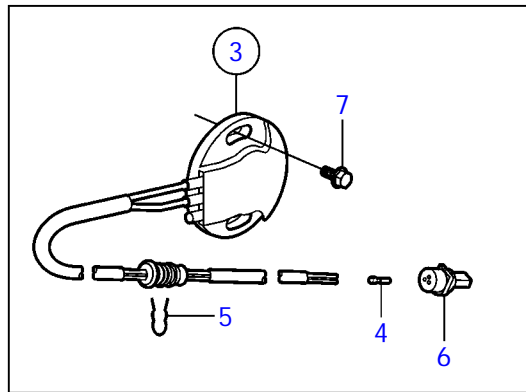

SX-MLT, SX-MACLT

REF	PART NO.	QTY	DESCRIPTION	NOTES
1	3857471	2	Cylinder	
2	888864	2	• Sealing washer	
3	3857431	2	Pivot pin	
4	3853423	4	Bushing	
5	3853424	4	Grommet	
6	3857588	4	Washer	
7	3857521	4	E-circlip	
8	3857522	4	Cardboard tube	
9	3857523	1	Oil line	
10	3853857	1	Oil line	
11	3857524	1	Oil line	
12	3853855	1	Oil line	
13	3852165	12	O-ring	
14	(3852354)	2	Clamp	Obsolete part
15	3852201	2	Hexagon screw	
16	(3852191)	2	Washer	Obsolete part
17	3853848	1	Chassie ground cable	Earlier production
18	3808078	1	Strap	Later production
19	3853849	1	Chassie ground cable	
20	3852568	2	Screw	
21	3852050	1	Screw	
22	3852193	1	Washer	
23	(3857589)	1	Trimming limiter	Obsolete part
		2	• Spacer	

SX-M, SX-MLT, SX-MDA, SX-MDB, SX-MHP, SX-MACLT, SX-MAC, SX-MDC, SX-MBAC