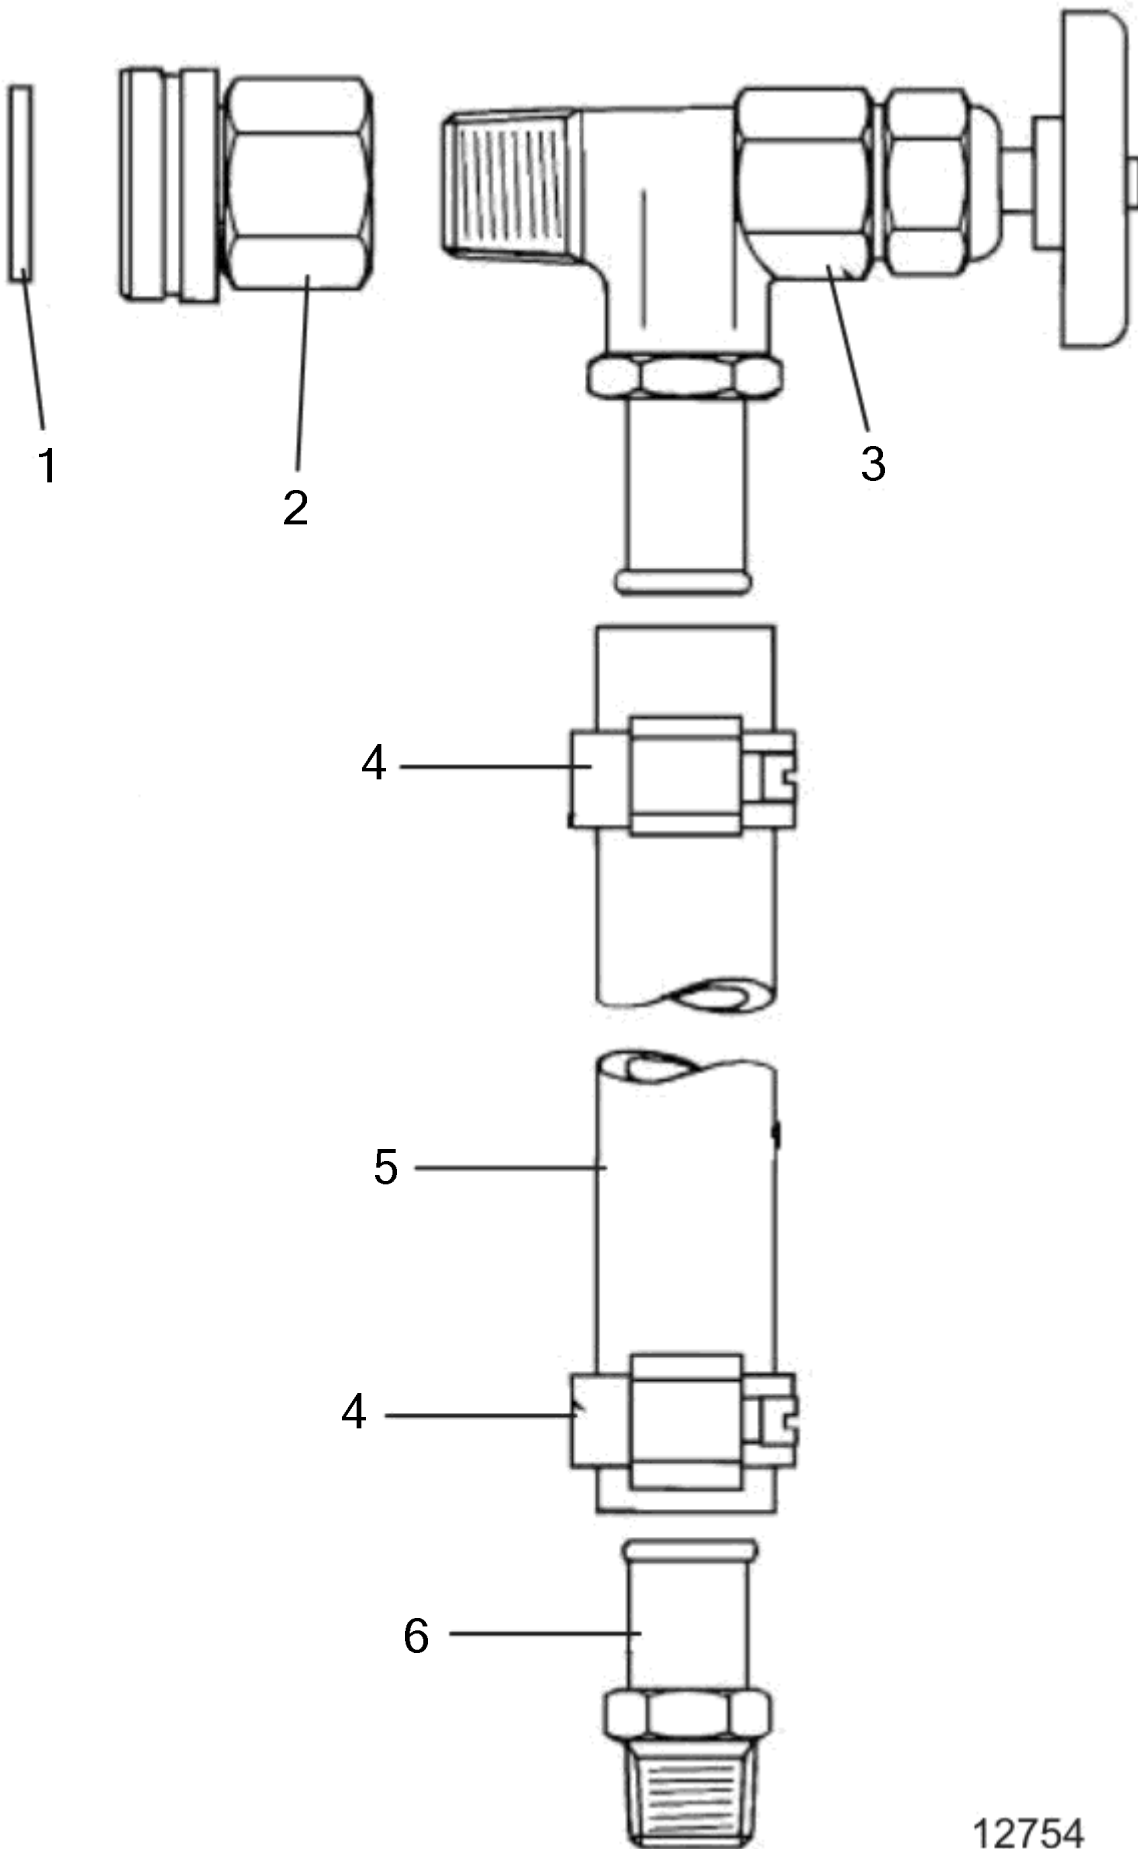

PJX-S, PJX-C, PJX-C1

12754

PJX-S, PJX-C, PJX-C1

REF	PART NO.	QTY	DESCRIPTION
1		1	Cleaner, kit
		1	• Gasket
2	969497	1	• Hose nipple
3		1	• Valve
4	961665	2	• Hose clamp
5	952969	1	• Hose
6		1	• Swivel nipple