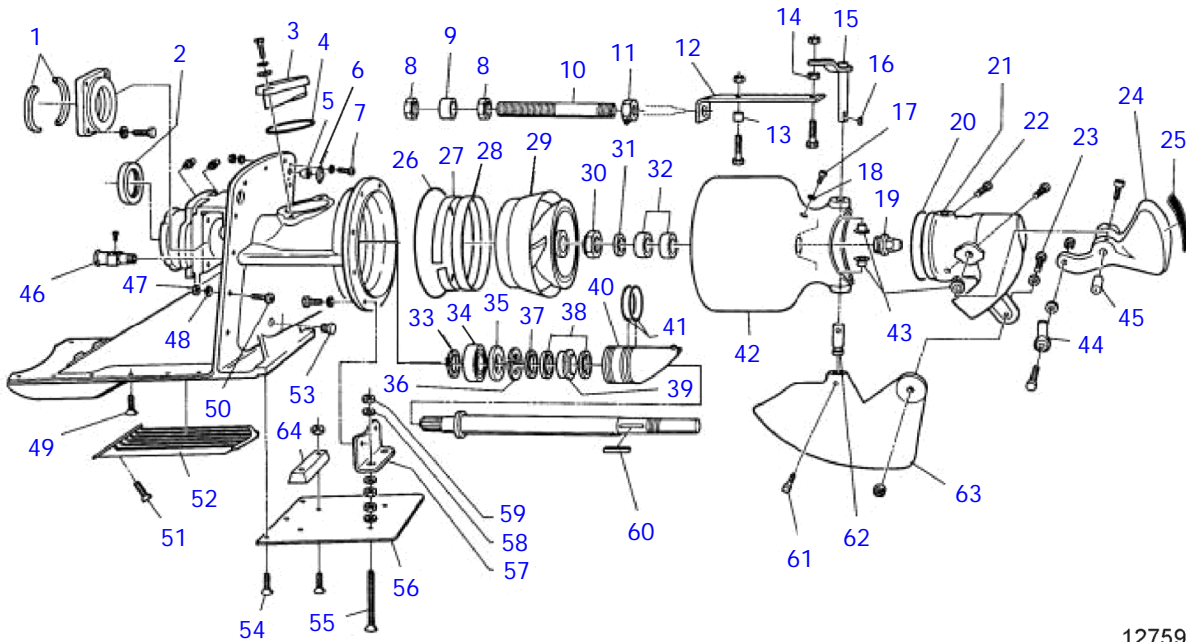

PJX-S, PJX-C, PJX-C1

12759

PJX-S, PJX-C, PJX-C1

REF	PART NO.	QTY	DESCRIPTION	NOTES
1	3856615	1	Water pump	Not shown
	3856382	1	Snap ring	
2	3856400	1	Sealing, Bearing cap	
3		1	Cleaning hatch	
4	3856464	1	O-ring	
5	3856415	1	Rubber bushing	
6		1	Plate	
7		2	Screw	
8	3856614	2	Nut, Steering tube	
9		1	Bushing, Steering tube	
10	3856613	1	Tube	SS
11		1	Nut	
12	3856678	1	Extension, Steering	
13	3856679	1	Spacer, Steering extension	
14		1	Lock nut	
15	3856610	1	Spindle arm	
16	160807	1	Woodruff key	
17		2	Plug, Oil	
18	955989	2	O-ring	
19	3856402	1	Bowl	
20	3856406	1	O-ring	
21	3856677	1	Jet	
22		1	Set screw	
23	959439	1	Hex. socket screw	
24	3856612	1	Bucket	
25		1	Decal, PJX - Power Jet	
26	946899	1	O-ring	
27	3856387	1	Insulator, Wear ring	
28	3856388	1	Wear ring, Standard	
		1	Wear protection, -0.5 mm OS	As required
		1	Wear protection, -1.0 mm OS	As required
		1	Wear protection, -1.5 mm OS	As required
29	3856604	1	Impeller	
30	3856385	1	Nut, Impeller	
31	3856401	1	Gasket, Bowl	
32	3856399	2	Bearing	
33	3856466	1	Snap ring	
34	854541	1	Ball bearing	
35	3856467	1	Sealing ring	
36	3856470	1	Snap ring	
37	3856471	1	Sealing washer	
38	3856468	1	Sealing ring	
39	3856397	2	Spacer	
40	3856380	1	Housing	
41	3856469	2	O-ring	
42	3856605	1	Bowl, One piece	
43	3856408	4	Bearing	
44	3856413	1	Ball joint	
45	3856412	2	Shaft, Reverse gate	
46		1	Nipple	
47	942466	23	Lock nut	
48	940191	23	Washer	
49	3856695	12	Screw	
50	3856697	11	Screw	
51	3856420	2	Screw	
52	3856602	1	Water inlet	Units with one piece bowl only
53	3856693	1	Rubber plug	
54		3	Screw	
55	3856422	2	Screw	
56		1	Plate	
57		1	Bracket, Cavitation plate	
58	941670	6	Washer	
59	940122	6	Hexagon nut	
60	3856398	1	Woodruff key, Impeller	
61		1	Set screw	
62	3856407	1	Shaft