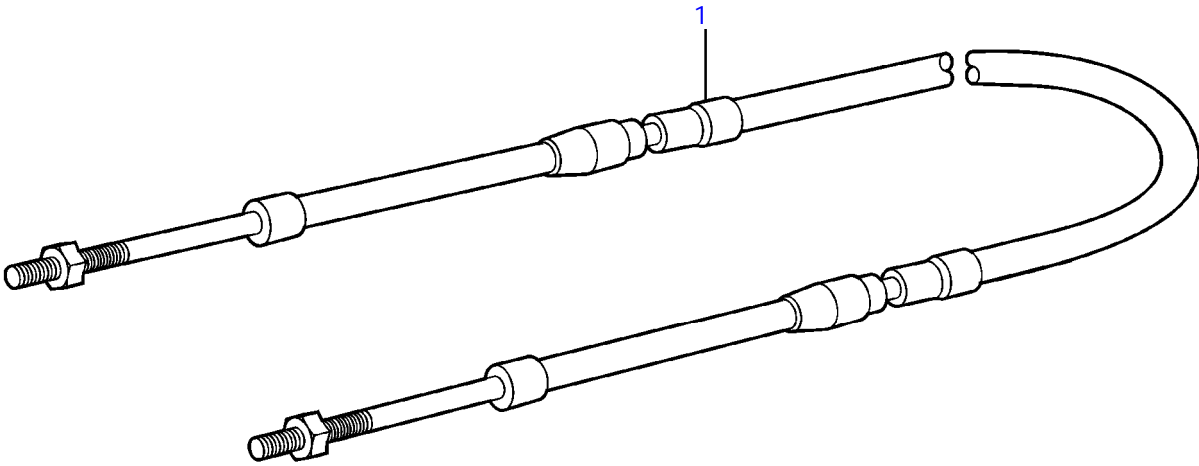

PJX-S, PJX-C, PJX-C1

18981

PJX-S, PJX-C, PJX-C1

REF	QTY	DESCRIPTION	NOTES
1	1	Control cable, 443 series cable	15 feet (4.57 meters)
	1	Control cable, 443 series cable	16 feet (4.88 meters)
	1	Control cable, 443 series cable	17 feet (5.18 meters)
	1	Control cable, 443 series cable	18 feet (5.49 meters)
	1	Control cable, 443 series cable	19 feet (5.79 meters)
	1	Control cable, 443 series cable	20 feet (6.10 meters)
	1	Control cable, 443 series cable	21 feet (6.40 meters)
	1	Kit, 443 series cable